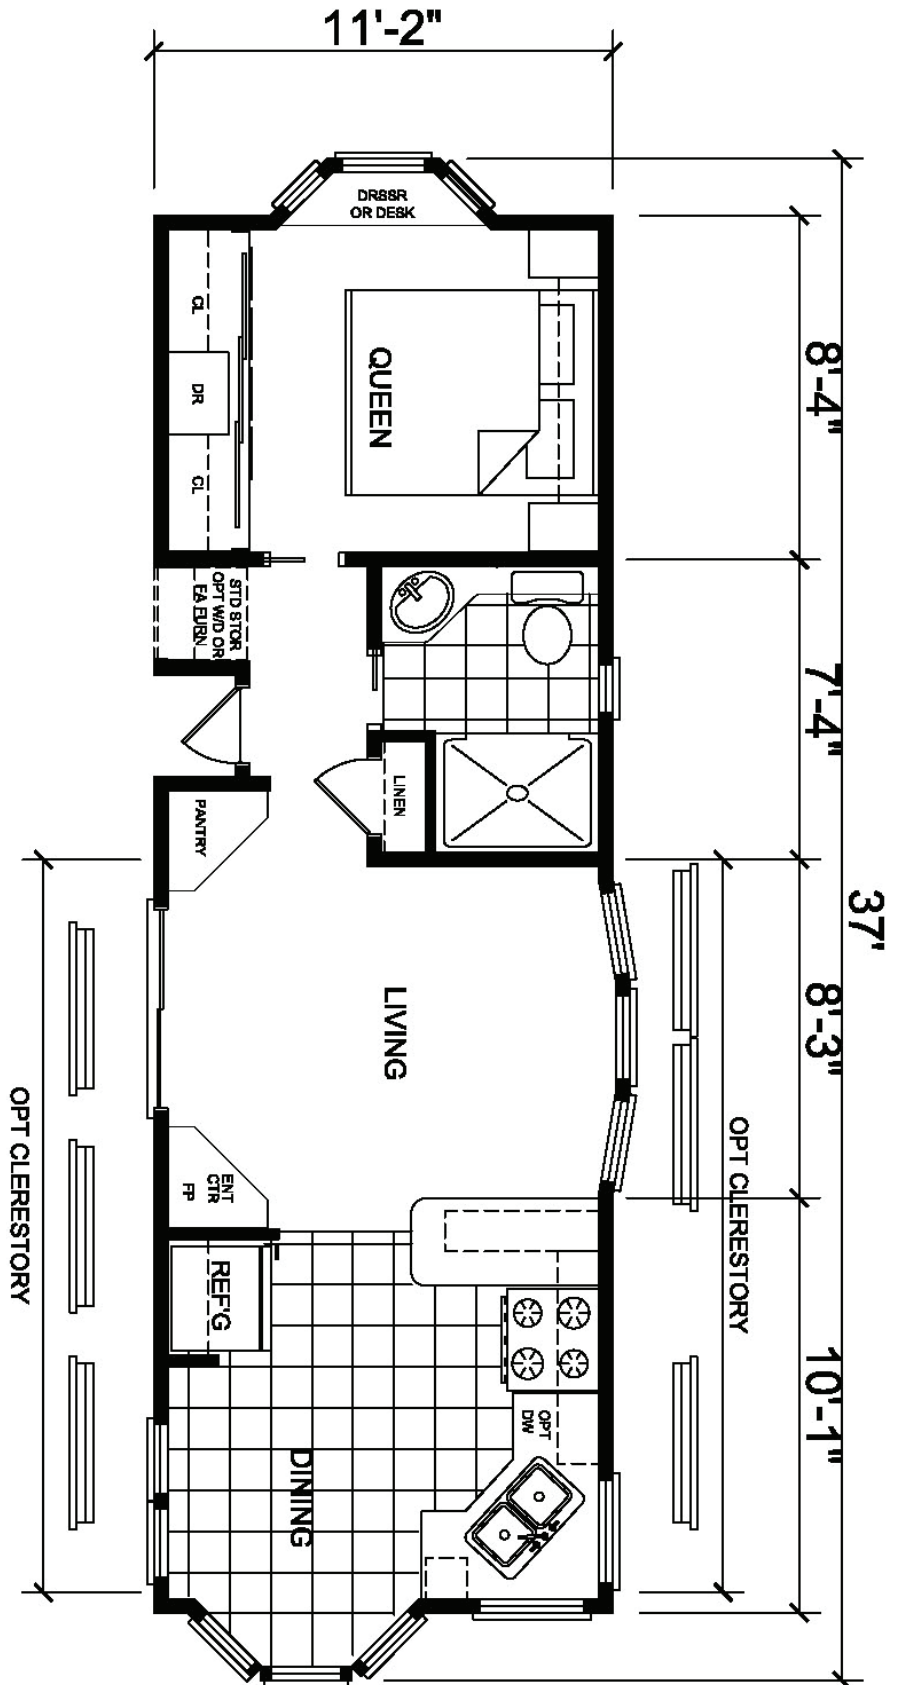

Anderson

Royal Series

Front Kitchen with
Front & Rear Bays

Factory Expo
 "Factory Direct Value"
 PARK MODELS
 3401 W. Corsicana Highway, Athens, TX 75751

1-800-965-9693