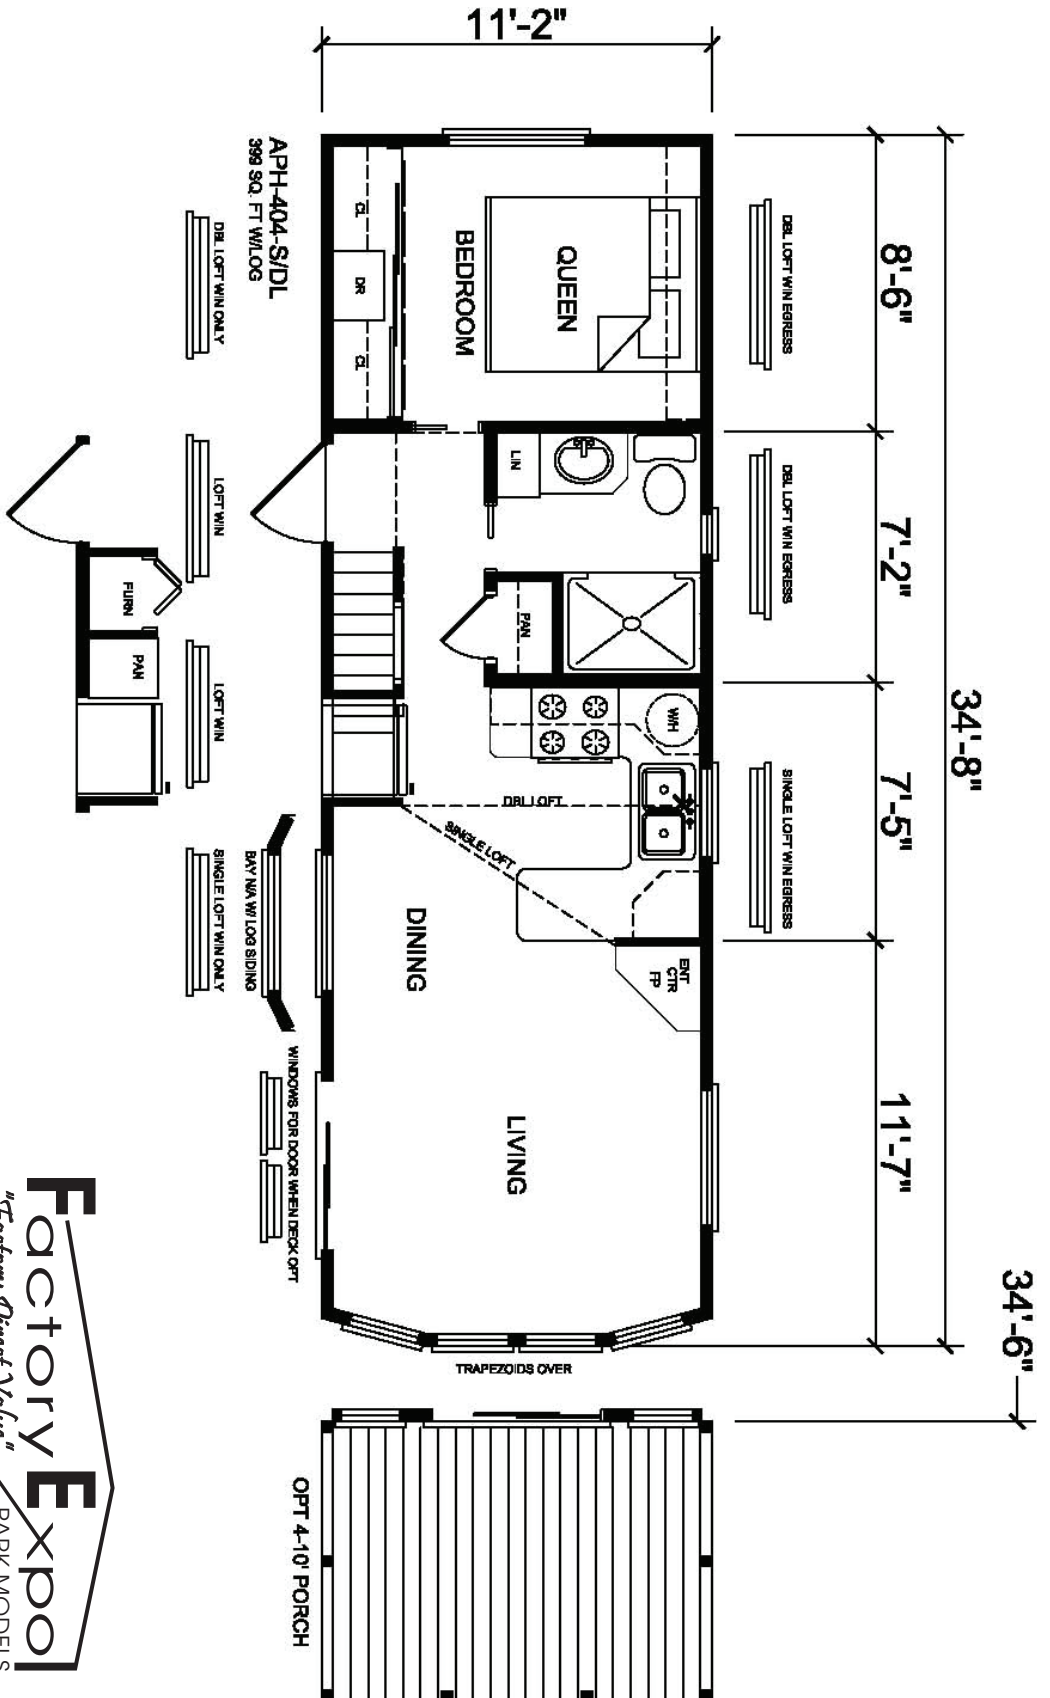

# Aspen

Cabin Series

## U-Kitchen (Loft Optional)

**Factory Expo**  
*"Factory Direct Value"*  
 PARK MODELS  
 3401 W. Corsicana Highway, Athens, TX 75751

1-800-965-9691