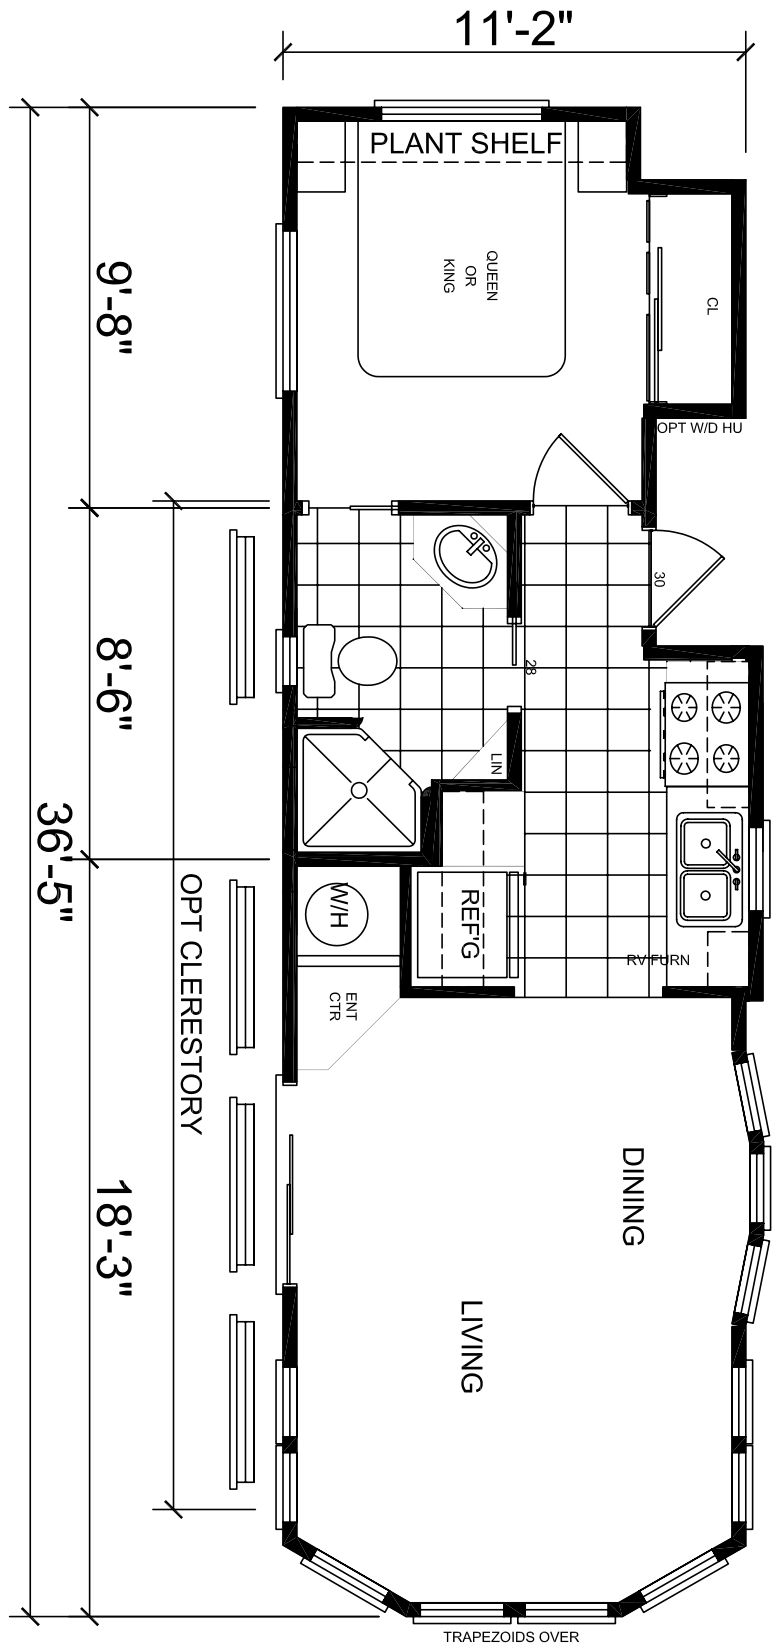

# Astoria

Royal Series

## Reverse Galley Kitchen with Side Bay & Walkthru Bath

Last Updated: 8-22-08

**Factory Expo**  
 "Factory Direct Value"  
 PARK MODELS  
 3401 W. Corsicana Highway, Athens, TX 75751

1-800-965-9693