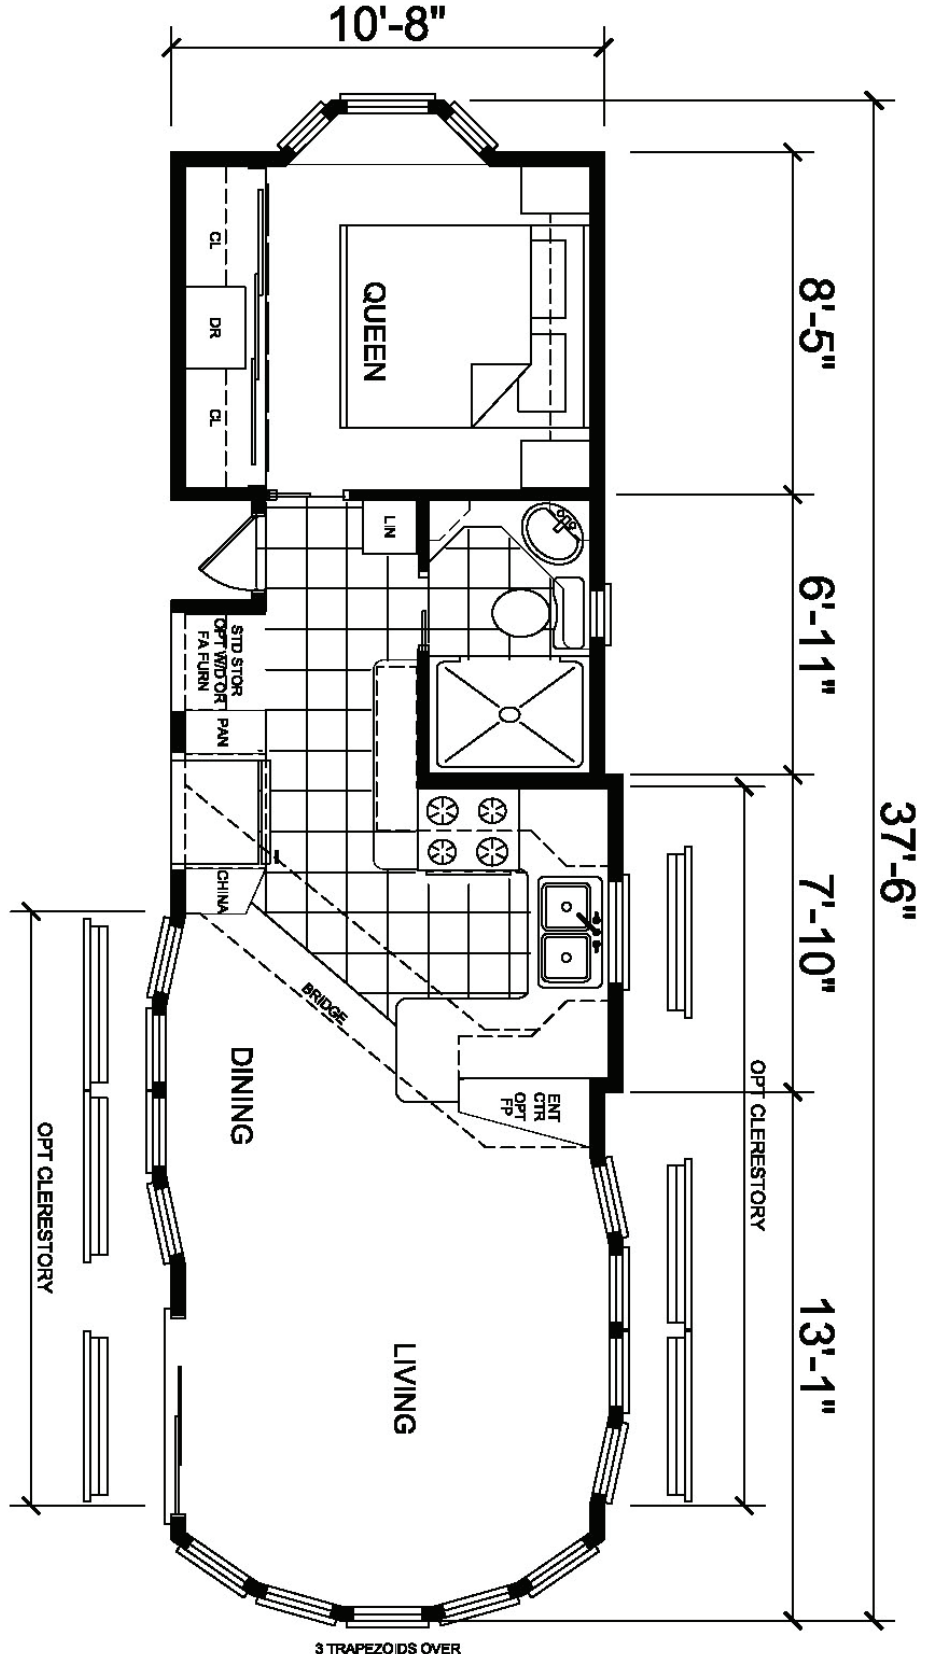

Beaumont

Estate Series

U-Kitchen with Side Bay,
Rear Bay & Rounded Front
(ships 12' wide & 14' high)

3 TRAPEZOIDS OVER

Factory Expo
"Factory Direct Value"
PARK MODELS
3401 W. Corsicana Highway, Athens, TX 75751