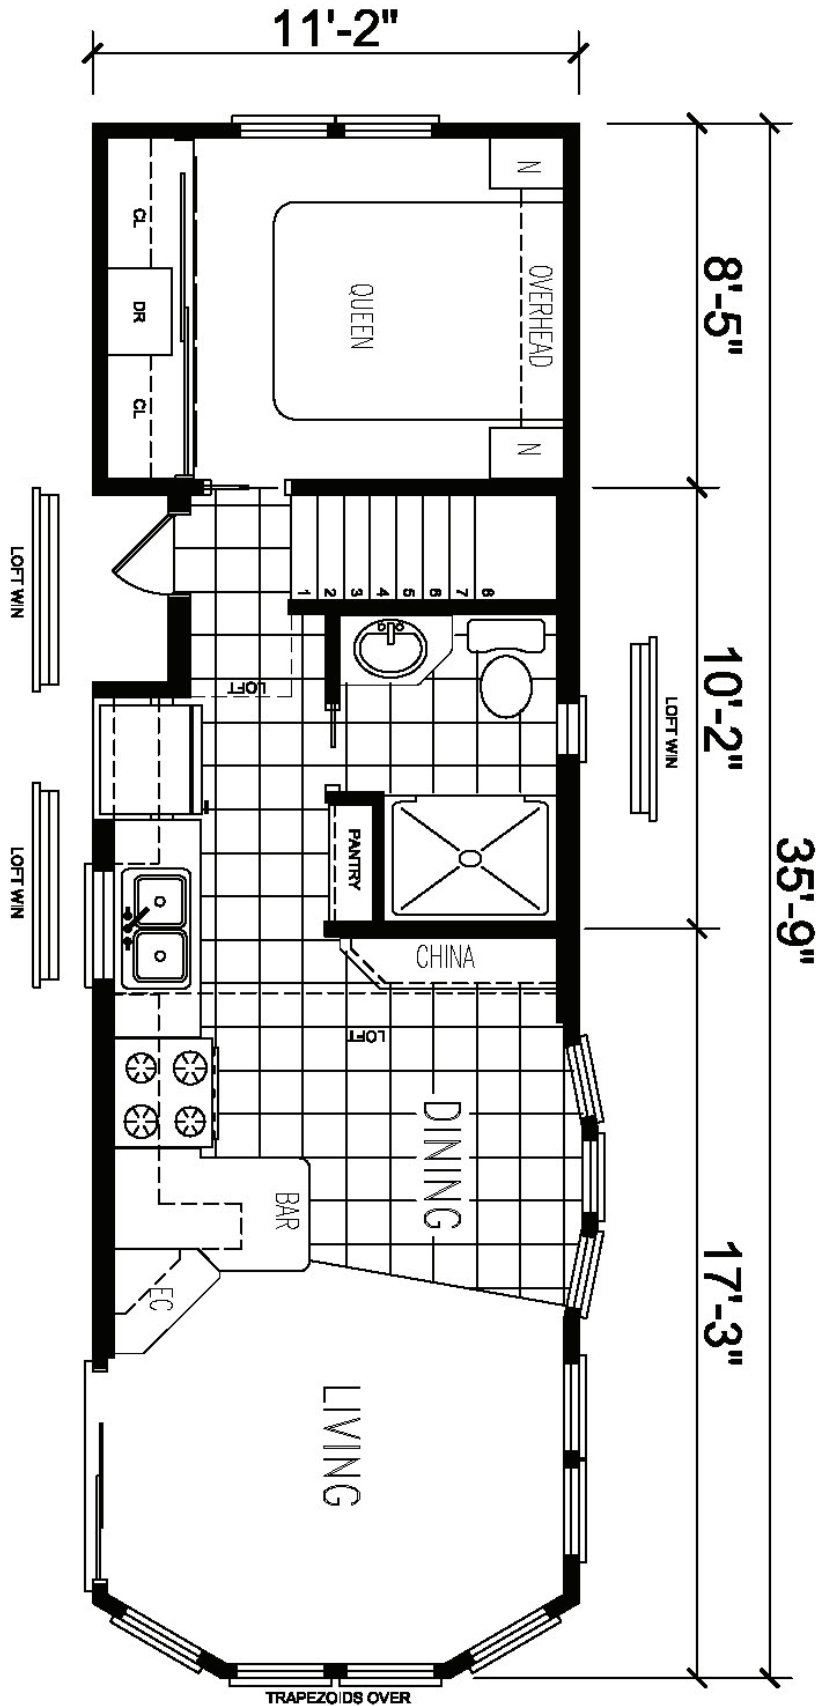

# Bel-Aire

Royal Series

L-Kitchen with Single Loft  
(California Approved)

**Factory Expo**  
 "Factory Direct Value"  
 PARK MODELS  
 3401 W. Corsicana Highway, Athens, TX 75751

1-800-965-9693