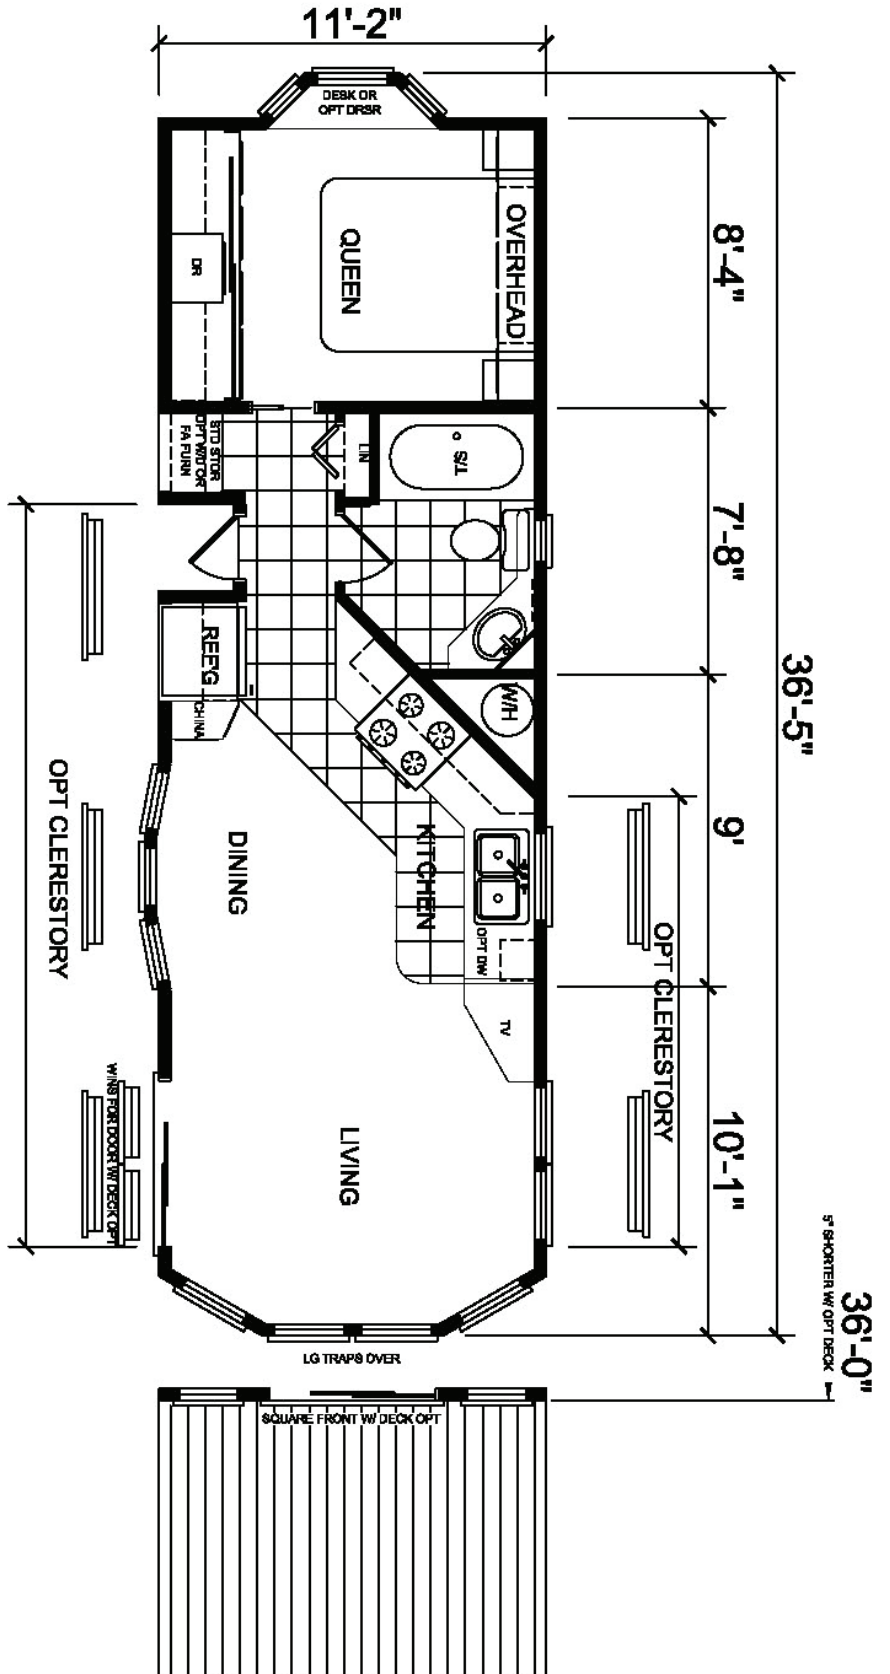

Bradford

Royal Series

Angled Kitchen with
Side and Rear Bay

Factory Expo
"Factory Direct Value"
 PARK MODELS
 3401 W. Corsicana Highway, Athens, TX 75751

1-800-965-9693