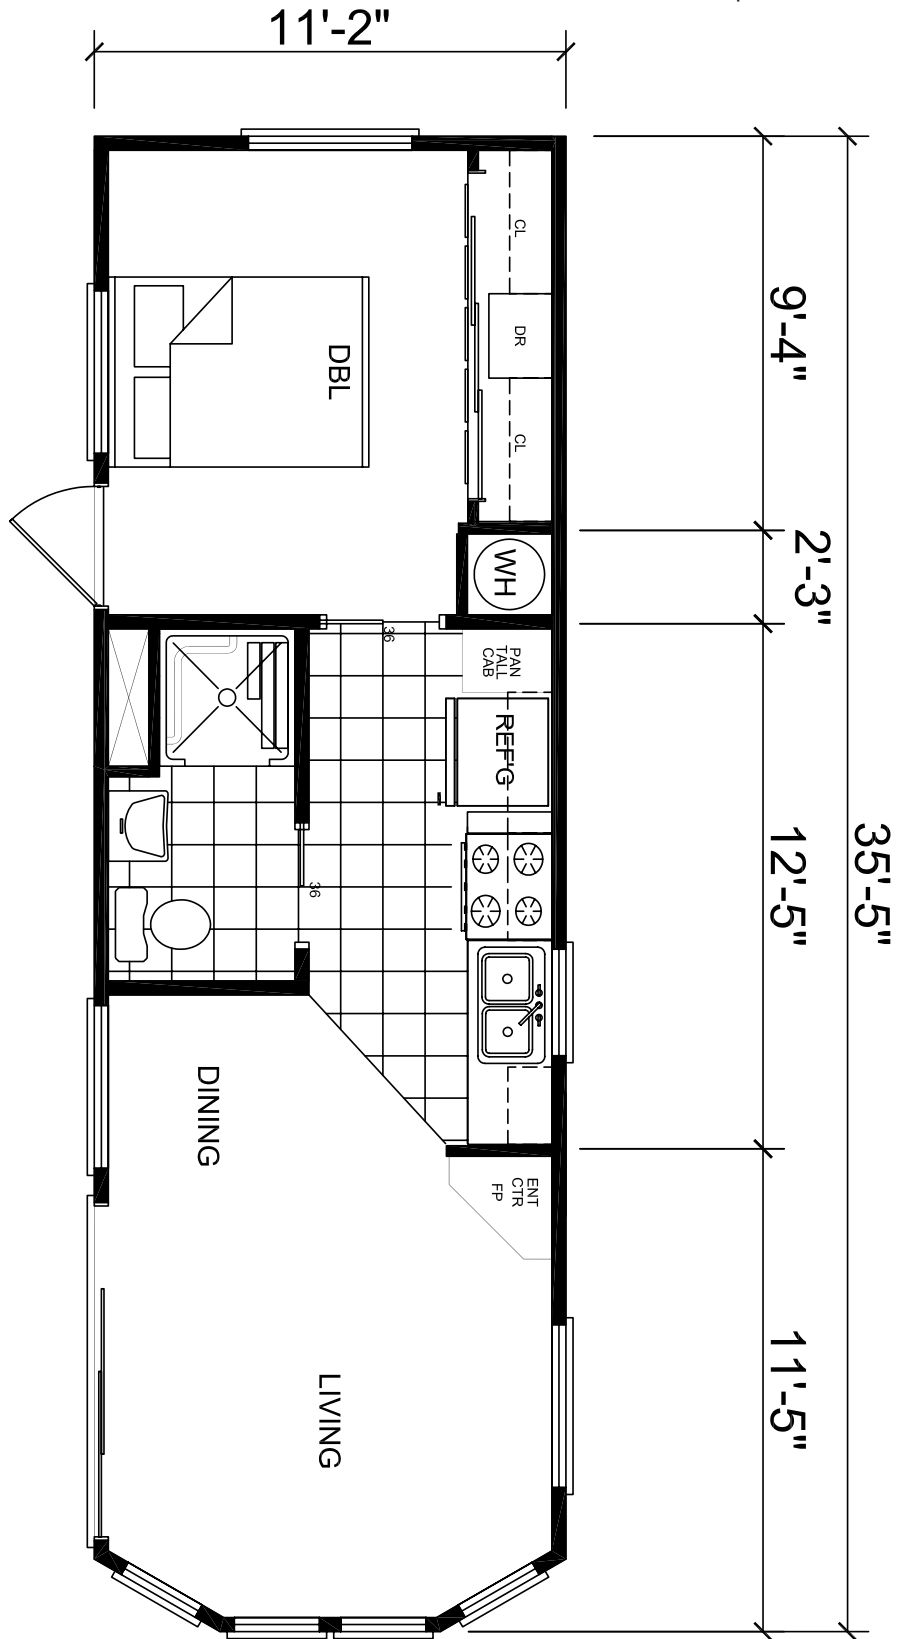

Brookdale

Royal Series

Galley Kitchen - Handicap Friendly Unit

Last Updated: 8-22-08

Factory Expo
 "Factory Direct Value"
 PARK MODELS
 3401 W. Corsicana Highway, Athens, TX 75751

1-800-965-9693