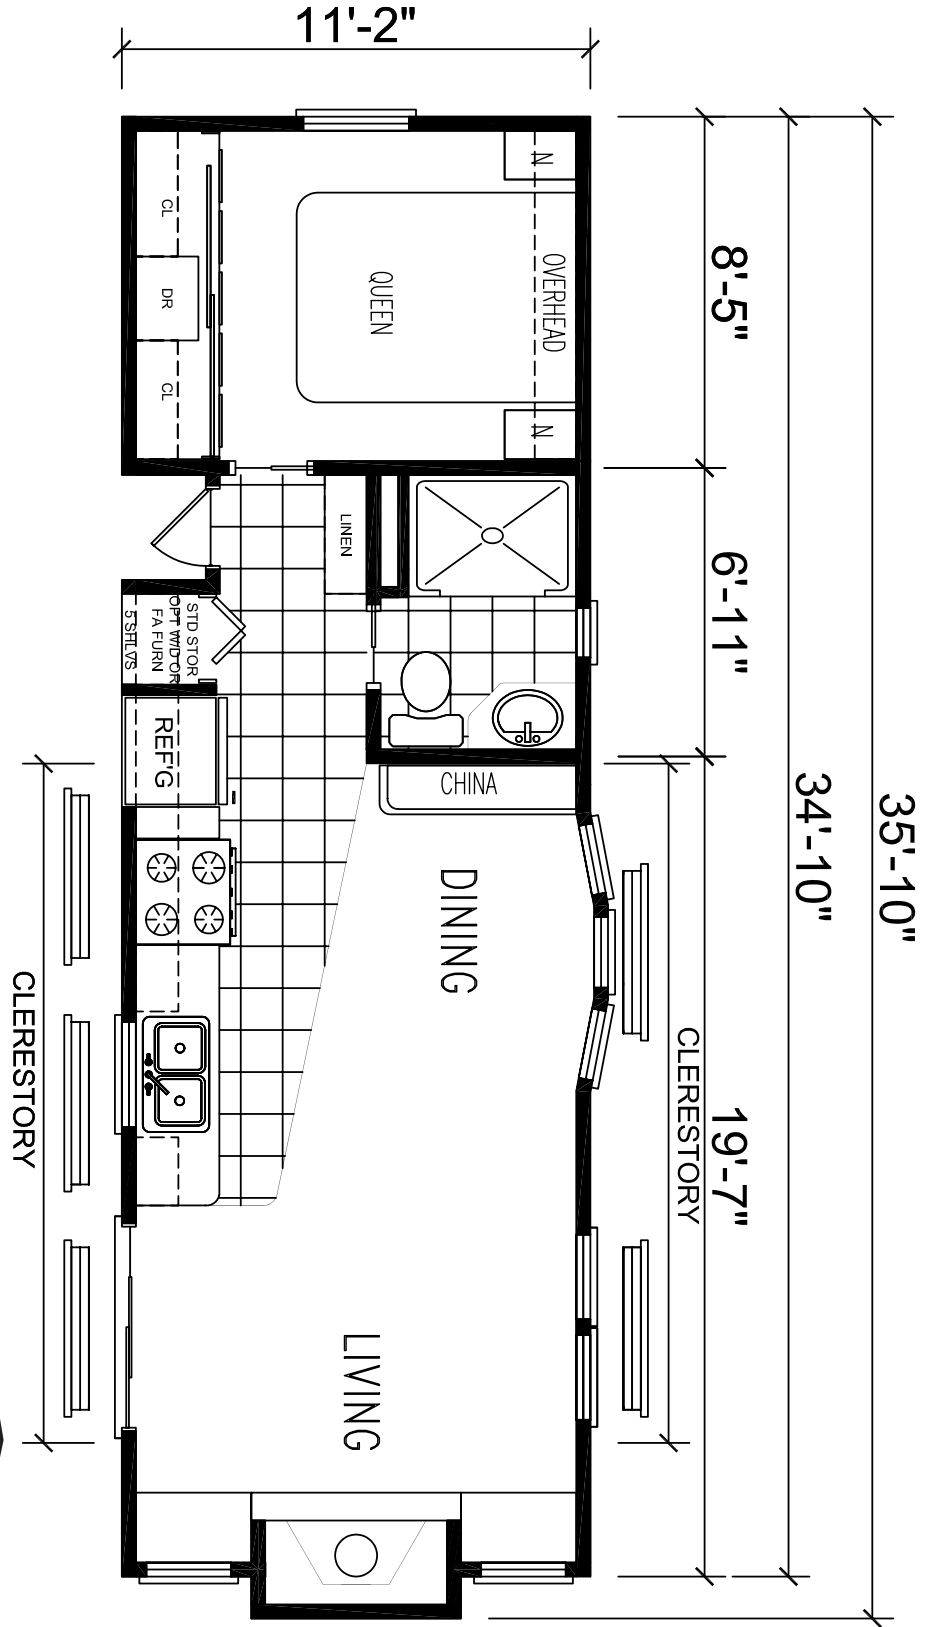

Brookstone

Royal Series

Galley Kitchen with Side Bay
& Opt. Hitch End Fireplace

Last Updated: 8-22-08

Factory Expo
"Factory Direct Value"
 PARK MODELS
 3401 W. Corsicana Highway, Athens, TX 75751

1-800-965-9693