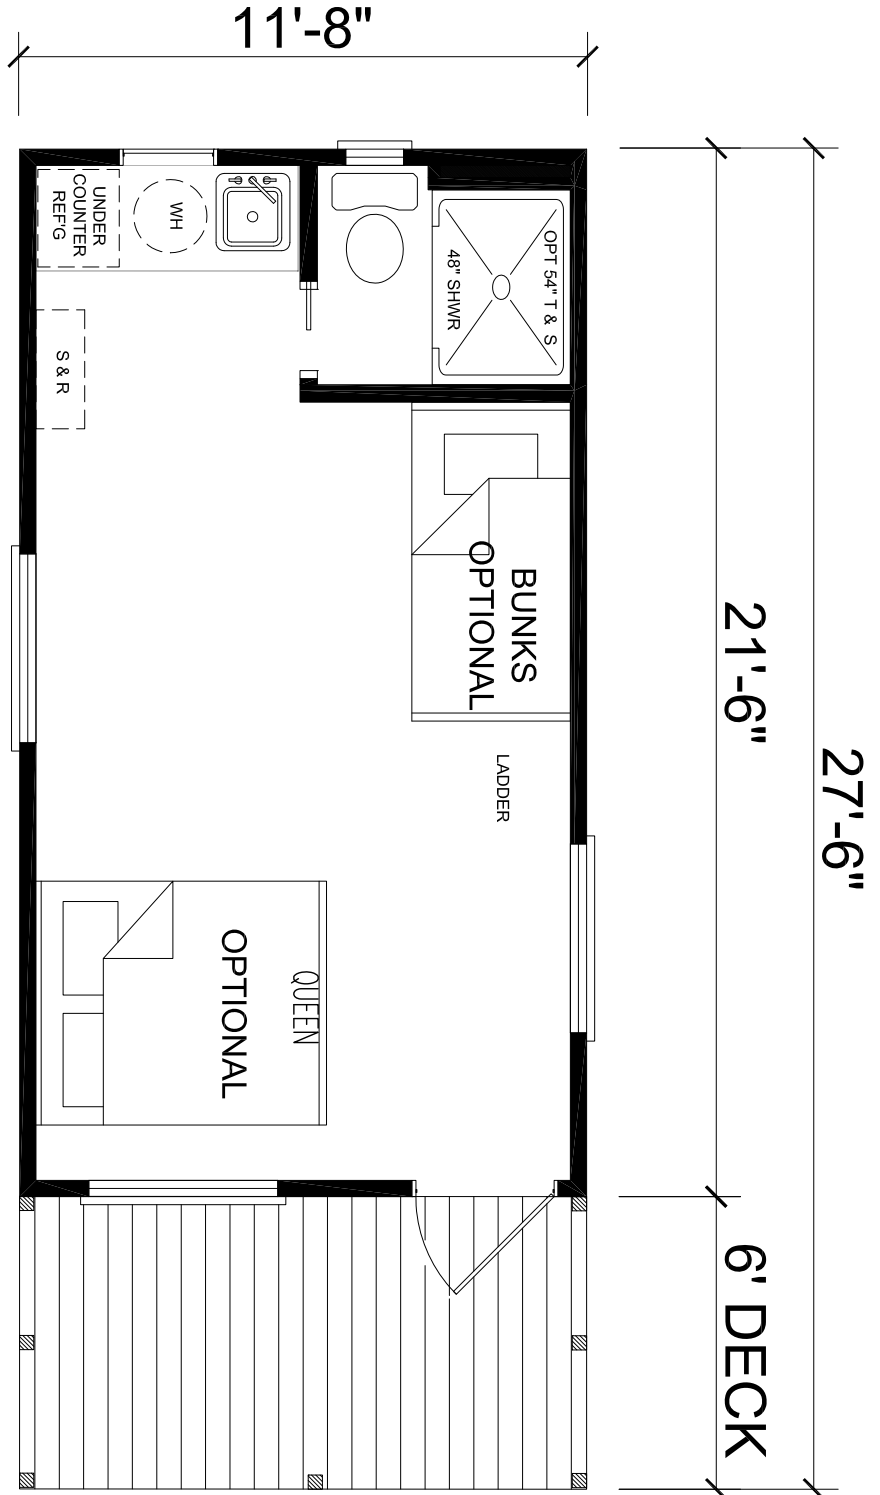

Brownwood

Rental Cottage Series

Hotel Room Style
6' Front Porch
Approx. 256 Sq. Ft.

Last Updated: 11-5-09

Factory Expo!
"Factory Direct Value"
PARK MODELS
3401 W. Corsicana Highway, Athens, TX 75751

1-800-965-9693