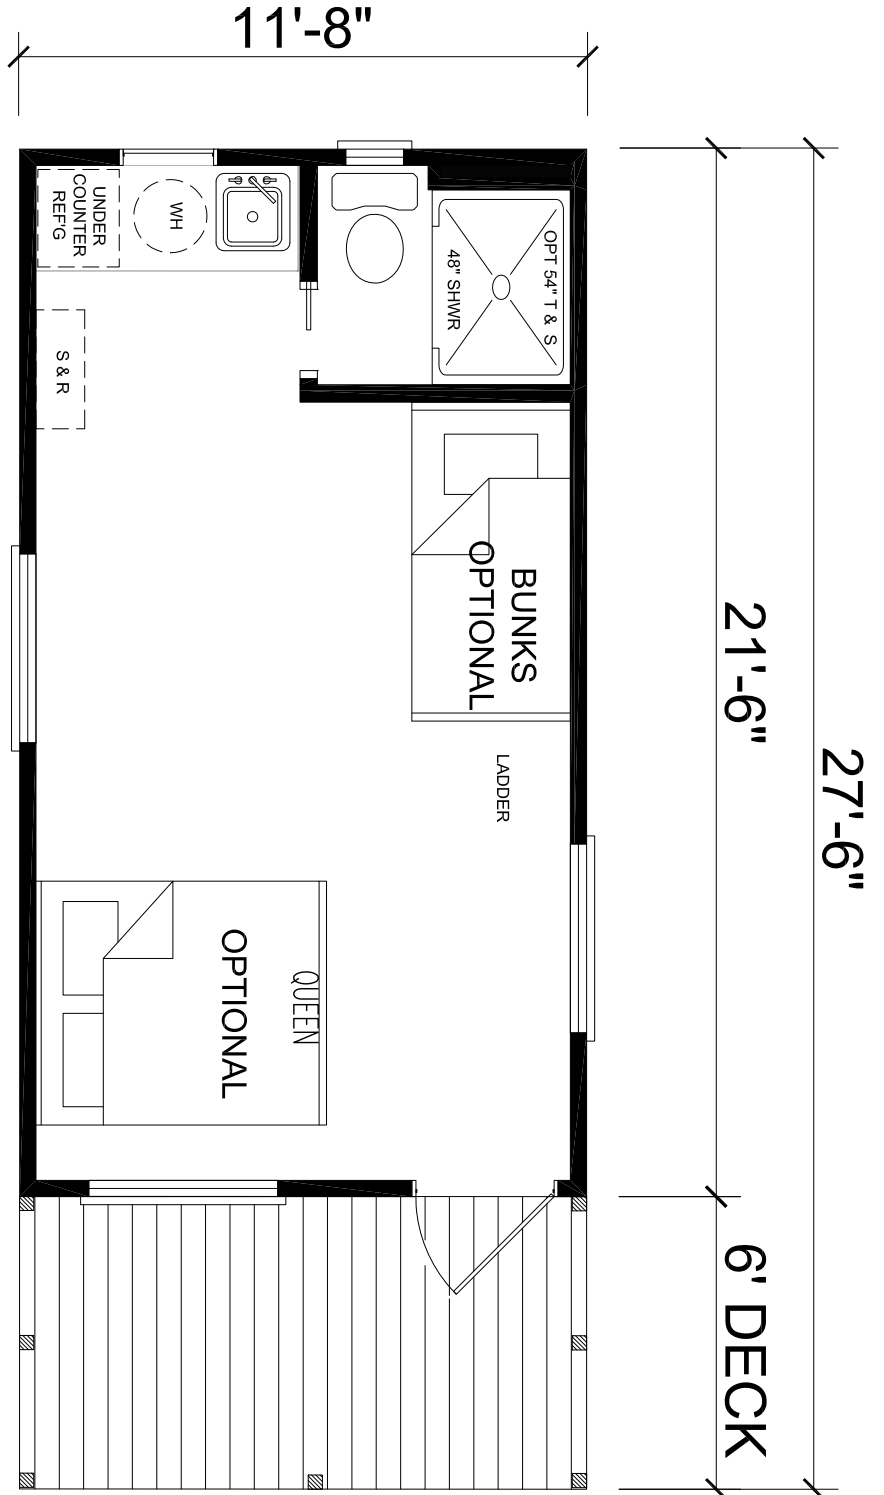

Brownwood

Rental Cottage Series

Hotel Room Style
6' Front Porch
Approx. 256 Sq. Ft.

Last Updated: 11-5-09

Factory Expo!
"Factory Direct Value"
PARK MODELS
3401 W. Corsicana Highway, Athens, TX 75751

1-800-965-9693