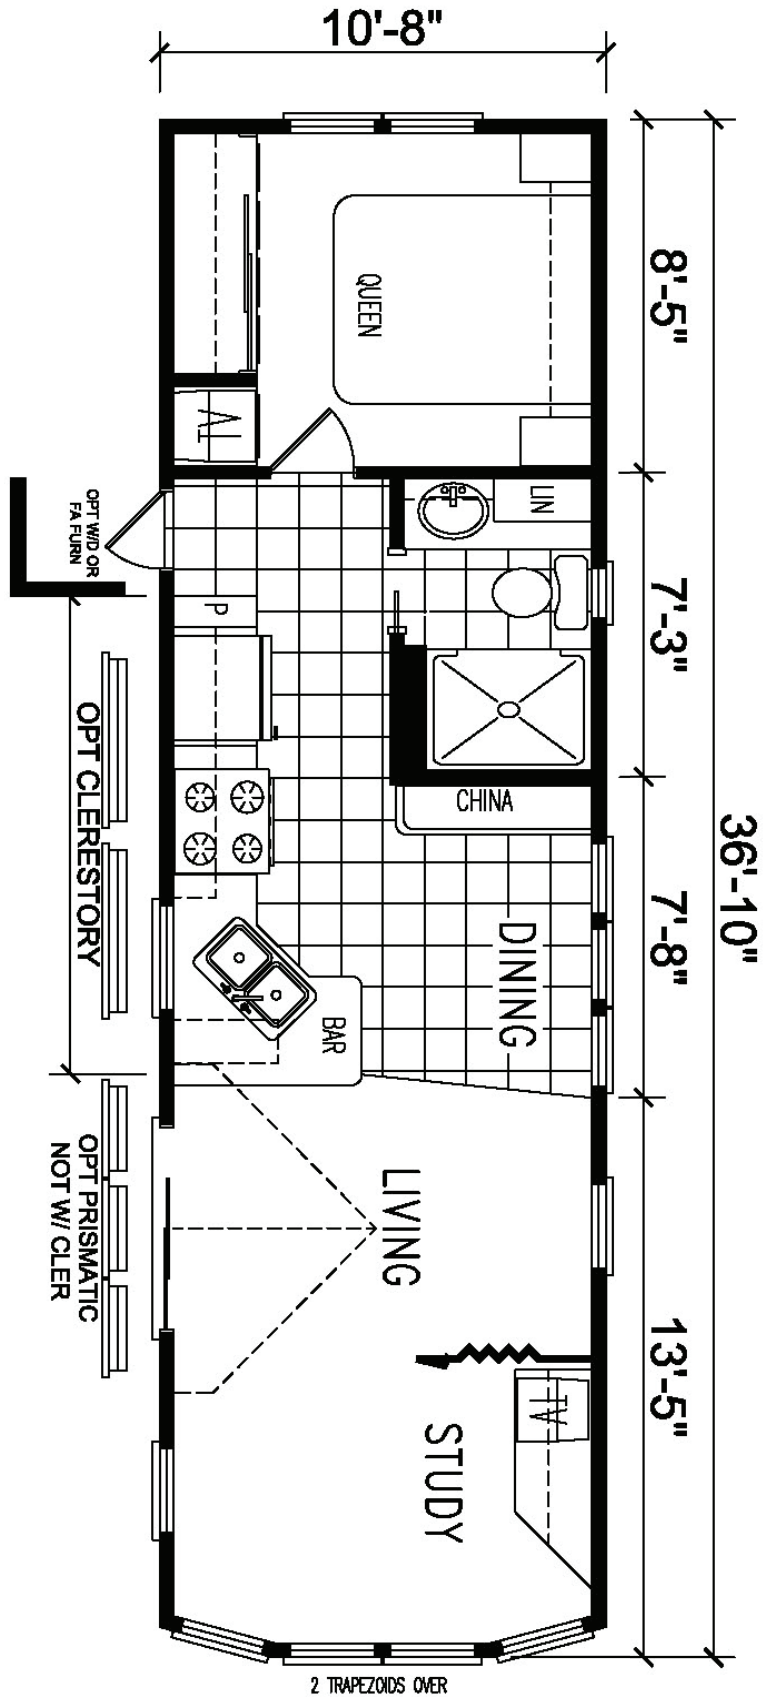

# Burlington

Manor Series

L-Kitchen with  
Side Bay & Day Bedroom

2 TRAPEZOIDS OVER

**Factory Expo**  
 "Factory Direct Value"  
 PARK MODELS  
 3401 W. Corsicana Highway, Athens, TX 75751

1-800-965-9693