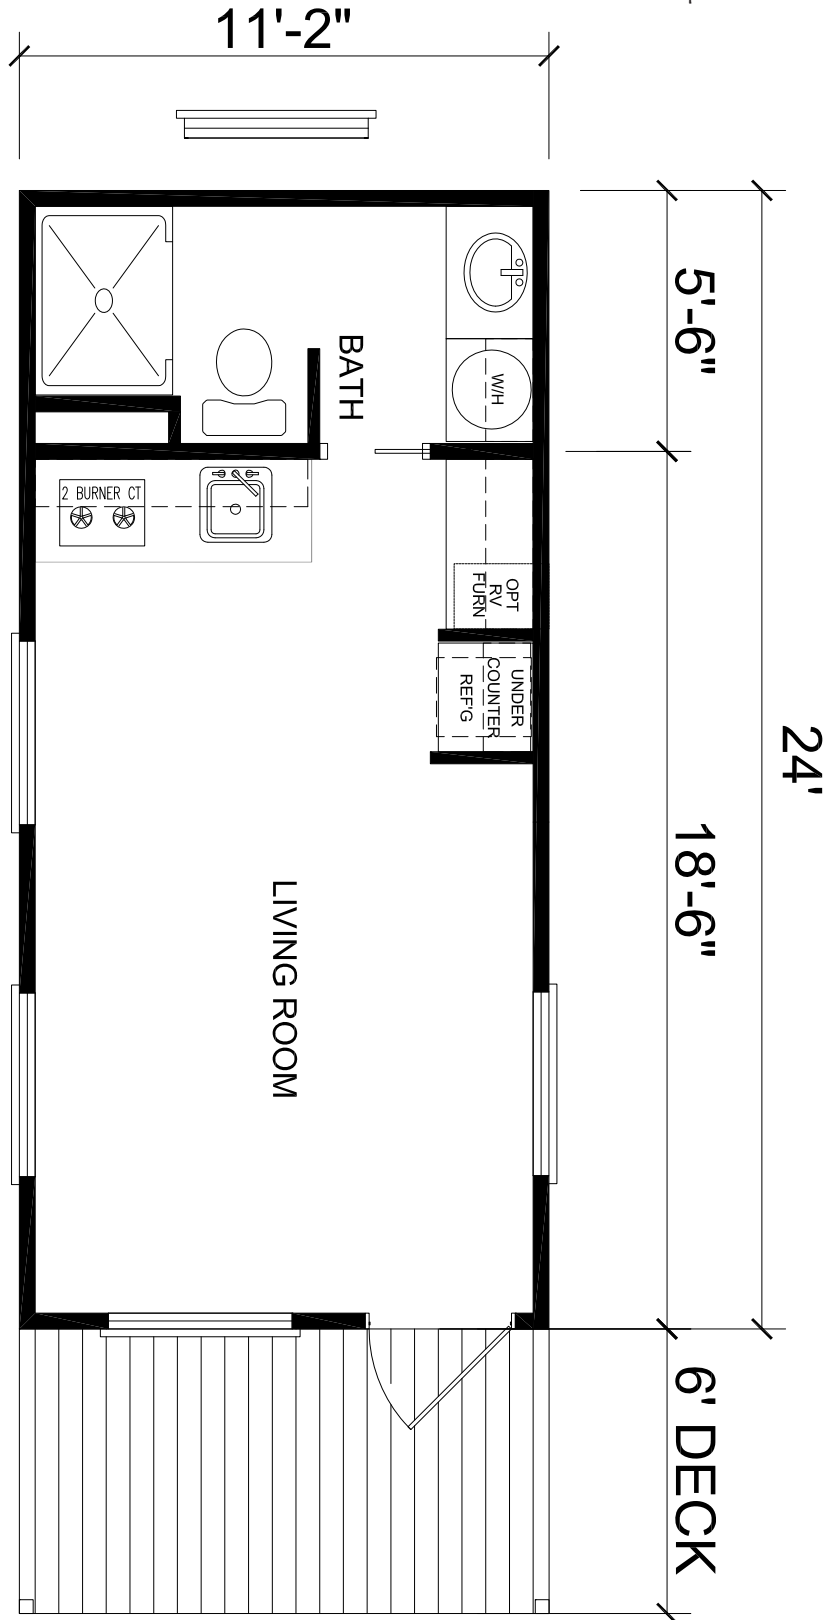

Calaveras

Rental Cottage Series

Hotel Room Style
w/ Cooktop Range
6' Front Porch
Approx. 275 Sq. Ft.

Last Updated: 11-5-09

1-800-965-9693

Factory Expo
"Factory Direct Value"
PARK MODELS
3401 W. Corsicana Highway, Athens, TX 75751