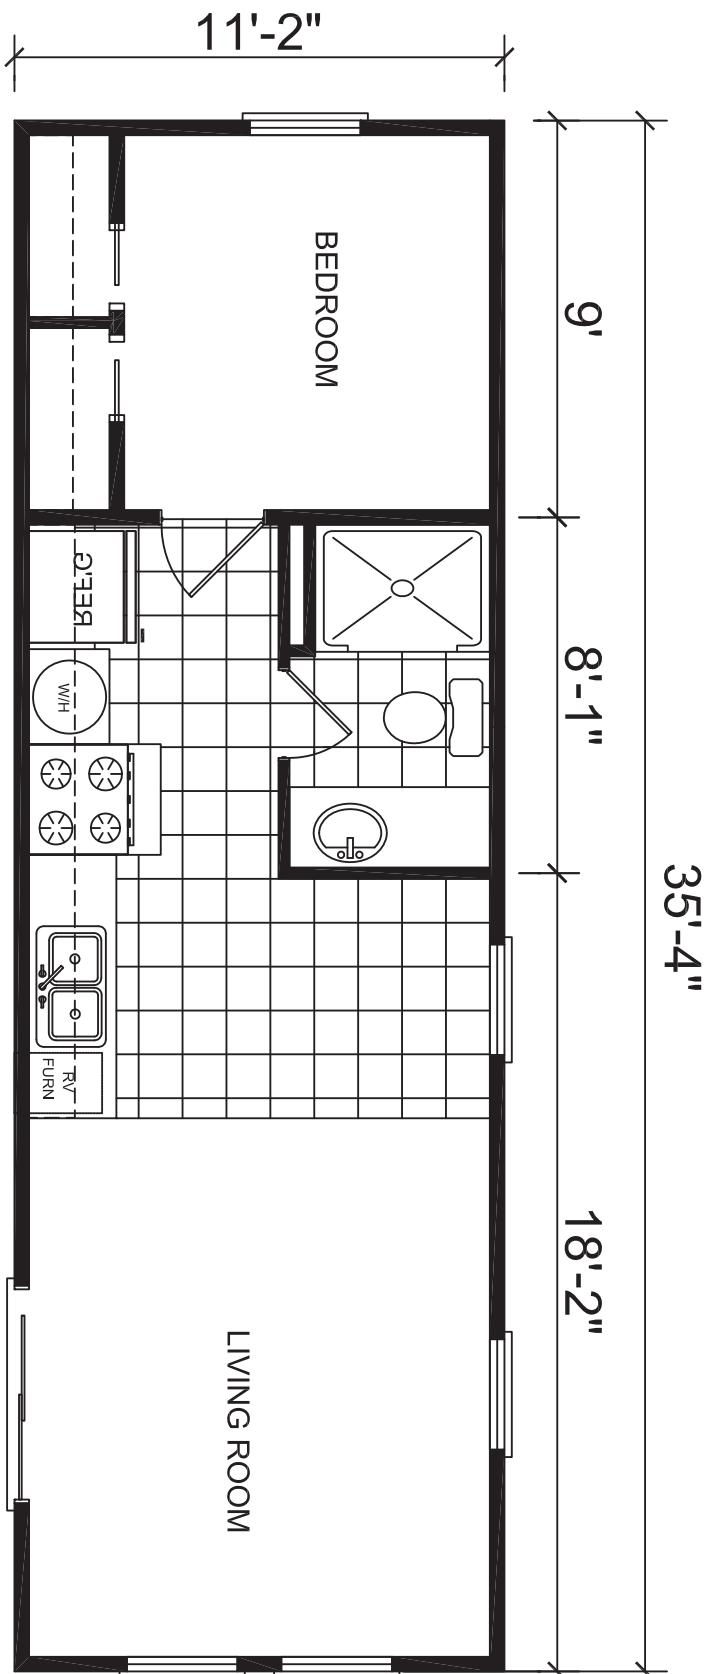

Cardinal

Winter Special Series

One Bedroom
One Bath

Factory Expo
 "Factory Direct Value"
 PARK MODELS
 3401 W. Corsicana Highway, Athens, TX 75751

1-800-965-9693