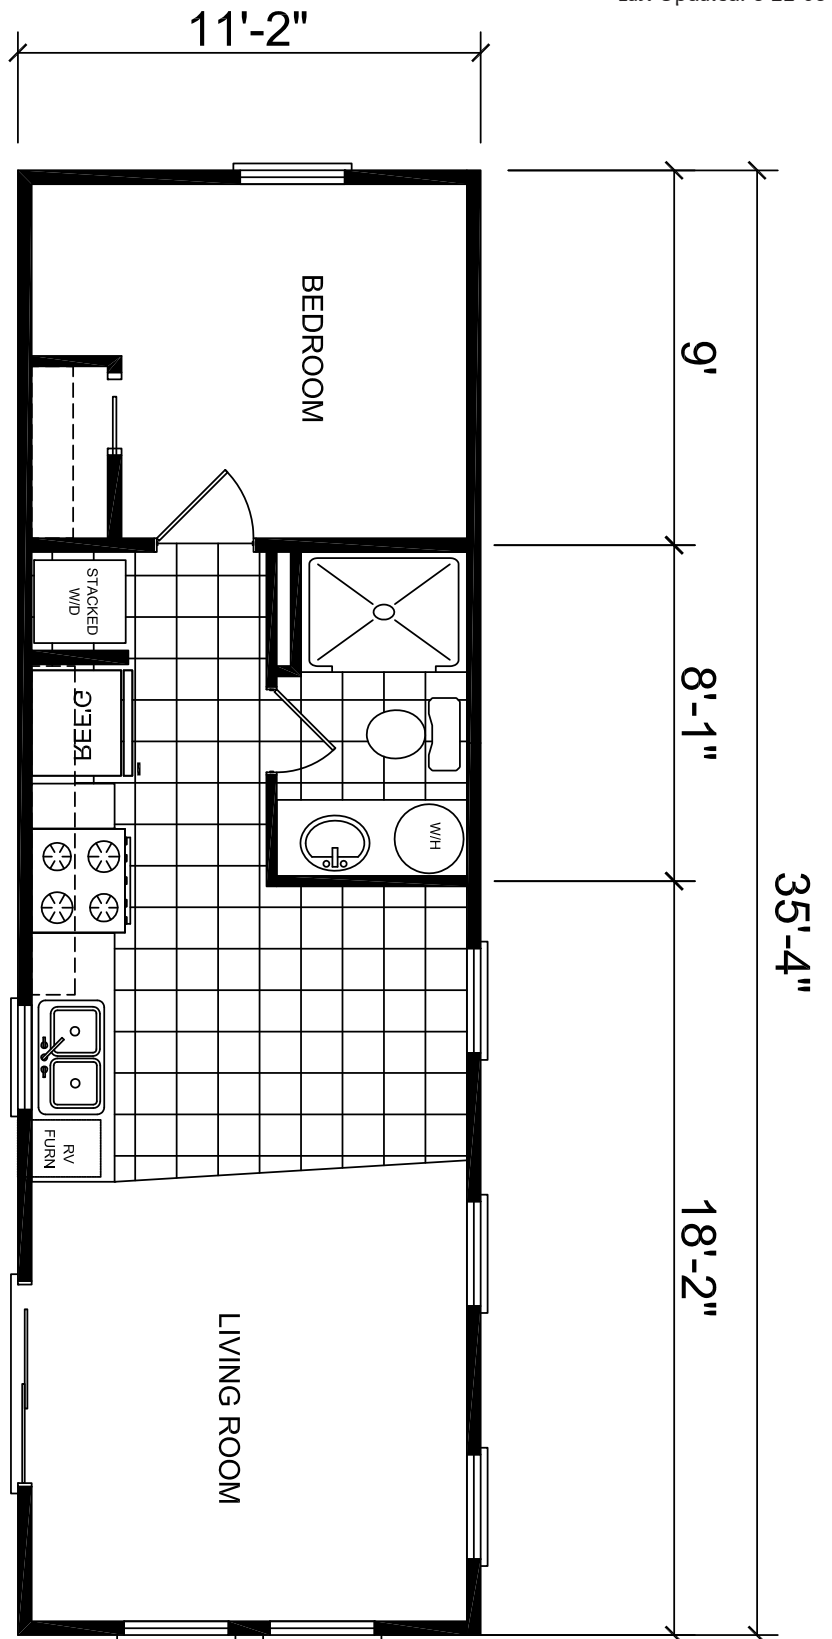

Cardinal

Winter Special Series

One Bedroom
One Bath

Last Updated: 8-22-08

Factory Expo
 "Factory Direct Value"
 PARK MODELS
 3401 W. Corsicana Highway, Athens, TX 75751

1-800-965-9693