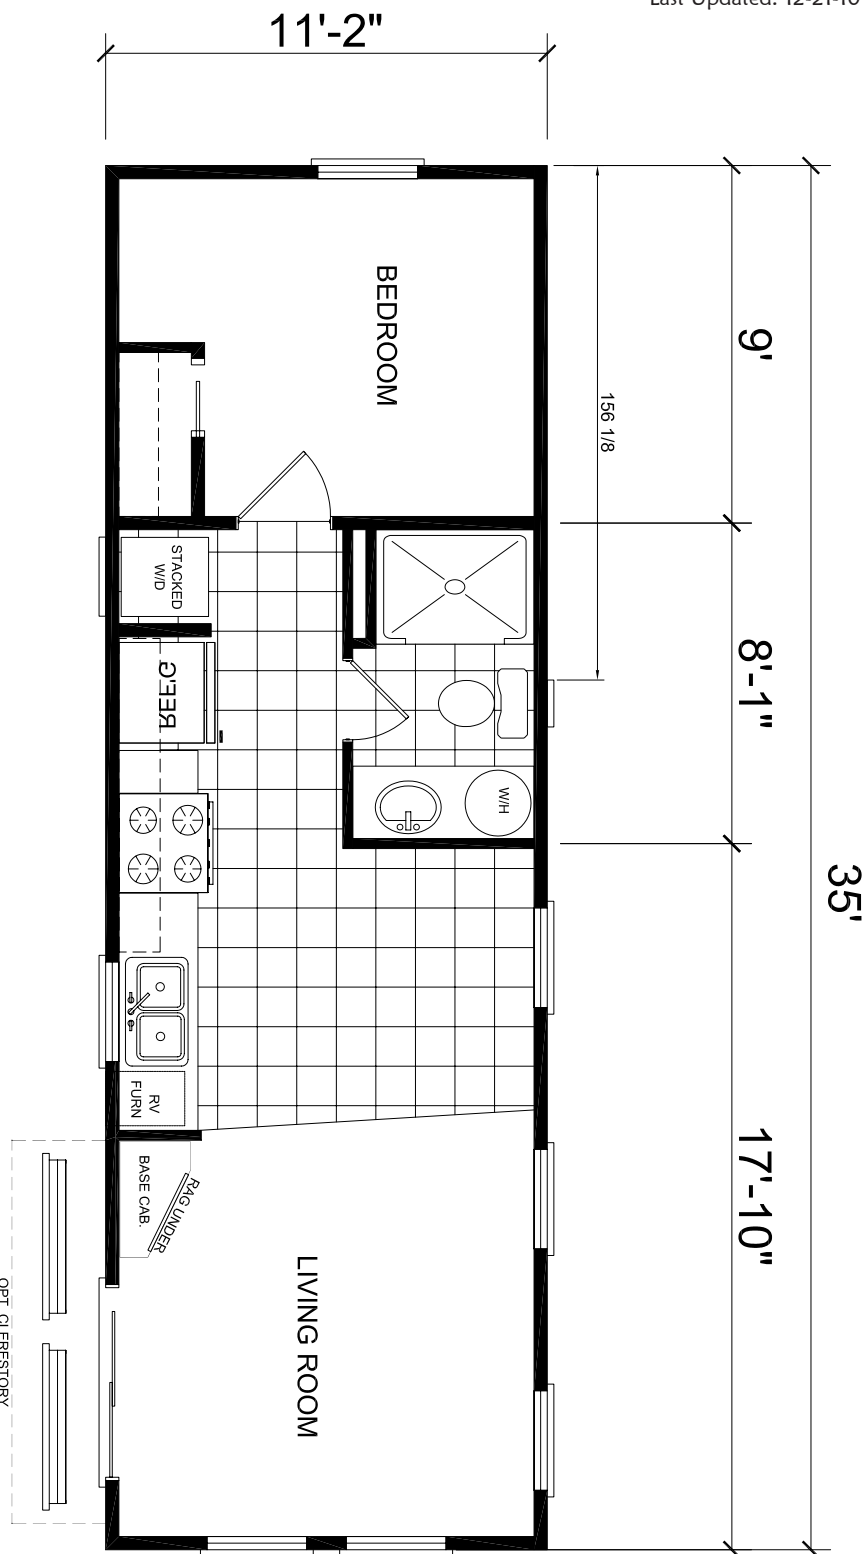

Cardinal

Winter Special Series

One Bedroom
One Bath
Approx. 399 Sq. Ft.

Last Updated: 12-21-10

3401 W. Corsicana Highway, Athens, TX 75751

Factory Expo
"Factory Direct Value"
PARK MODELS

1-800-965-9693