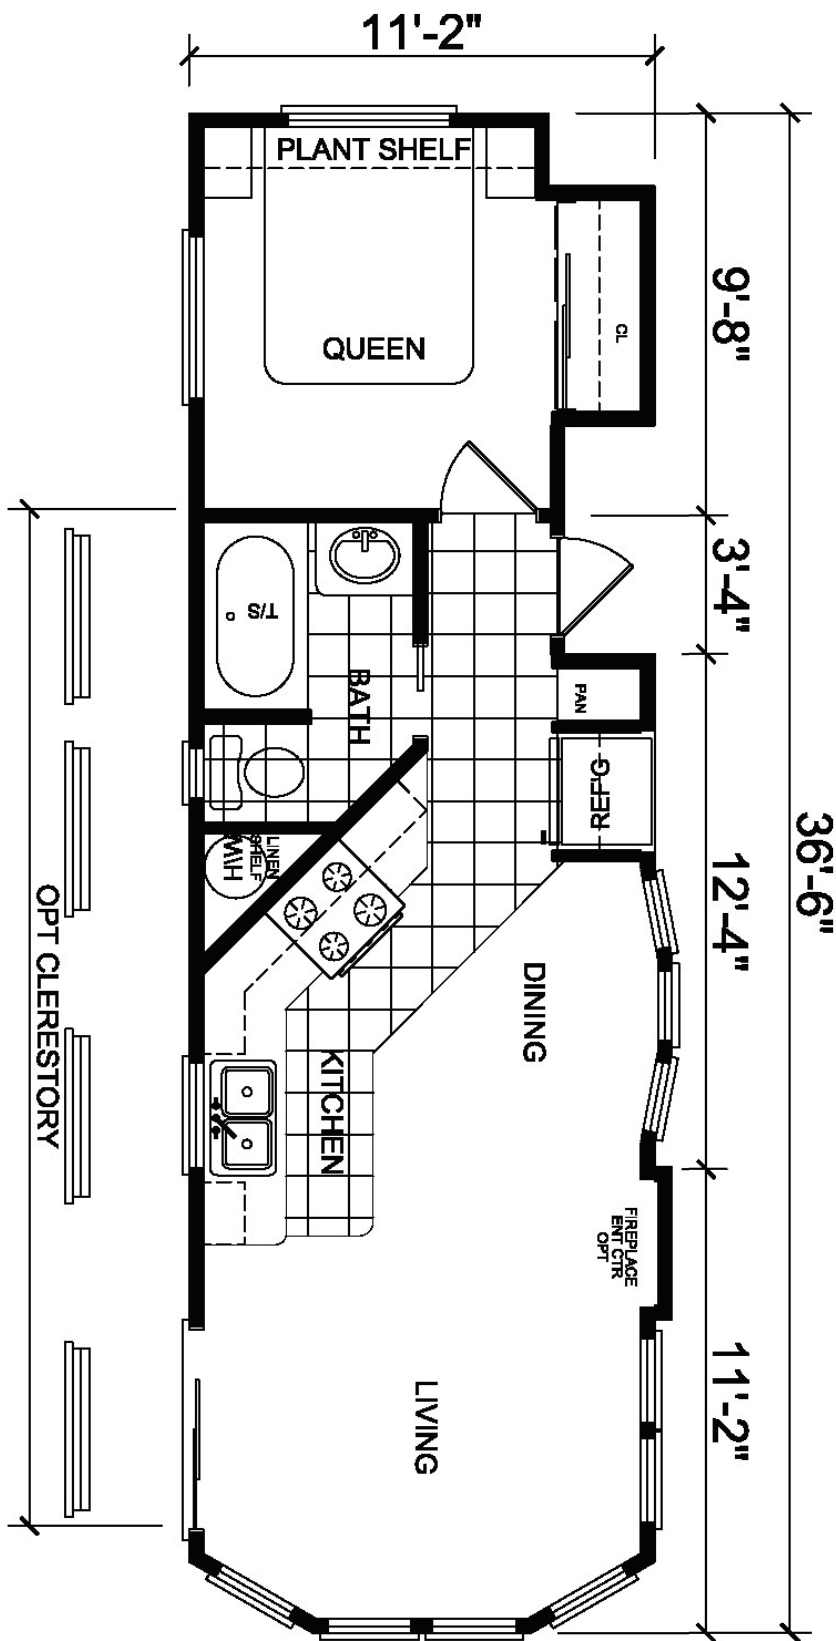

Clairmont

Royal Series

Angled Kitchen
with Side & Rear Bay

LG TRAPS OVER

1-800-965-9693

Factory Expo
 "Factory Direct Value"
 PARK MODELS
 3401 W. Corsicana Highway, Athens, TX 75751