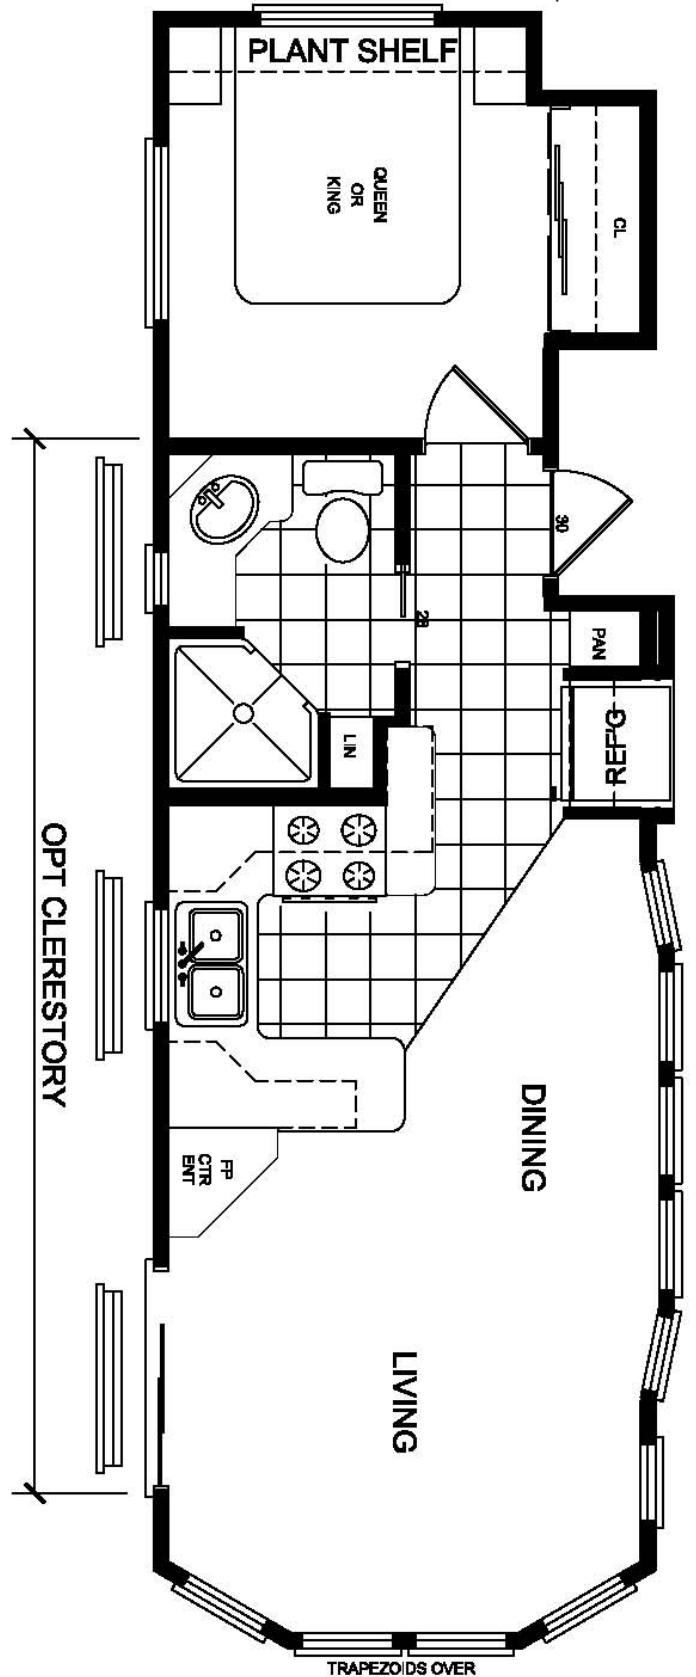

Clement

Royal Series

U-Kitchen with Super Bay & Corner Shower

Last Updated: 8-22-08

Factory Expo
 "Factory Direct Value"
 PARK MODELS
 3401 W. Corsicana Highway, Athens, TX 75751

1-800-965-9693