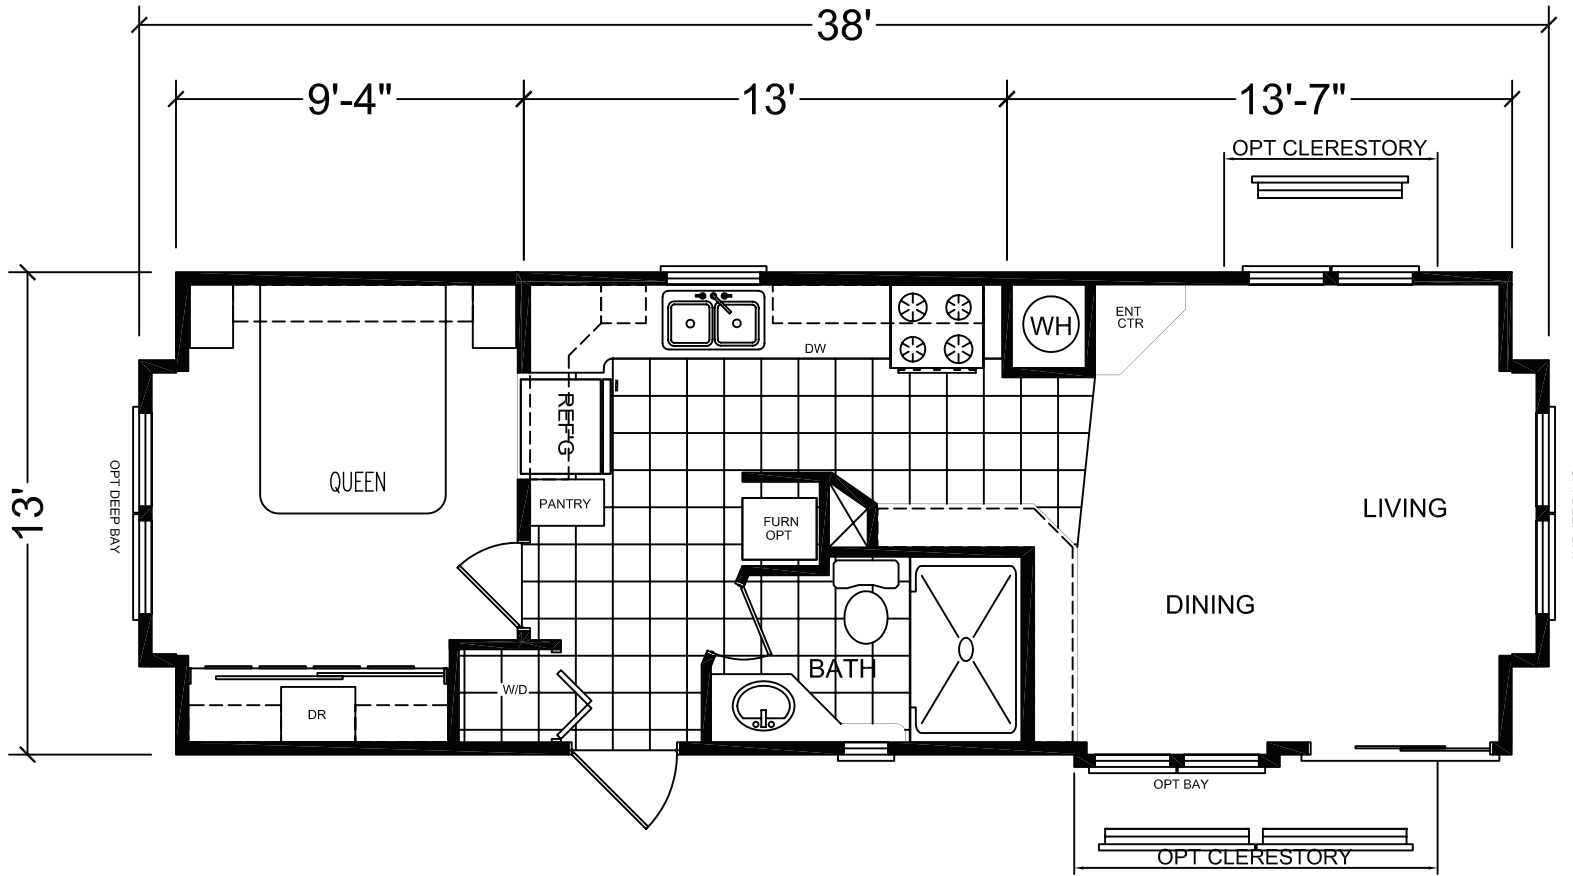

1 Bedroom, 1 Bath
Approx. 499 SQ. FT.

Collins
Grand Park Series

Factory Expo
"Factory Direct Value" HOME CENTERS
3401 W. Corsicana Highway, Athens, TX 75751

1-800-218-5309