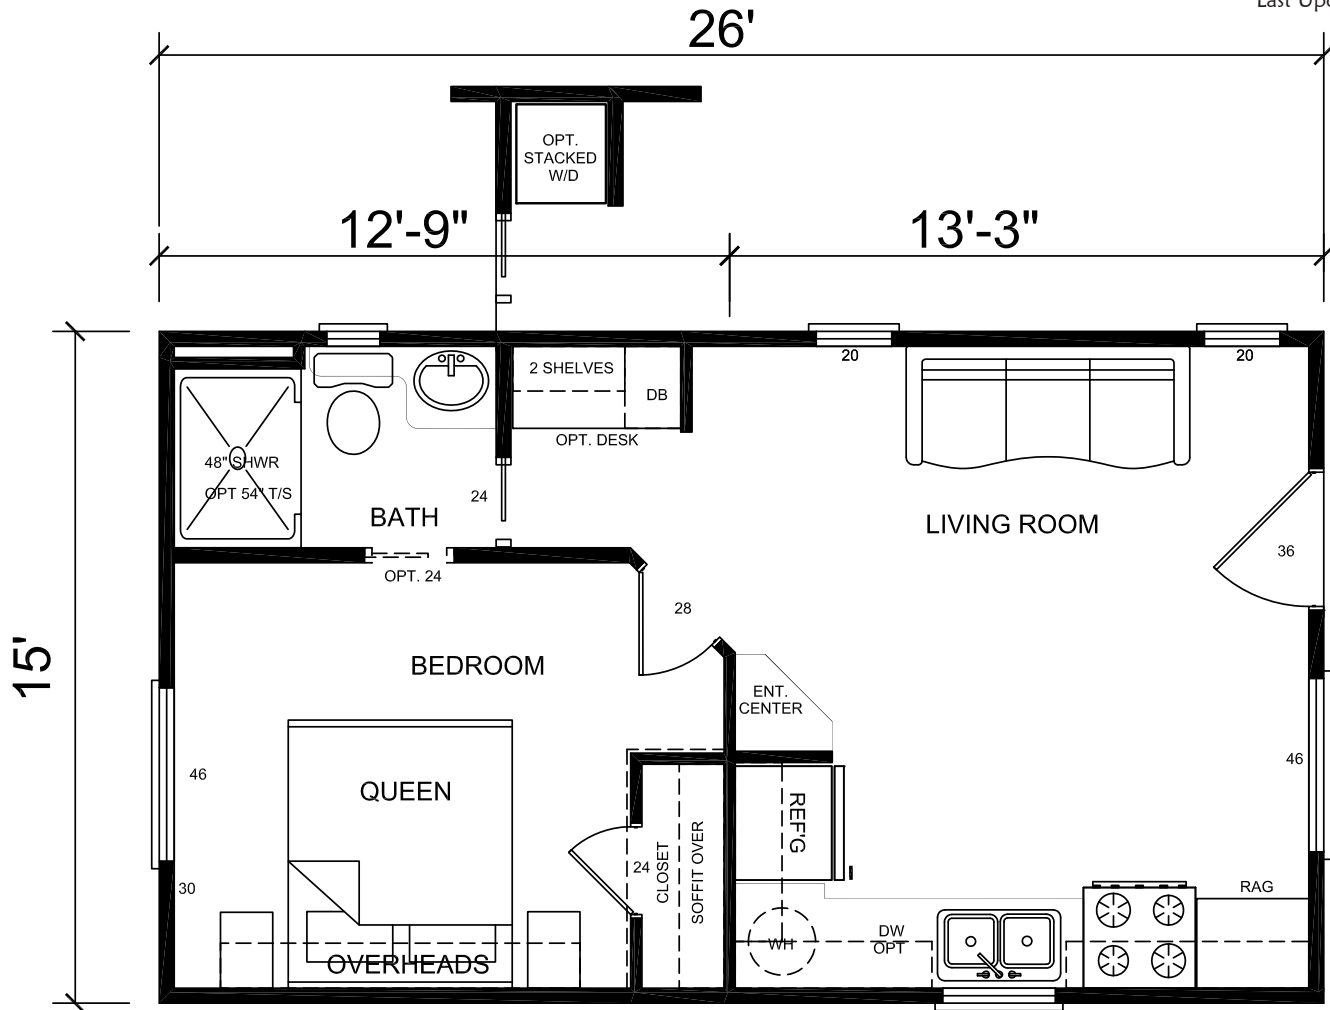

Coppersmith

Cabin Series

16-Wide Open Floor Plan
w/ Large Bedroom

Last Updated: 4-29-09

Factory Expo
"Factory Direct Value" PARK MODELS

3401 W. Corsicana Highway, Athens, TX 75751

1-800-965-9691