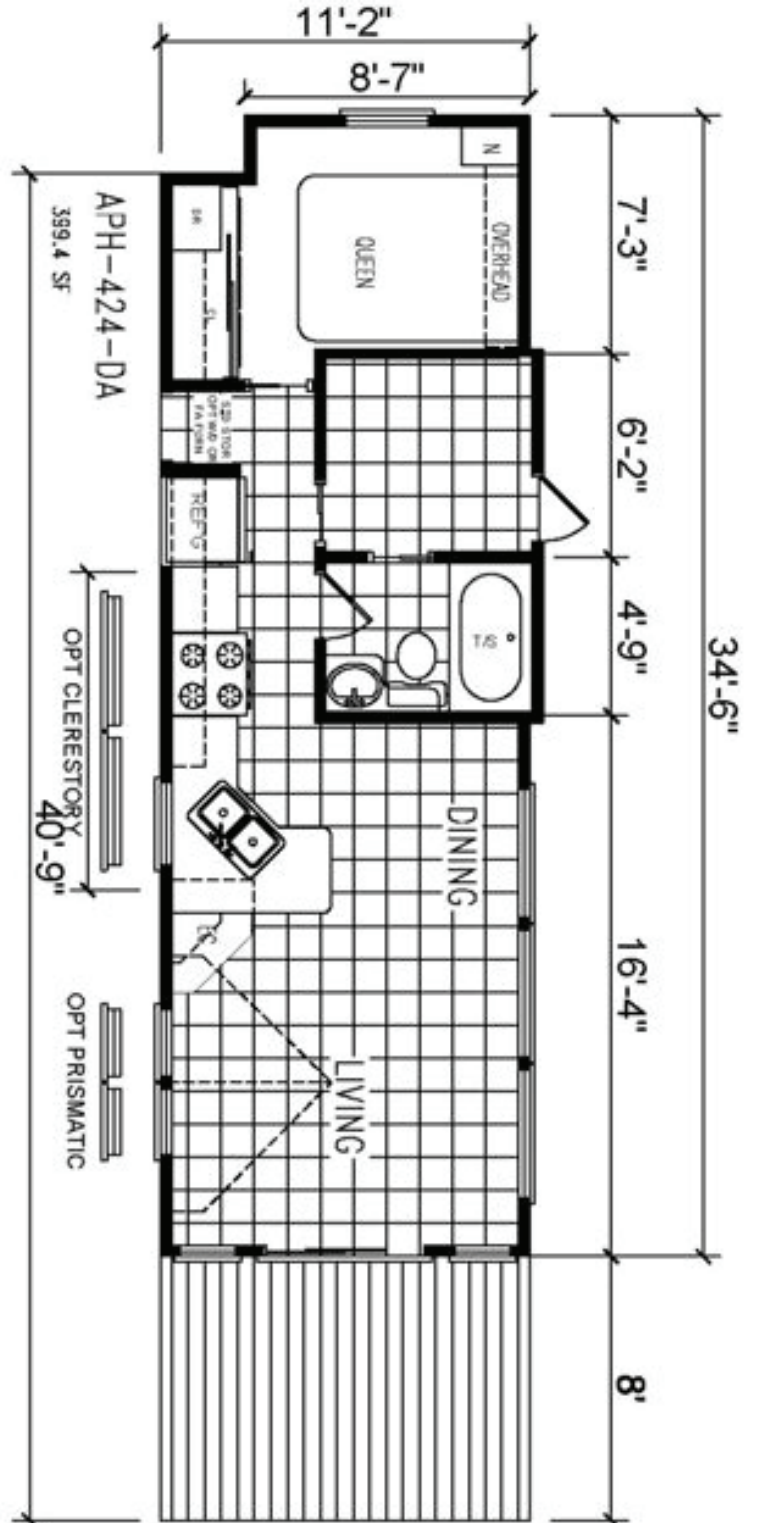

# Deer Park

Cabin Series

**L-Kitchen with  
Bonus or Bunk Room**

**Factory Expo**  
 "Factory Direct Value"  
 PARK MODELS  
 3401 W. Corsicana Highway, Athens, TX 75751

1-800-965-9691