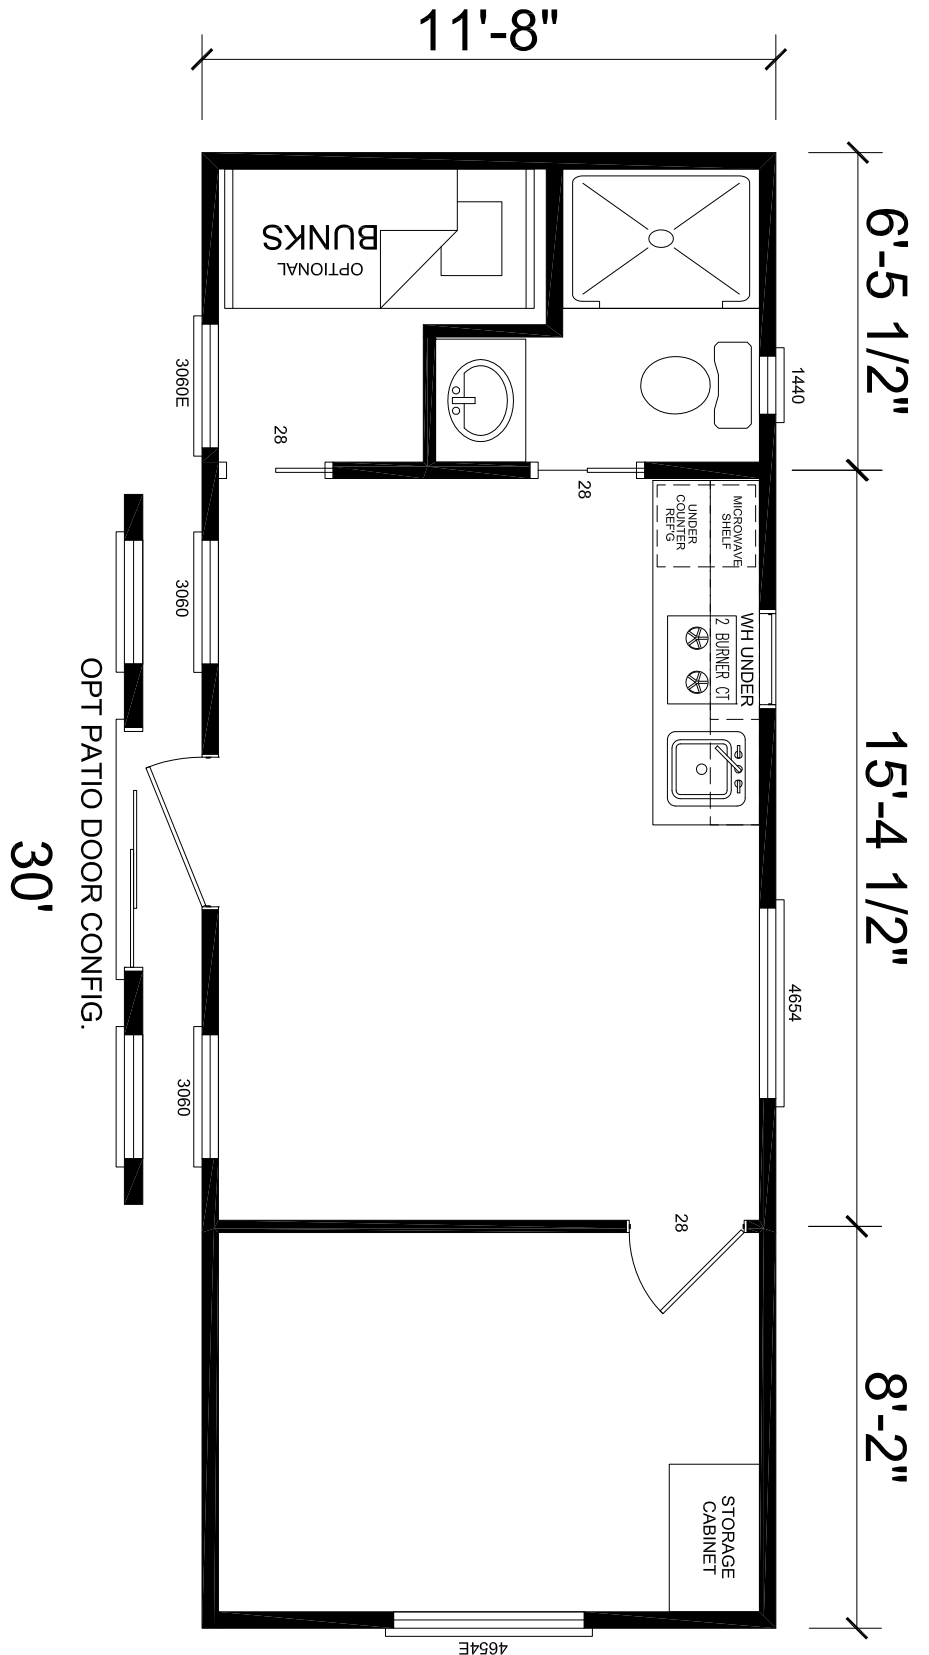

# EVPM2

Extreme Value Park Model, Limited Time Offer

One Bedroom with  
Separate Bonus Room  
(bunks optional)  
Approx. 358 Sq. Ft.

Last Updated: 7-13-10

**Factory Expo**  
"Factory Direct Value"  
PARK MODELS