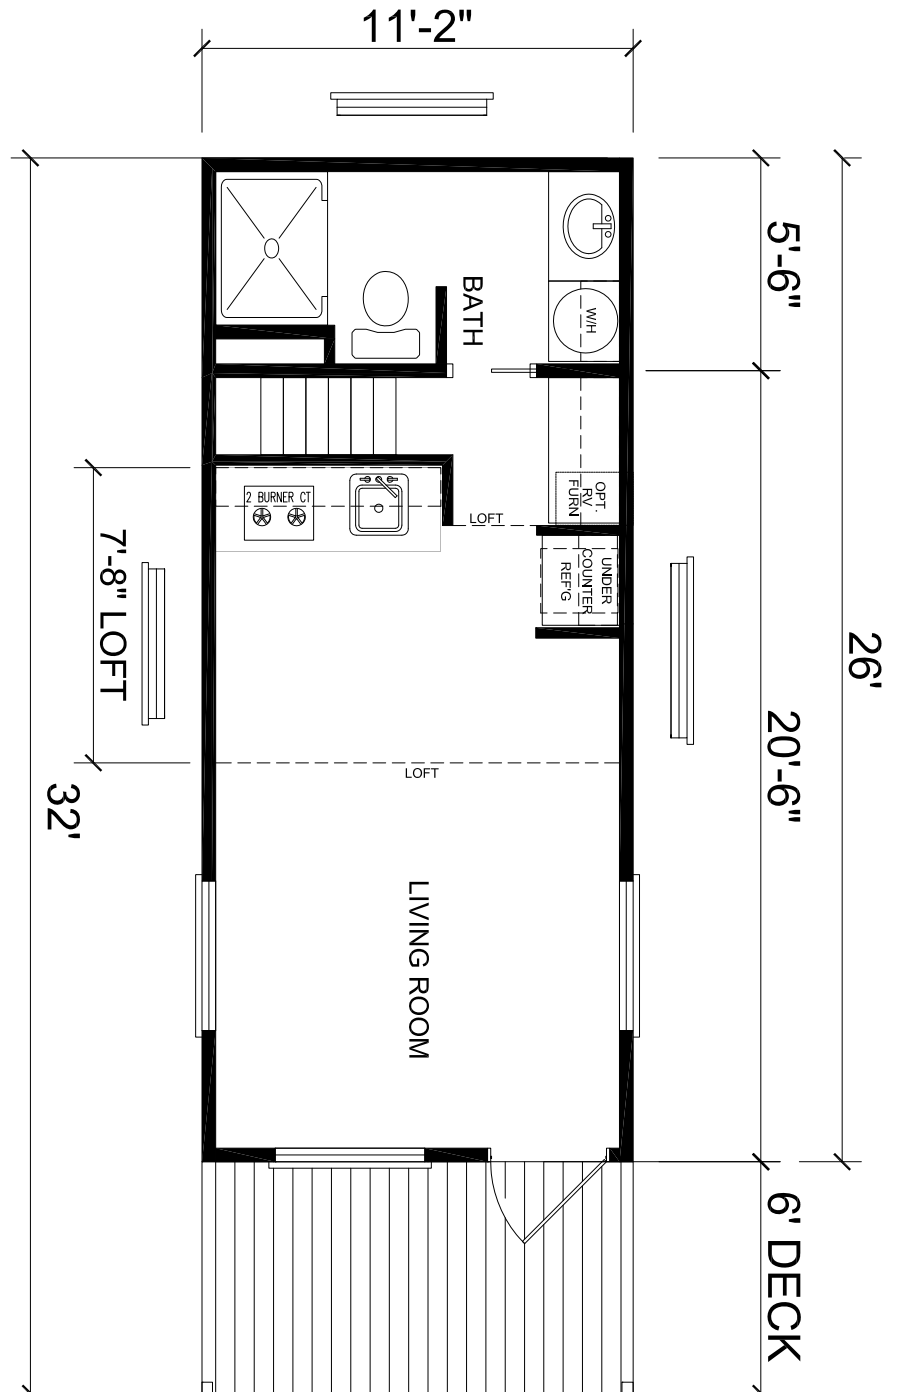

Eagle Mountain

Rental Cottage Series

Hotel Room Style
w/ Cooktop Range, Loft,
8/12 Roof, 6' Front Porch
Approx. 298 Sq. Ft.

Last Updated: 11-5-09

1-800-965-9693

3401 W. Corsicana Highway, Athens, TX 75751

Factory Expo
"Factory Direct Value"
PARK MODELS