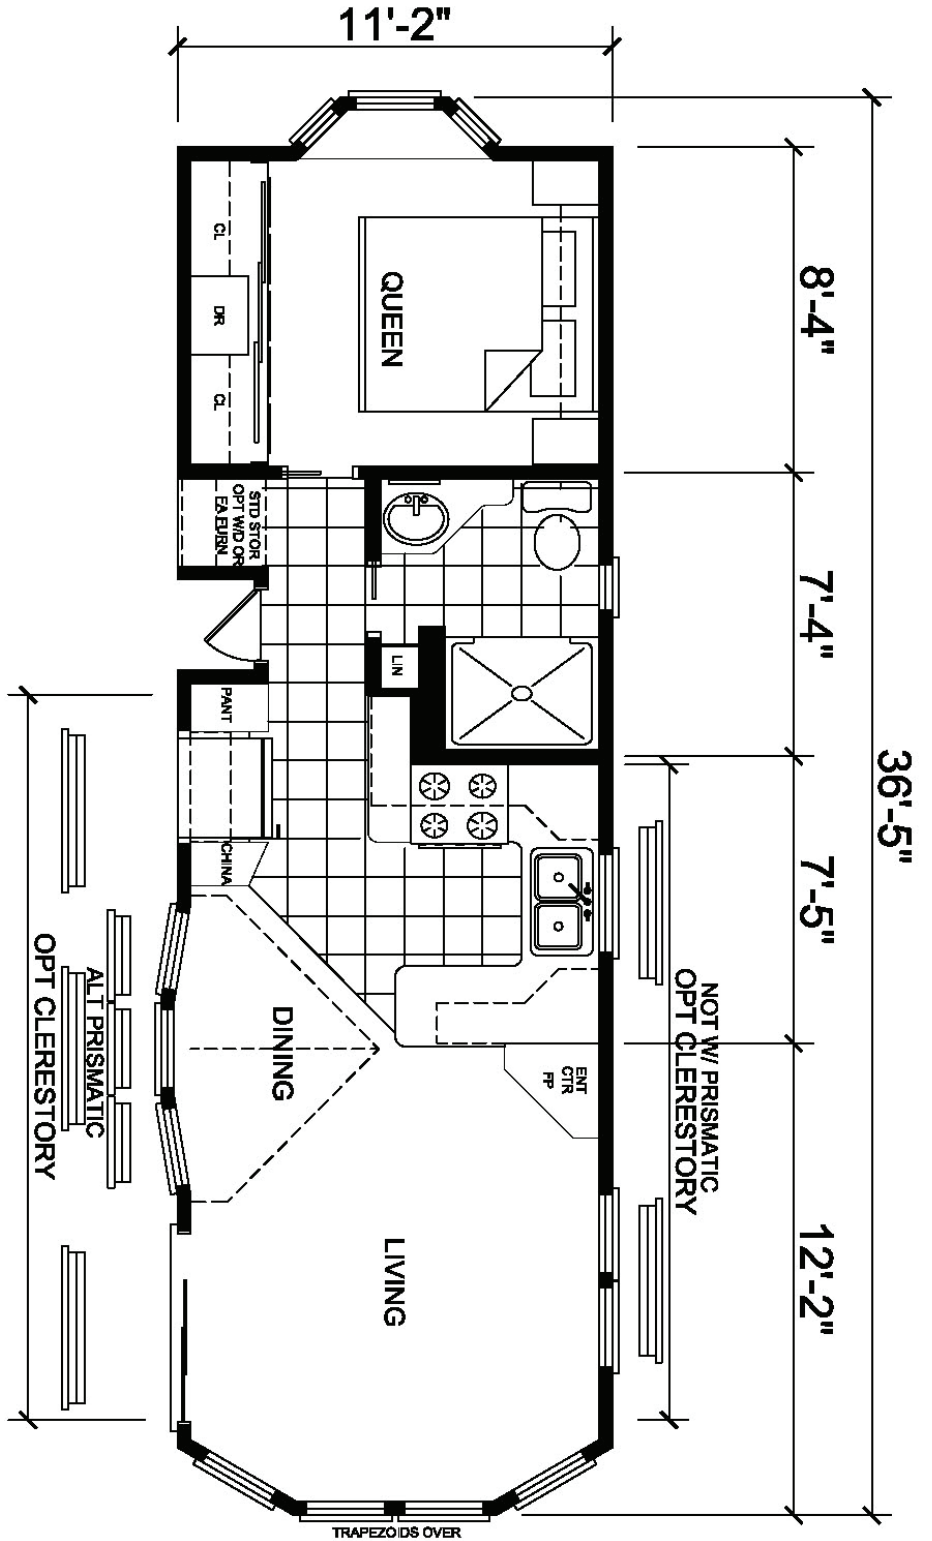

Freemont

Royal Series

U-Kitchen with
Side Bay, Rear Bay
& Recessed Entry

Factory Expo
 "Factory Direct Value"
 PARK MODELS
 3401 W. Corsicana Highway, Athens, TX 75751

1-800-965-9693