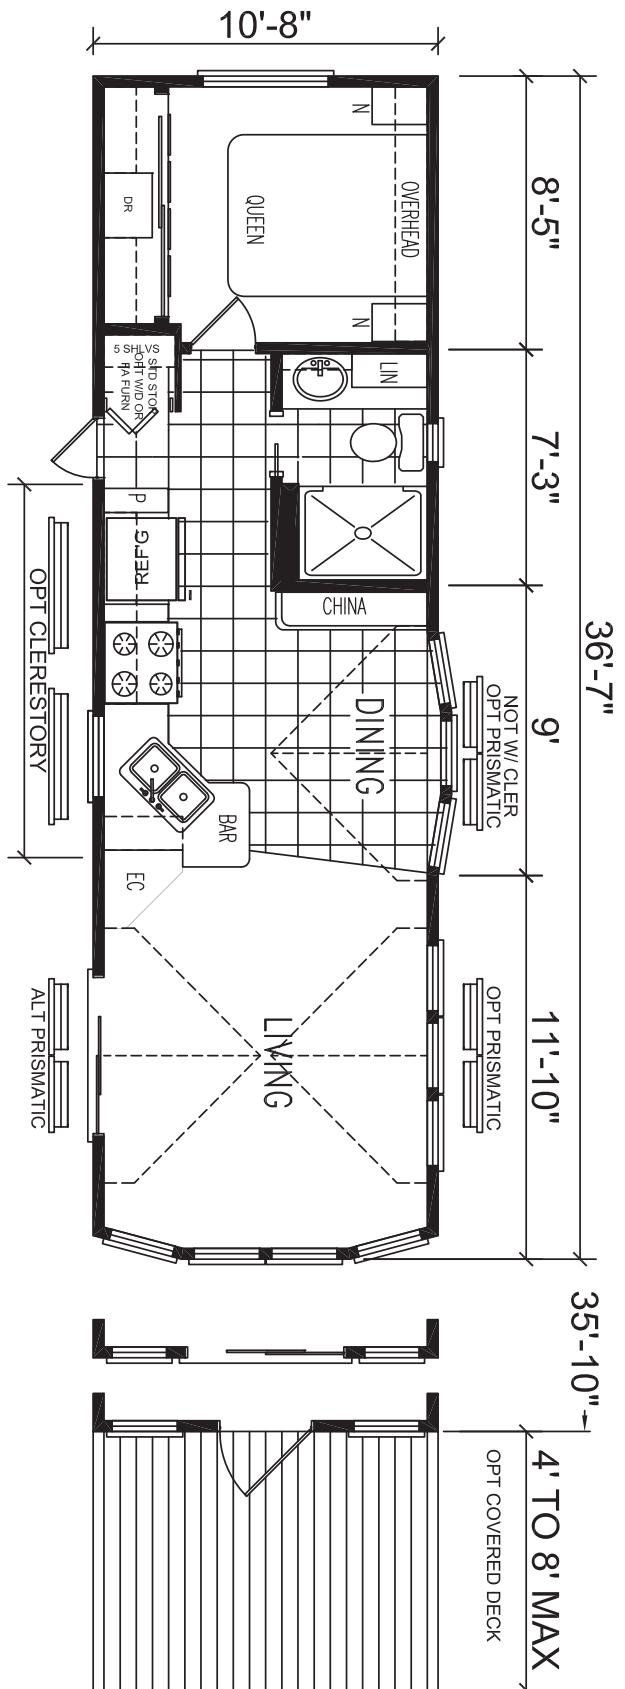

Fulton

Royal Series

L-Kitchen with Side Bay
& Bonus or Bunk Room

Factory Expo
 "Factory Direct Value"
 PARK MODELS
 3401 W. Corsicana Highway, Athens, TX 75751

1-800-965-9693