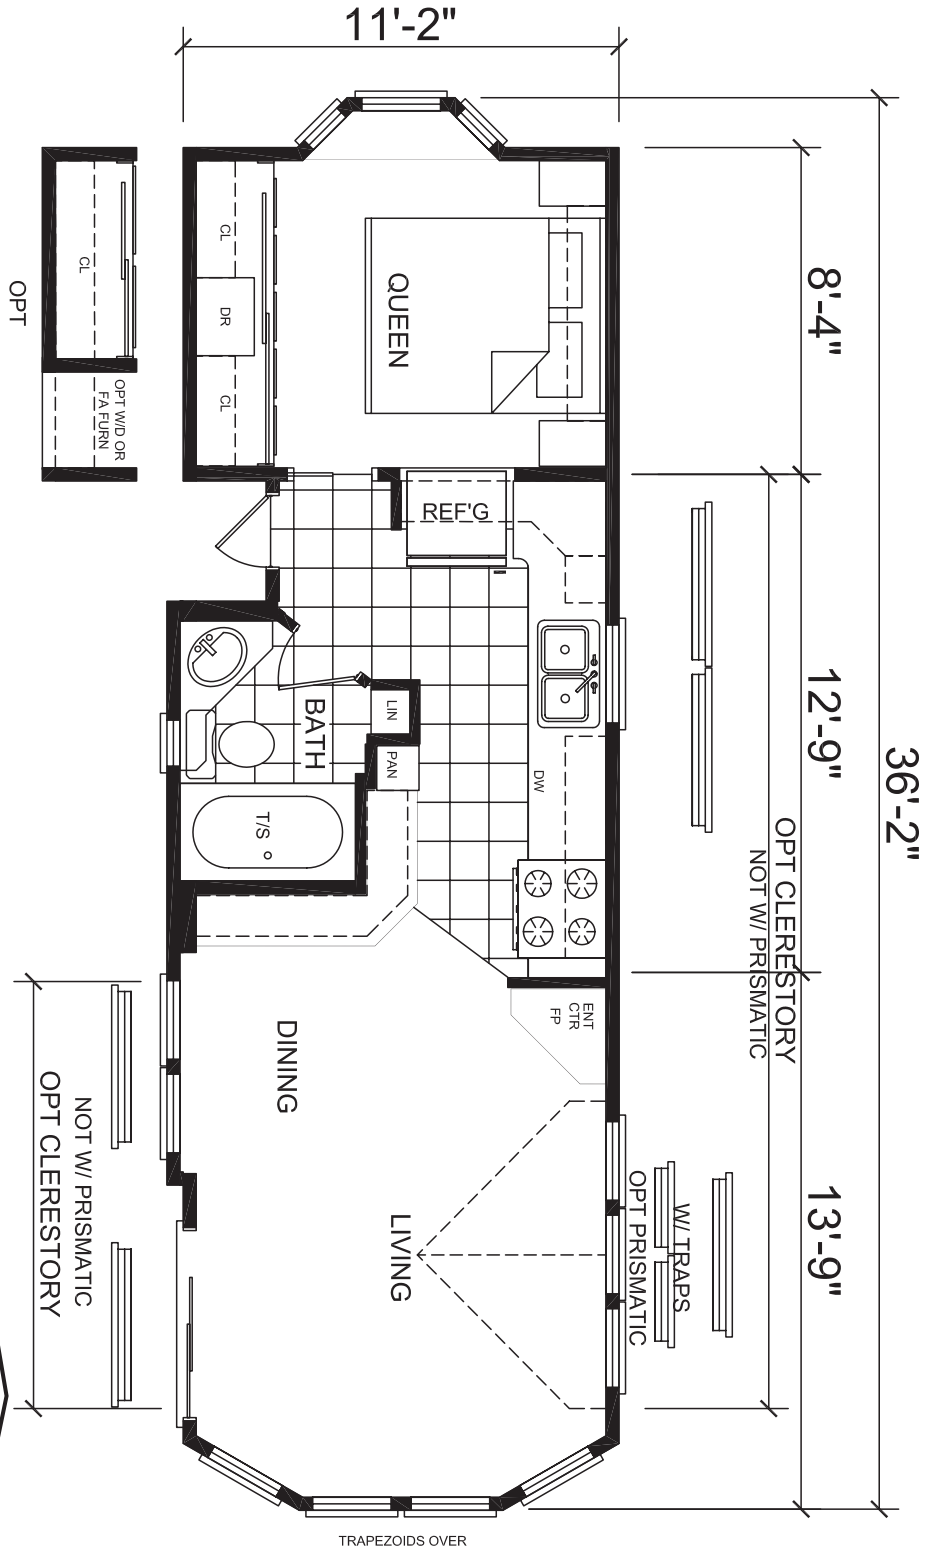

Grandview

Royal Series

Reverse Galley Kitchen with
Rear Bay & Recessed Entry

Factory Expo
"Factory Direct Value"
PARK MODELS
3401 W. Corsicana Highway, Athens, TX 75751

1-800-965-9693