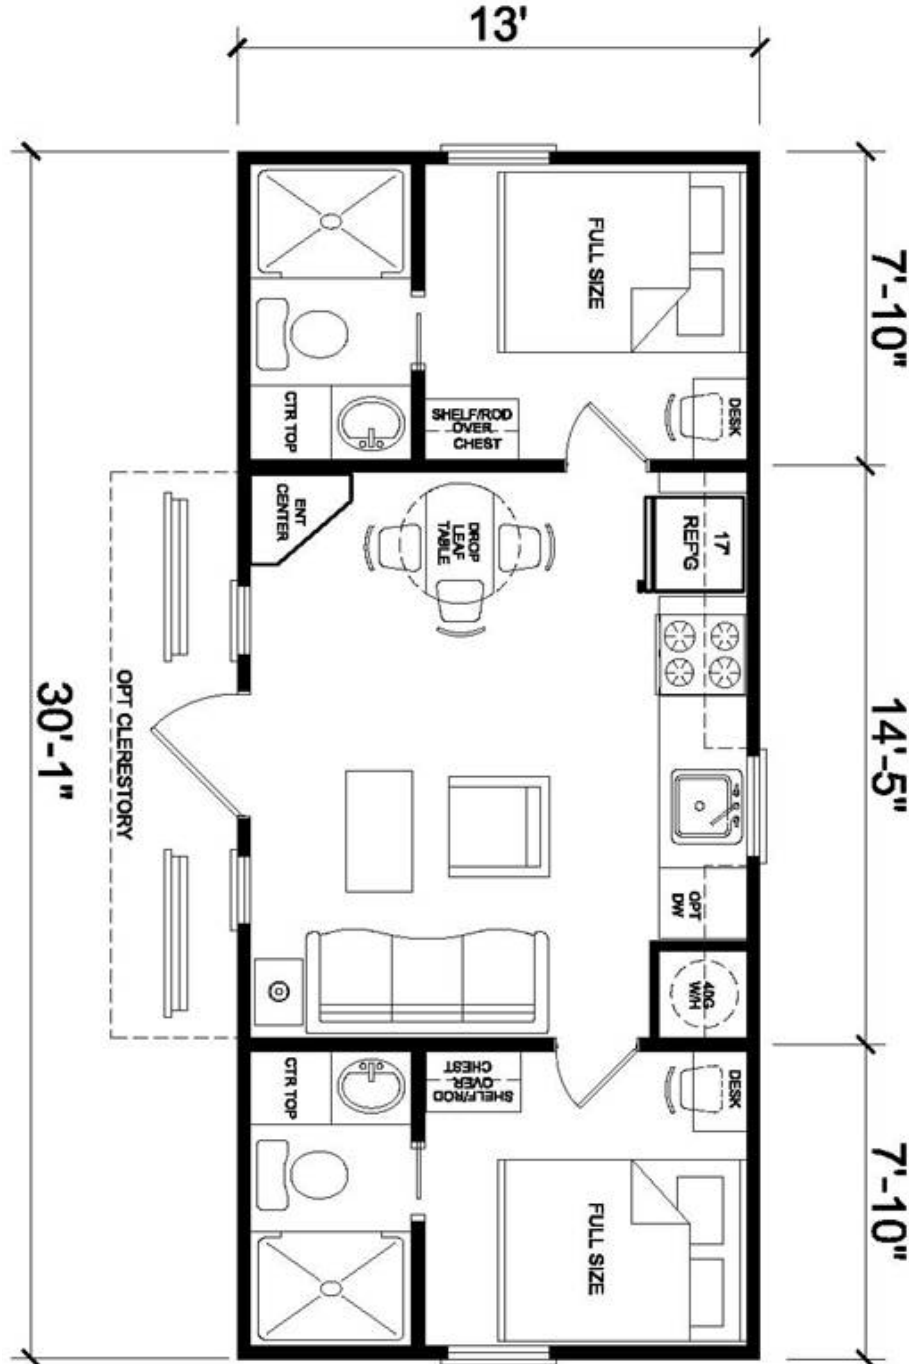

Greenbriar

Rental Cottage Series

2 Bedroom, 1 Bath
14' x 30'
Approx. 399 Sq. Ft.

Last Updated: 7-22-10

3401 W. Corsicana Highway, Athens, TX 75751

Factory Expo
"Factory Direct Value"
PARK MODELS

1-800-965-9693