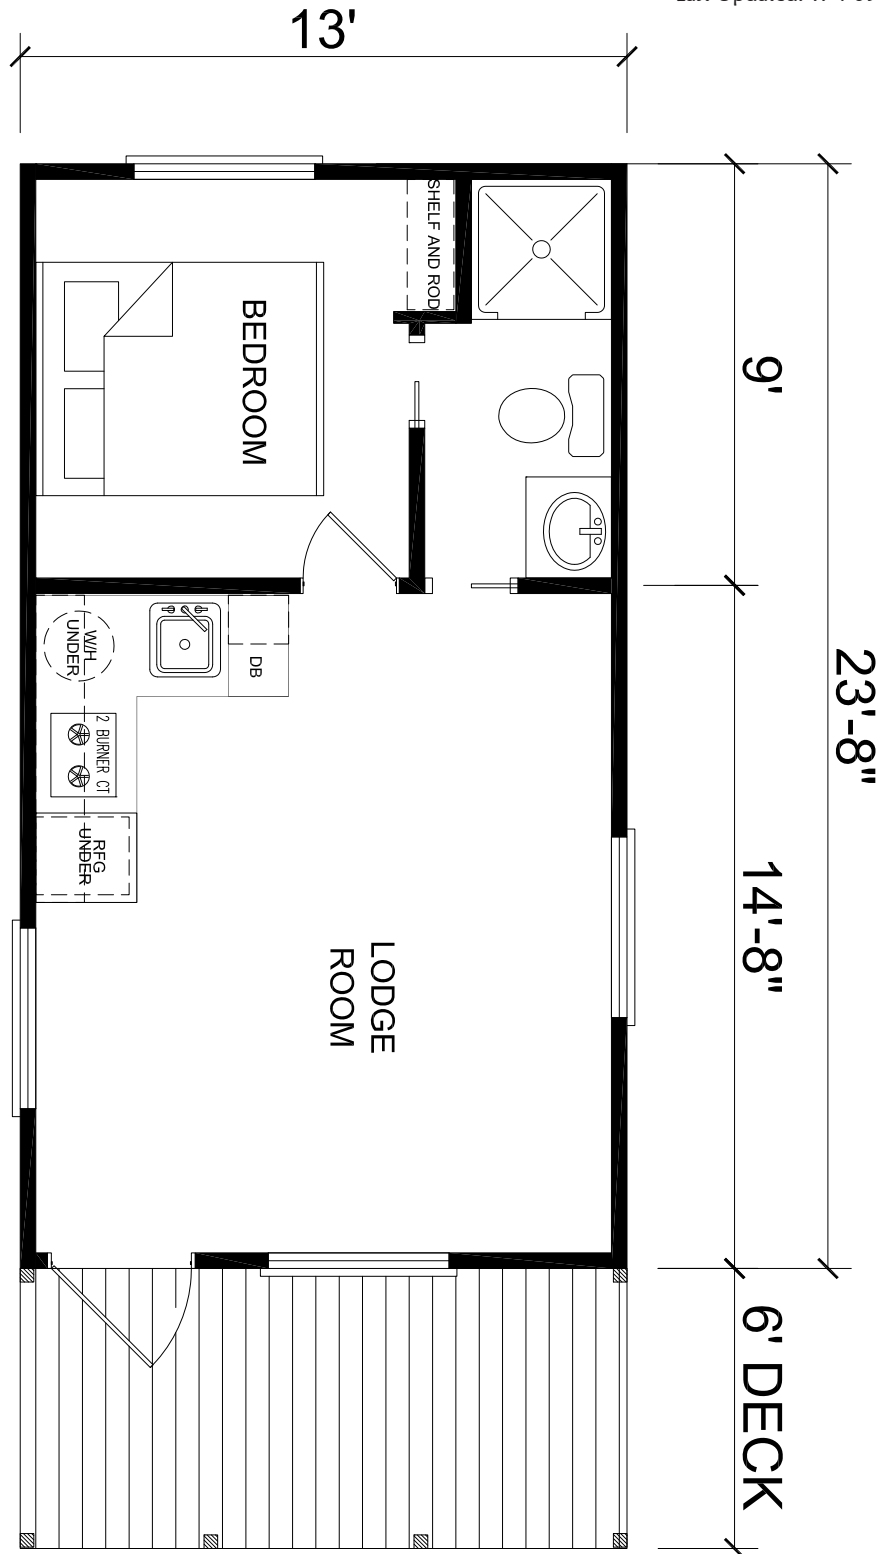

Highland Lakes

Rental Cottage Series

L-Kitchen
w/ Cooktop Range
6' Front Porch
Approx. 315 Sq. Ft.

Last Updated: 11-4-09

1-800-965-9693

Factory Expo!
"Factory Direct Value"
PARK MODELS
3401 W. Corsicana Highway, Athens, TX 75751