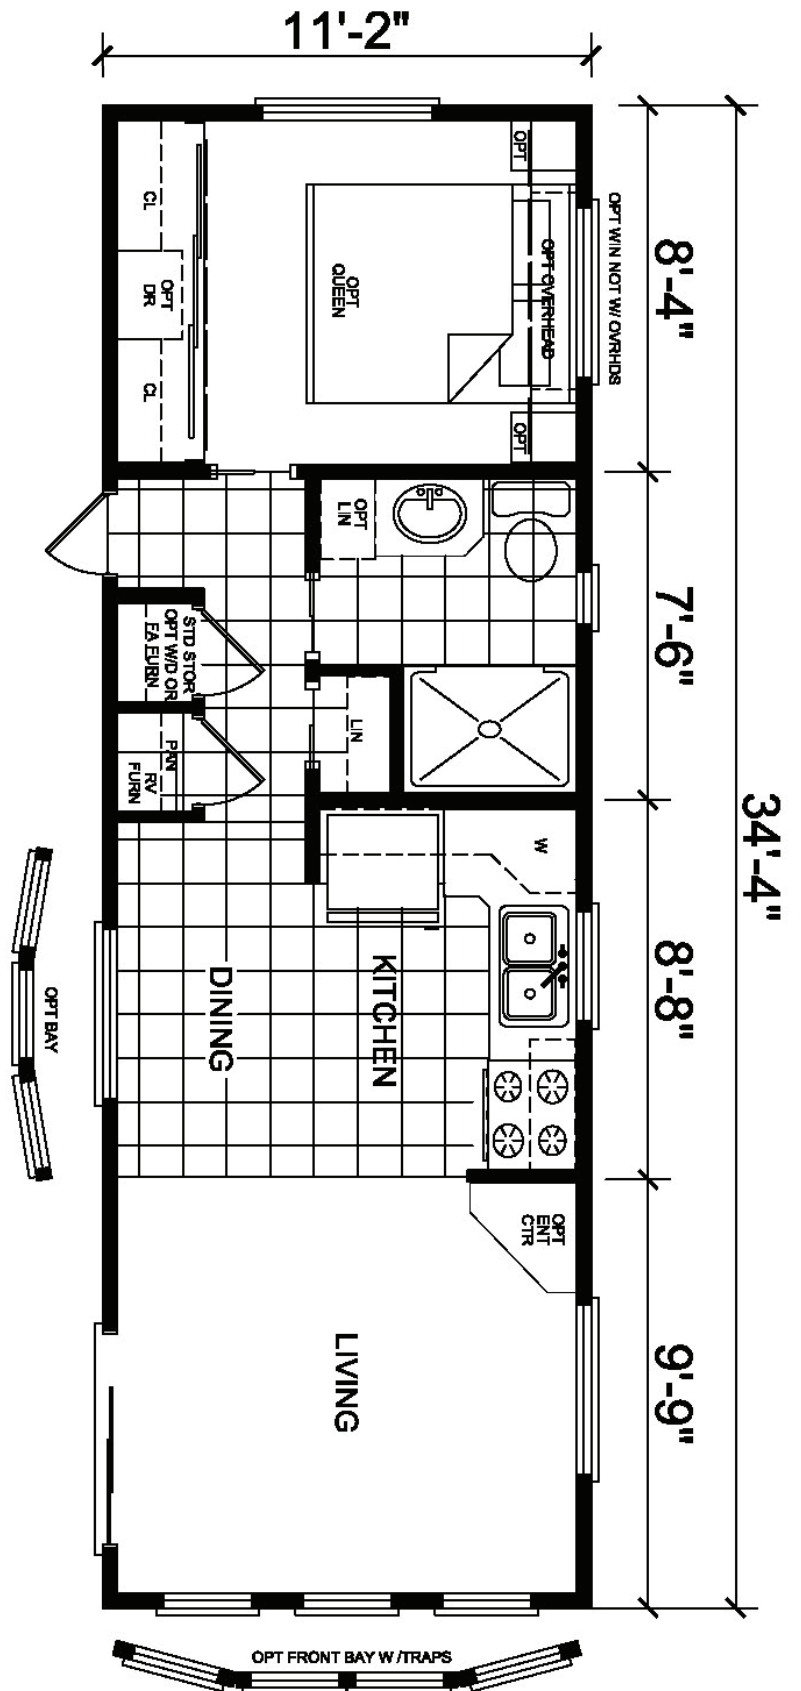

Hudson

Manor Series

L-Kitchen with
Special Entry Level
Standard Features

Factory Expo
"Factory Direct Value"
PARK MODELS
3401 W. Corsicana Highway, Athens, TX 75751

1-800-965-9693