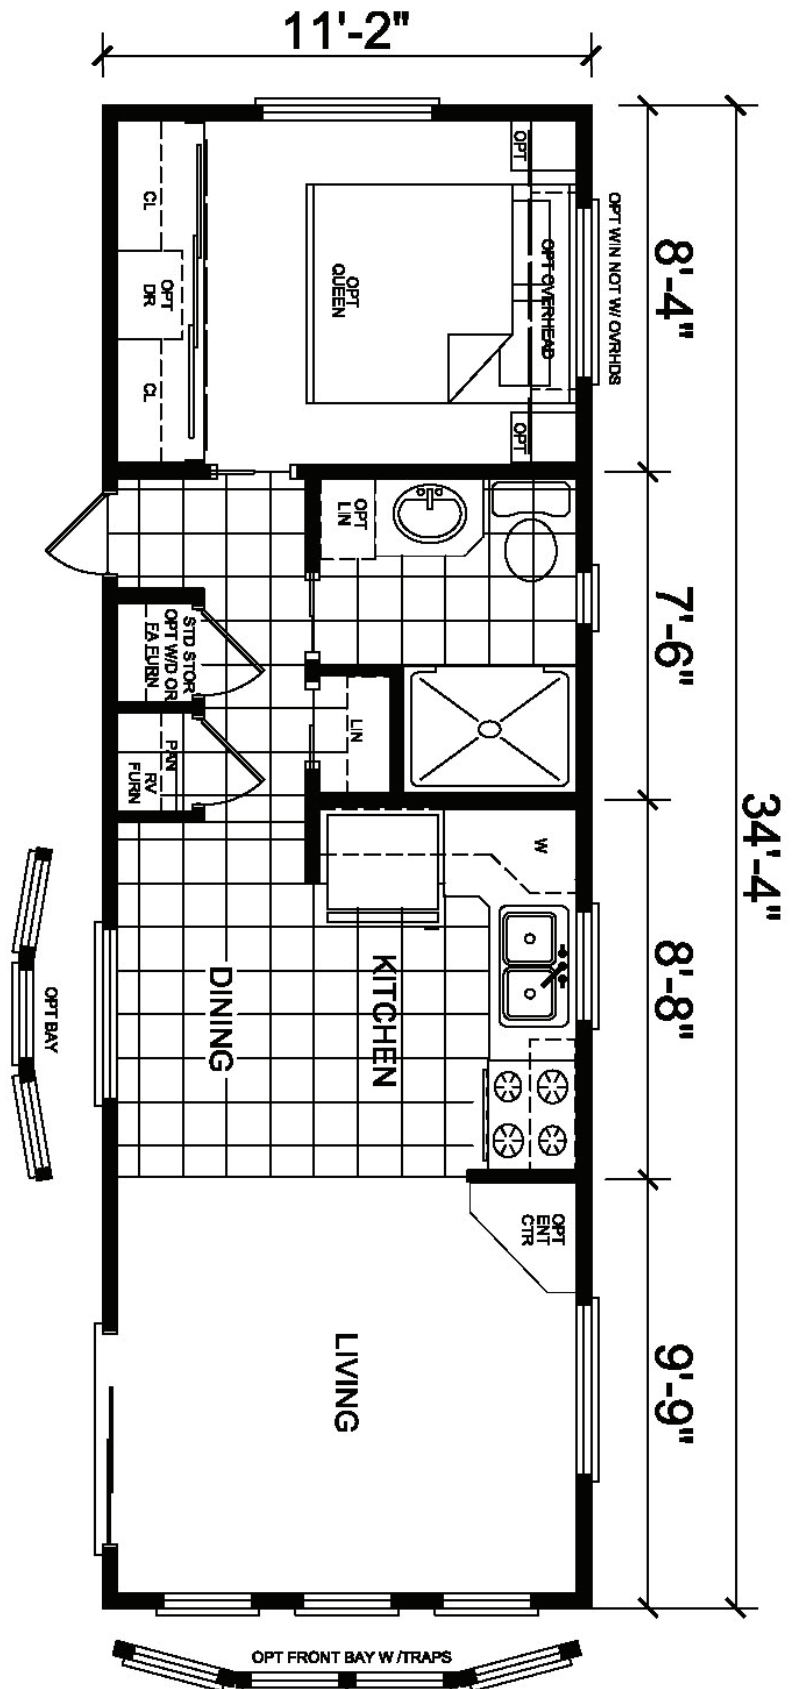

# Hudson

Manor Series

L-Kitchen with  
Special Entry Level  
Standard Features

**Factory Expo**  
"Factory Direct Value"  
PARK MODELS  
3401 W. Corsicana Highway, Athens, TX 75751

1-800-965-9693