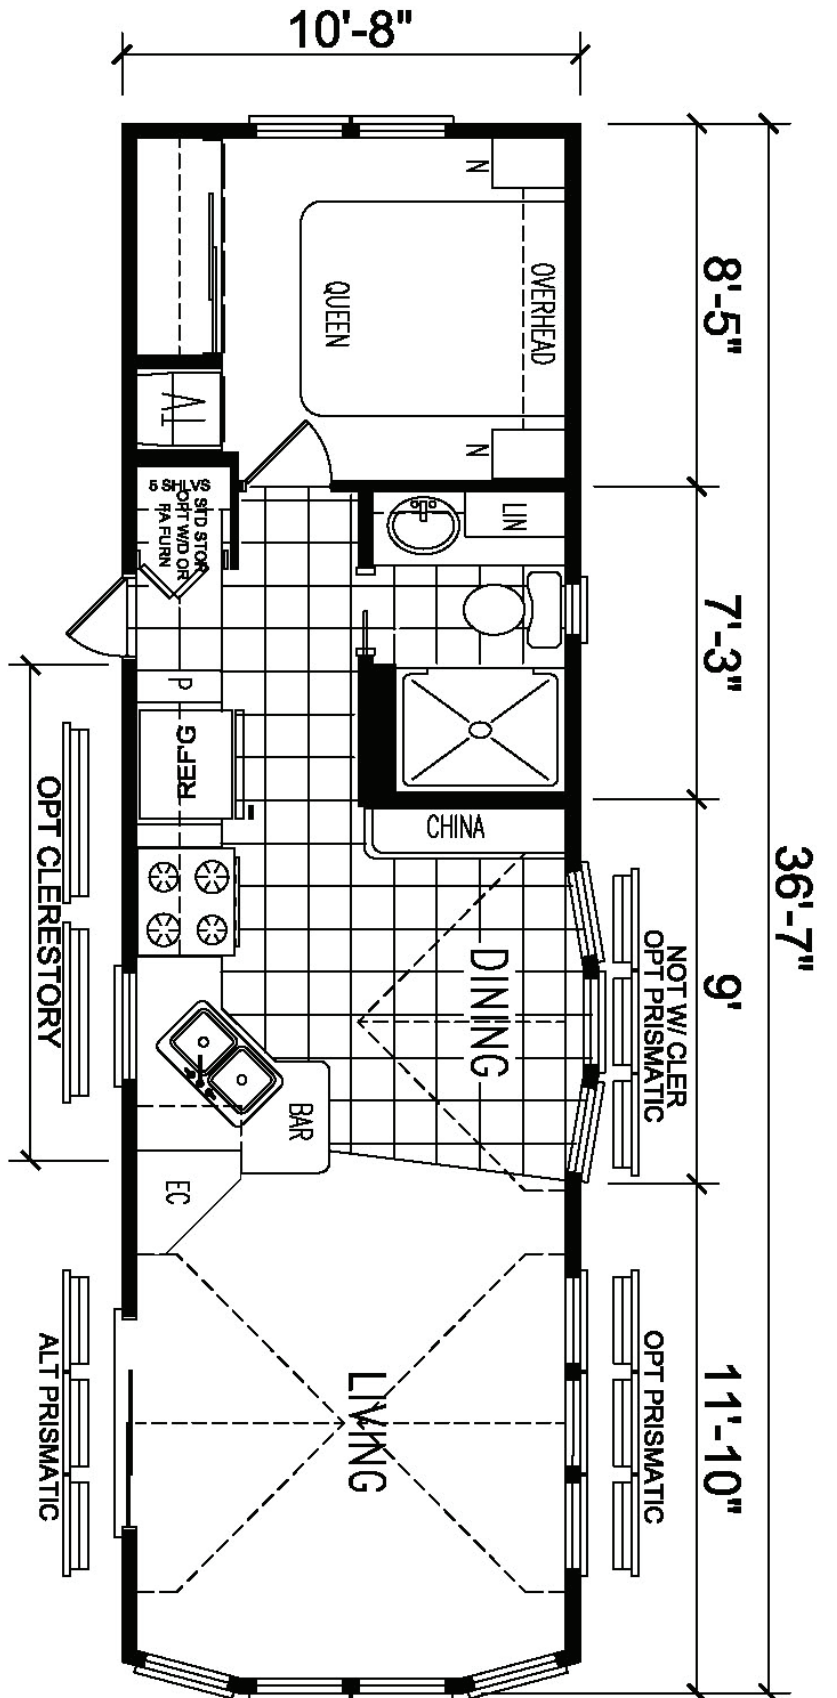

Imperial

Manor Series

L-Kitchen
with Side Bay

Factory Expo
 "Factory Direct Value"
 PARK MODELS
 3401 W. Corsicana Highway, Athens, TX 75751

1-800-965-9693