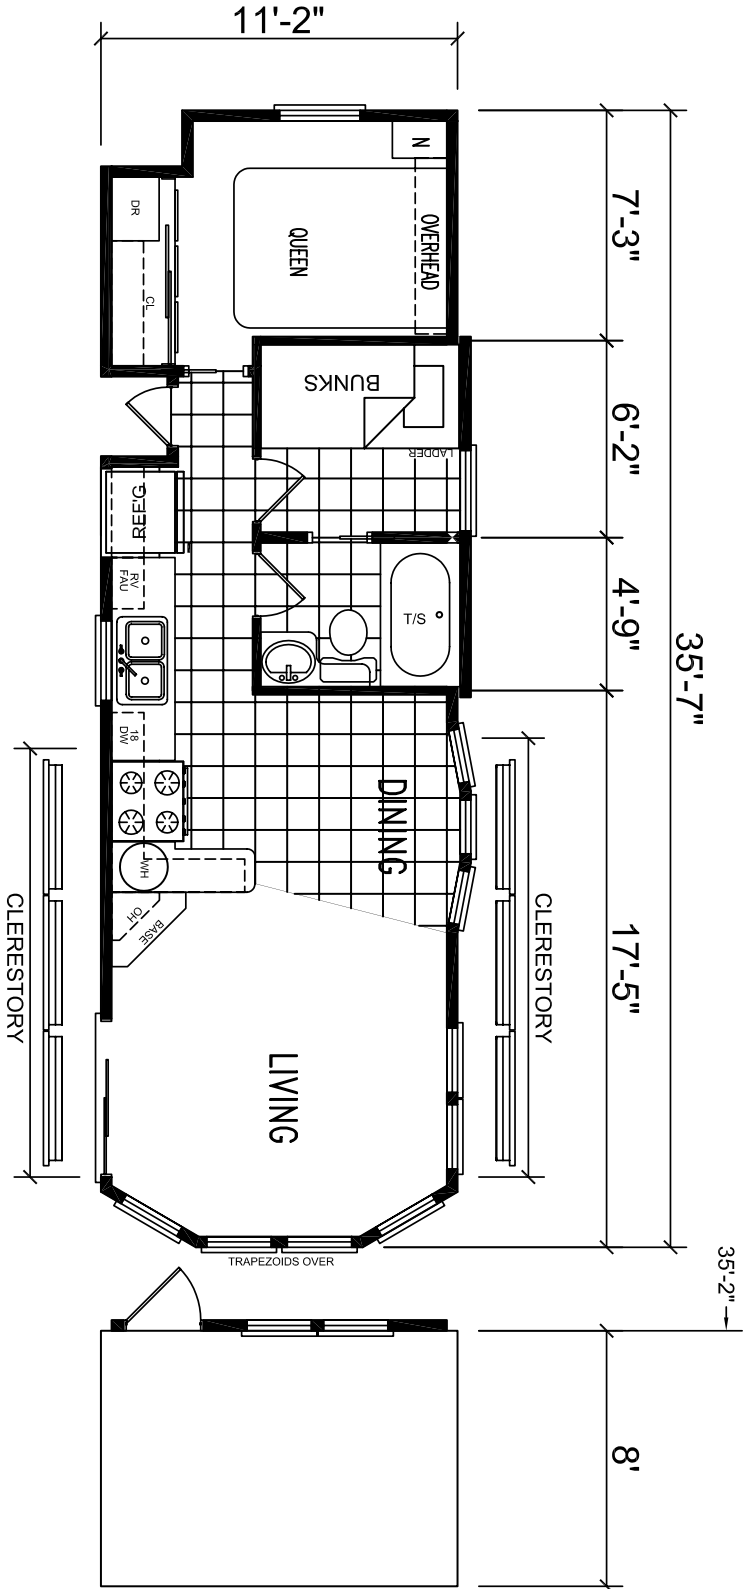

# Lakewood

Royal Series

L-Kitchen with Side Bay  
& Bonus or Bunk Room

Last Updated: 8-22-08

**Factory Expo**  
 "Factory Direct Value"  
 PARK MODELS  
 3401 W. Corsicana Highway, Athens, TX 75751

1-800-965-9693