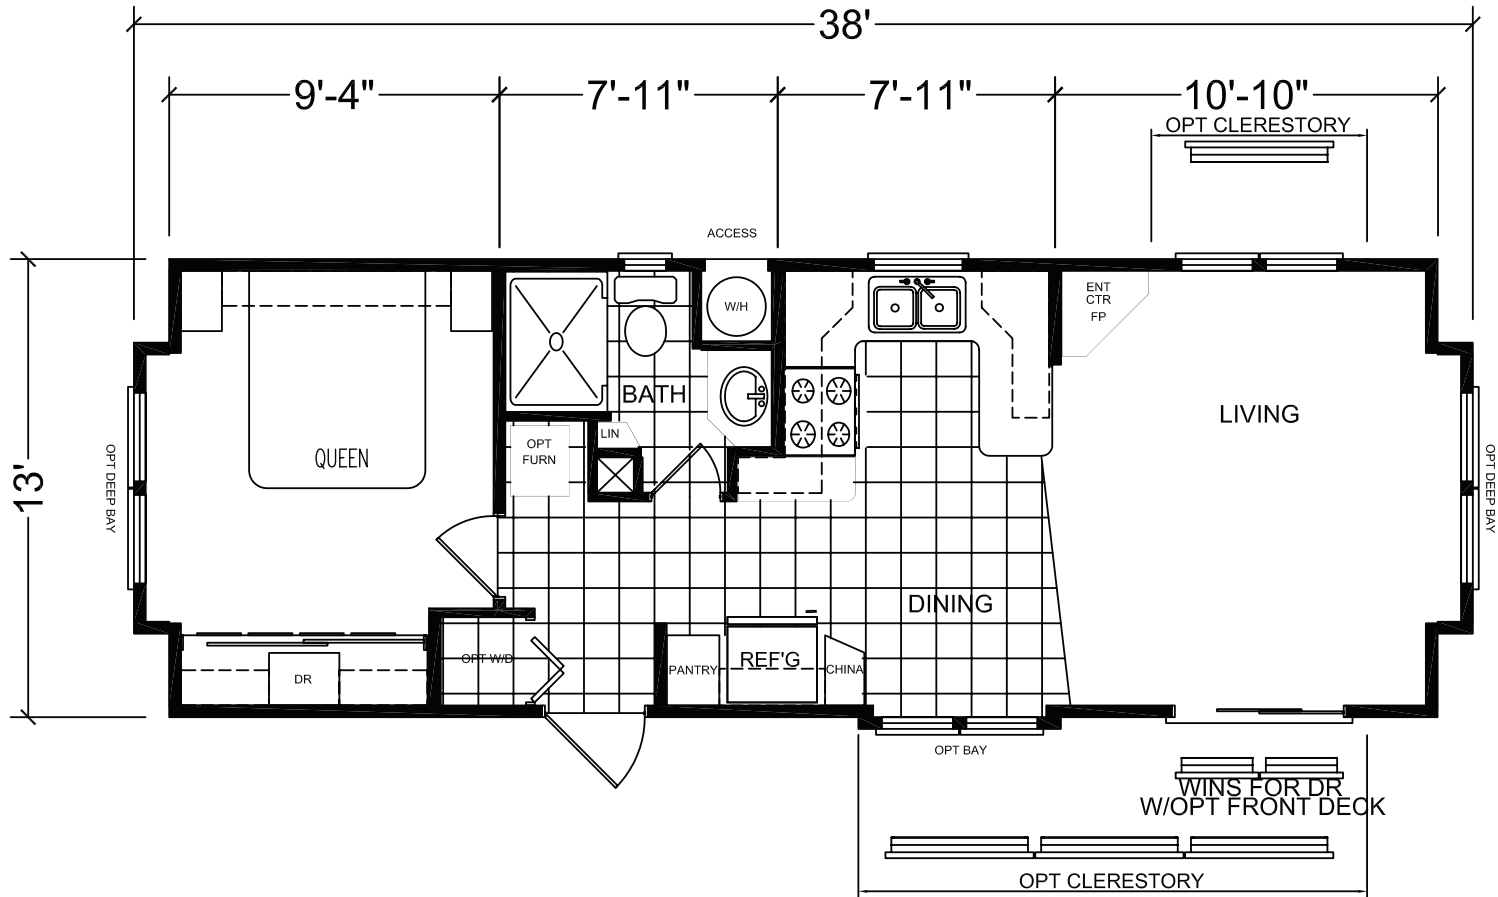

1 Bedroom, 1 Bath  
Approx. 499 SQ. FT.

Laredo  
Grand Park Series

**Factory Expo**  
"Factory Direct Value" HOME CENTERS  
3401 W. Corsicana Highway, Athens, TX 75751

1-800-218-5309