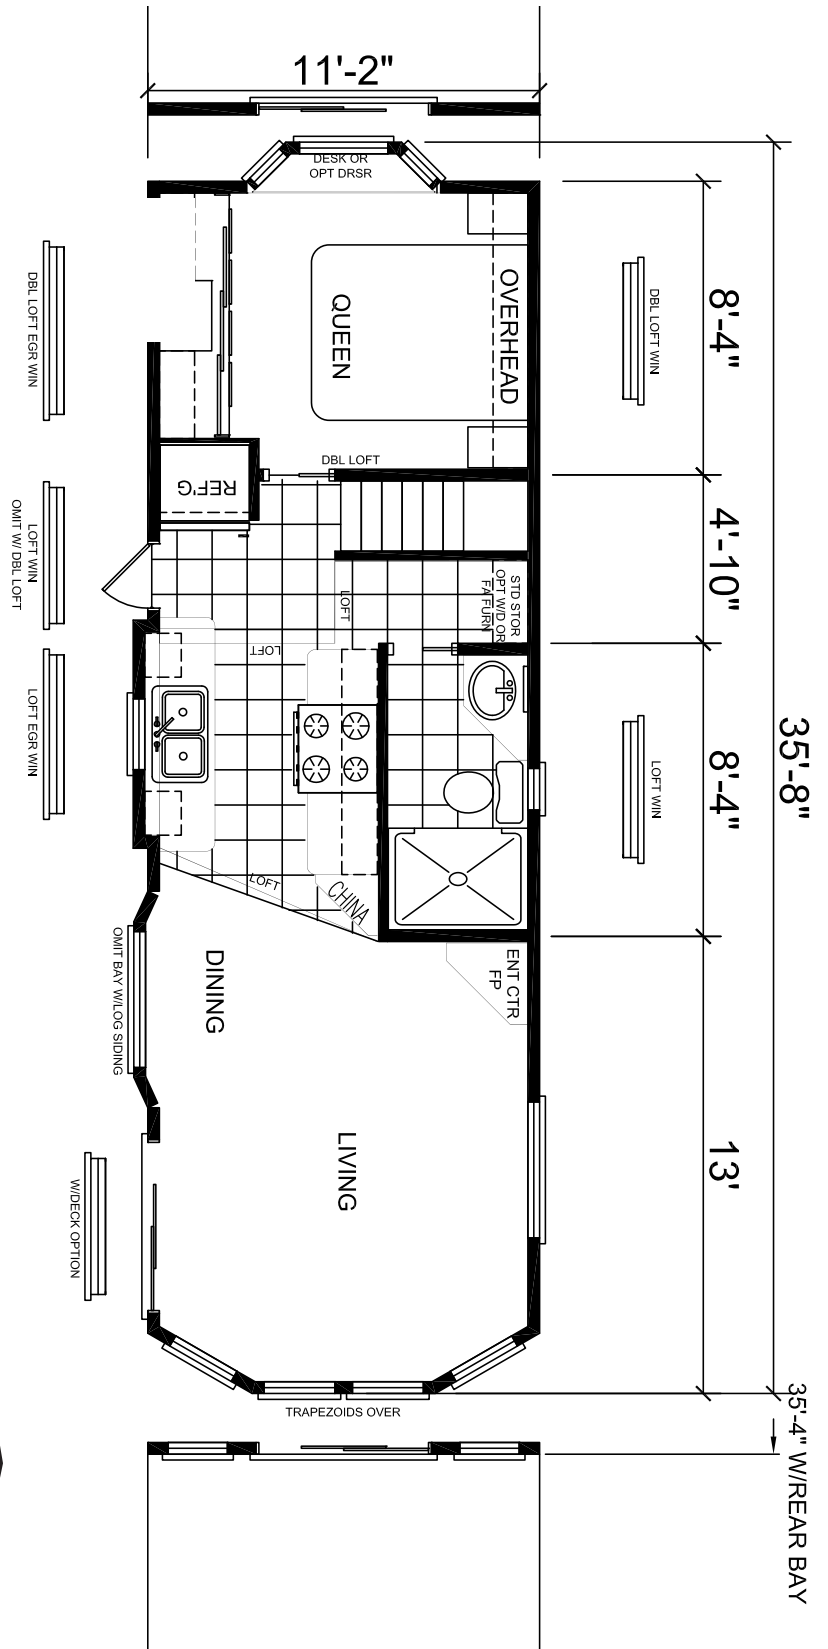

Lyndon

Cabin Series

Galley Kitchen w/ Rear Bay and Bonus Room

Factory Expo
 "Factory Direct Value"
 PARK MODELS
 3401 W. Corsicana Highway, Athens, TX 75751

1-800-965-9691