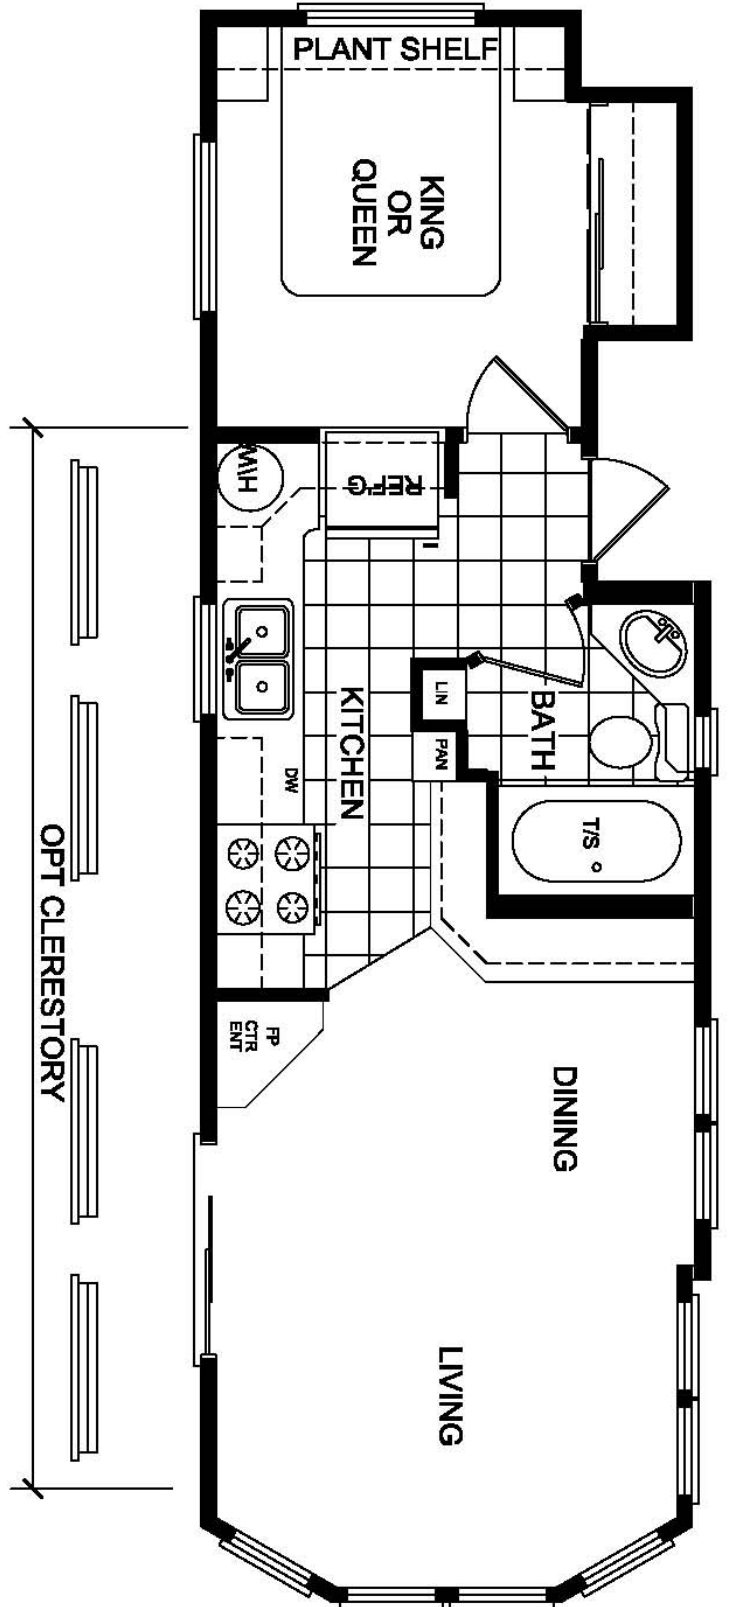

# Madison

Royal Series

Galley Kitchen with  
Wrap Around Hutch

Last Updated: 8-22-08

LG TRAPS OVER

**Factory Expo**  
 "Factory Direct Value"  
 PARK MODELS  
 3401 W. Corsicana Highway, Athens, TX 75751

1-800-965-9693