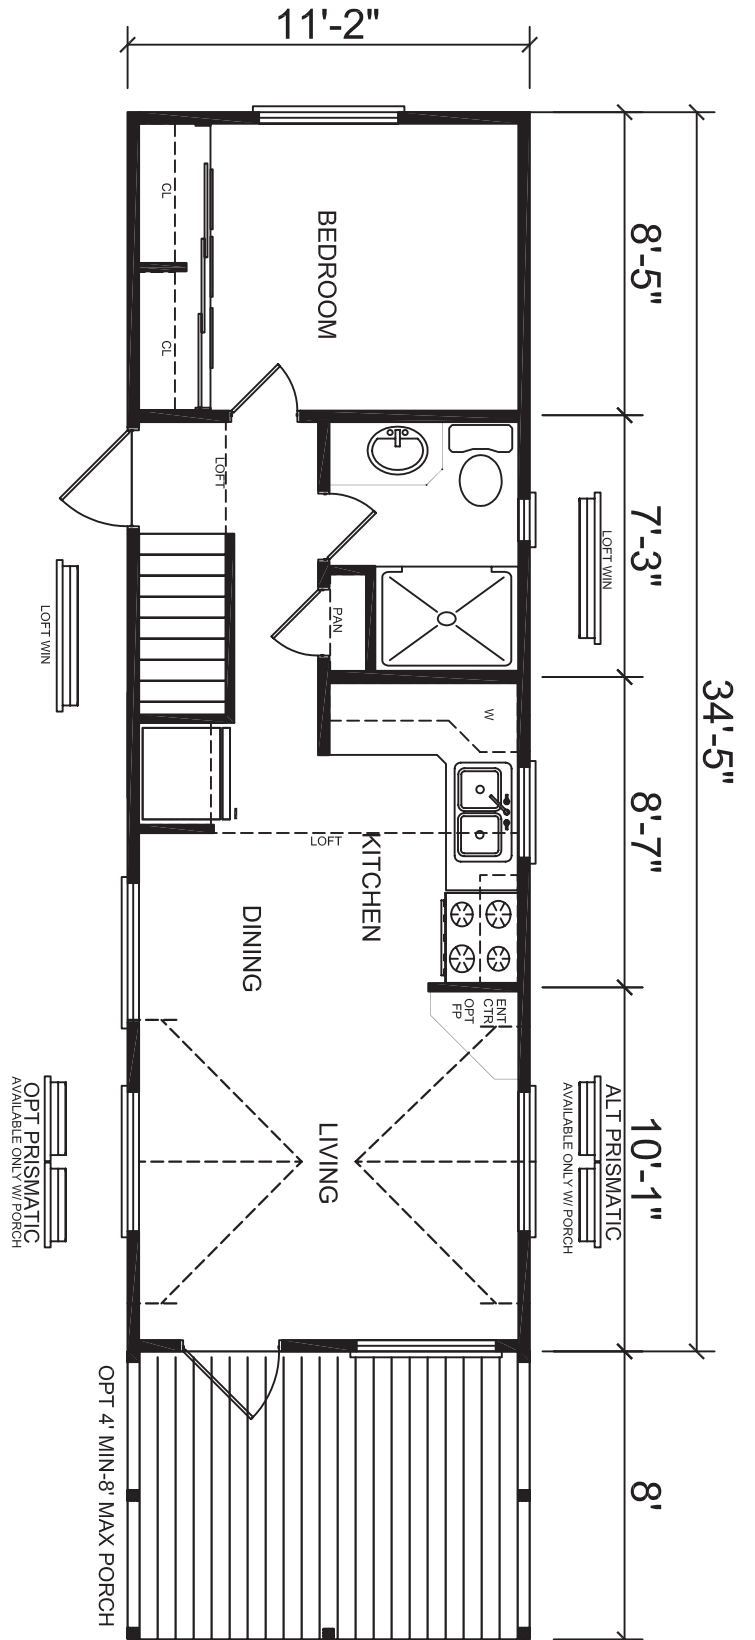

# Monroe

Cabin Series

## L-Kitchen (Loft Optional)

**Factory Expo**  
 "Factory Direct Value"  
 PARK MODELS  
 3401 W. Corsicana Highway, Athens, TX 75751

1-800-965-9691