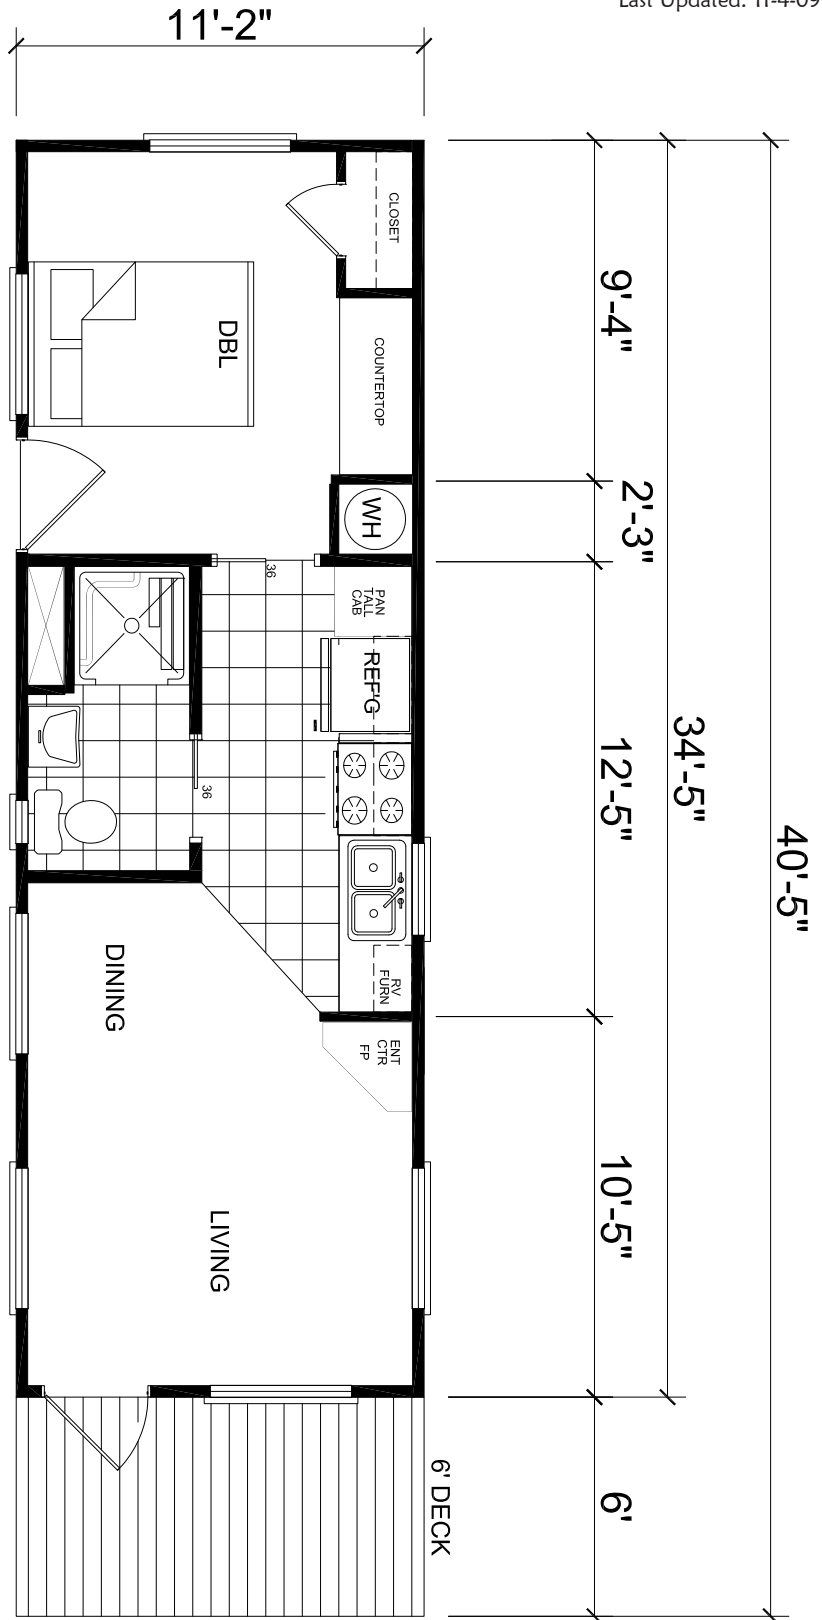

Mountain Creek

Rental Cottage Series

**Galley Kitchen
w/ Roll-In Shower
Handicap Toilet/Grab Bars
Approx. 393 Sq. Ft.**

Last Updated: 11-4-09

3401 W. Corsicana Highway, Athens, TX 75751

Factory Expo
"Factory Direct Value"
PARK MODELS