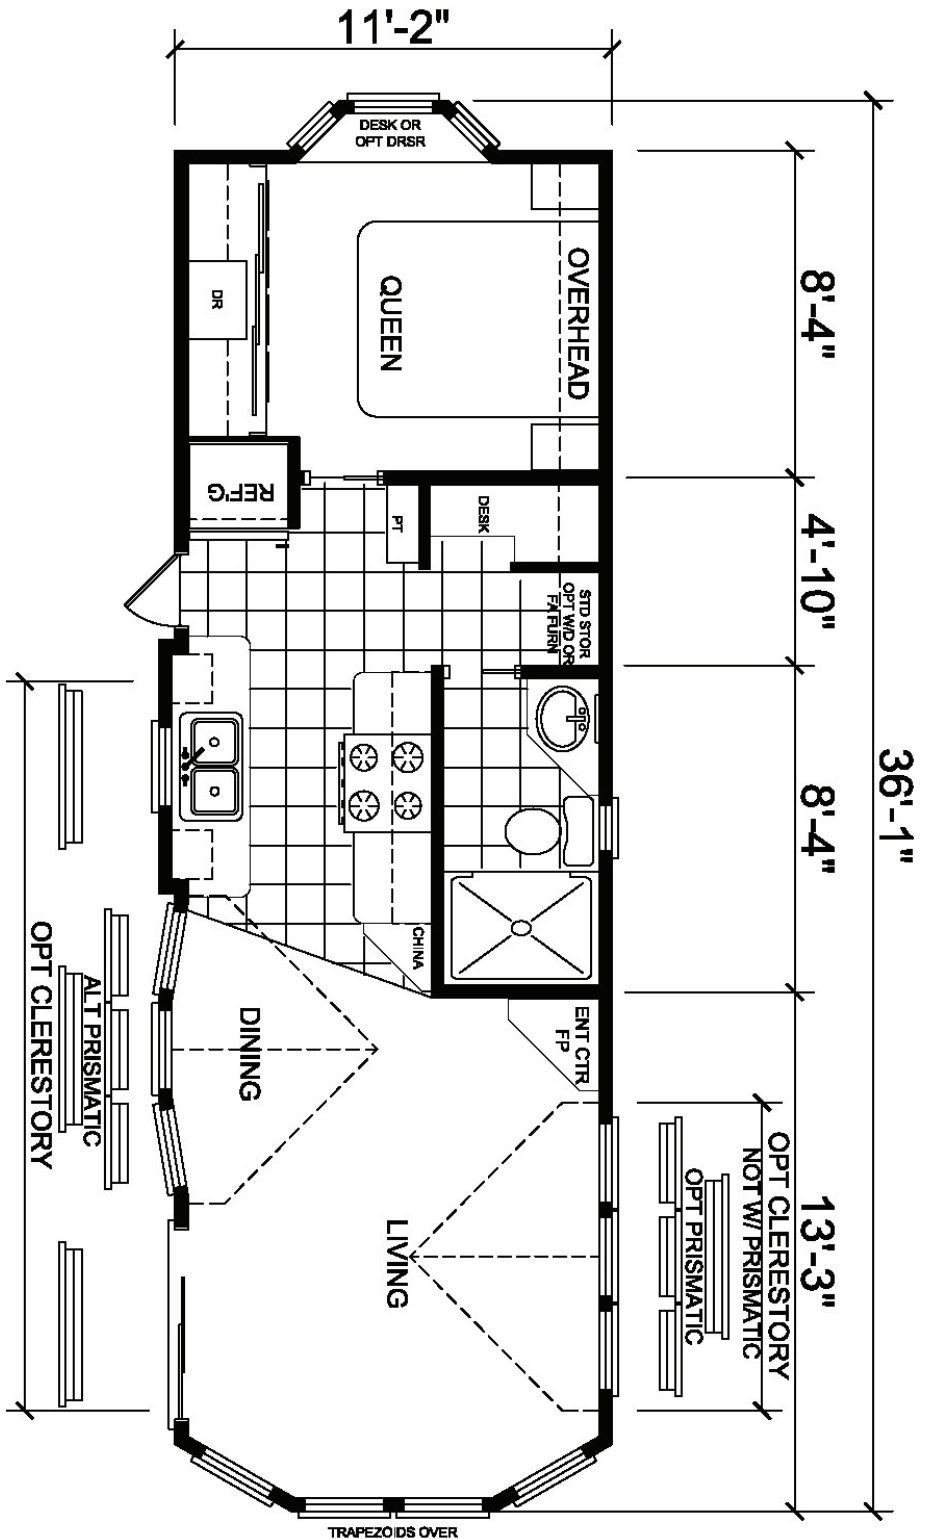

Newberry

Royal Series

Galley Kitchen with Rear Bay & Bonus Room

Factory Expo
 "Factory Direct Value"
 PARK MODELS
 3401 W. Corsicana Highway, Athens, TX 75751

1-800-965-9693