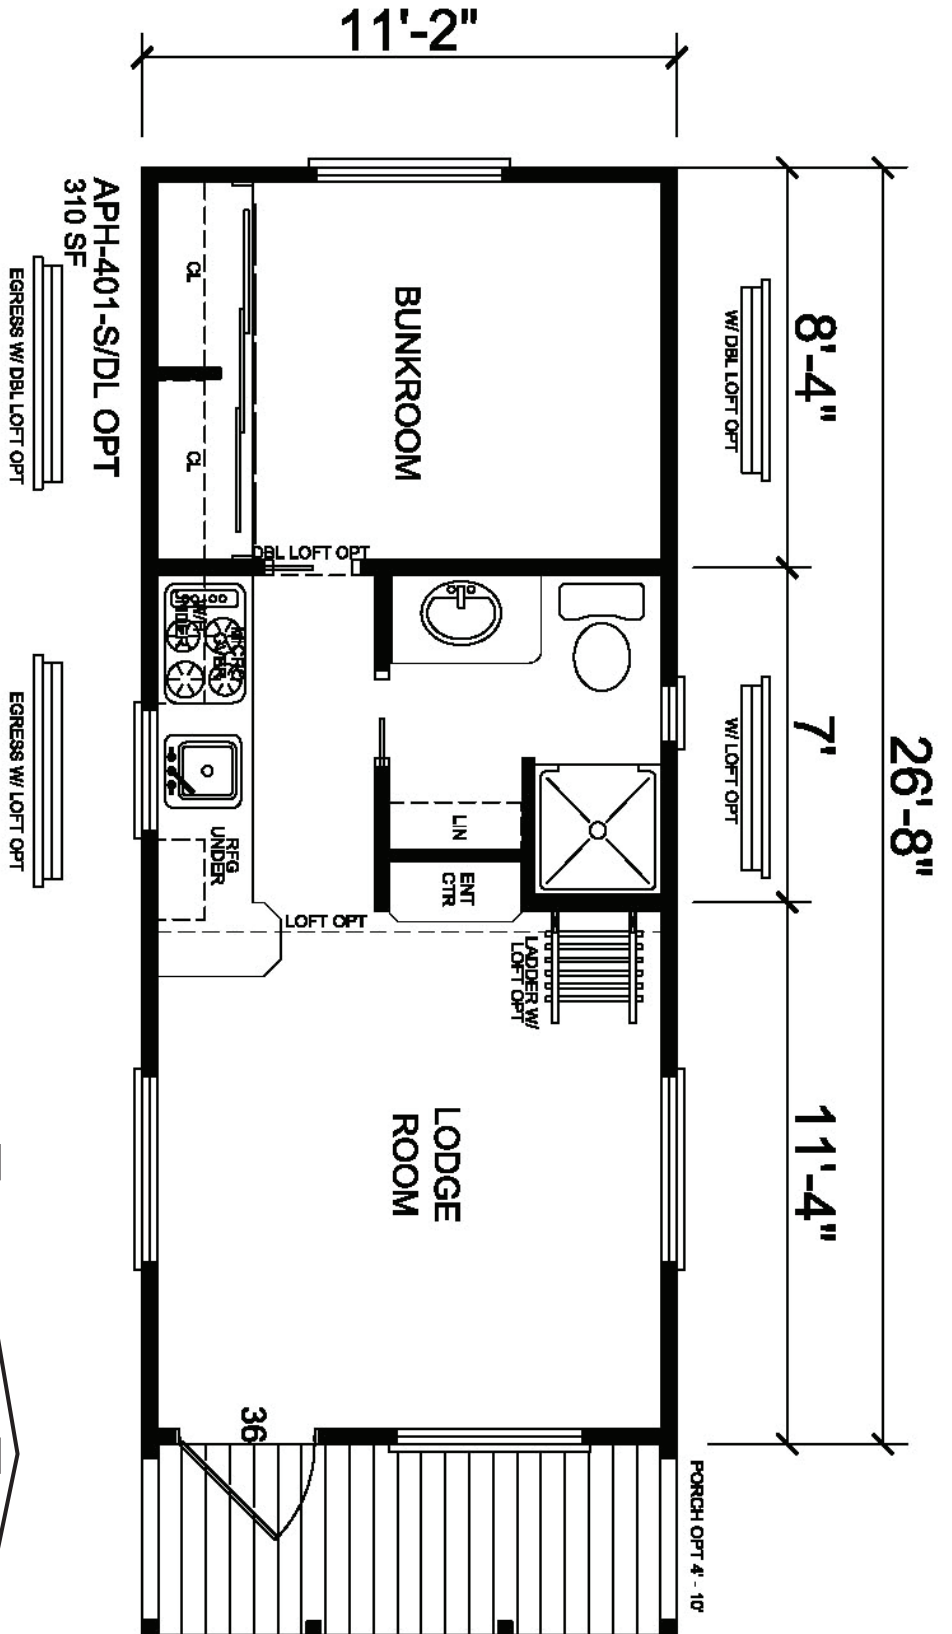

Pine Top

Cabin Series

Galley Kitchen with Rear
Bunk Room-Special Specs

Factory Expo
 "Factory Direct Value"
 PARK MODELS
 3401 W. Corsicana Highway, Athens, TX 75751

1-800-965-9691