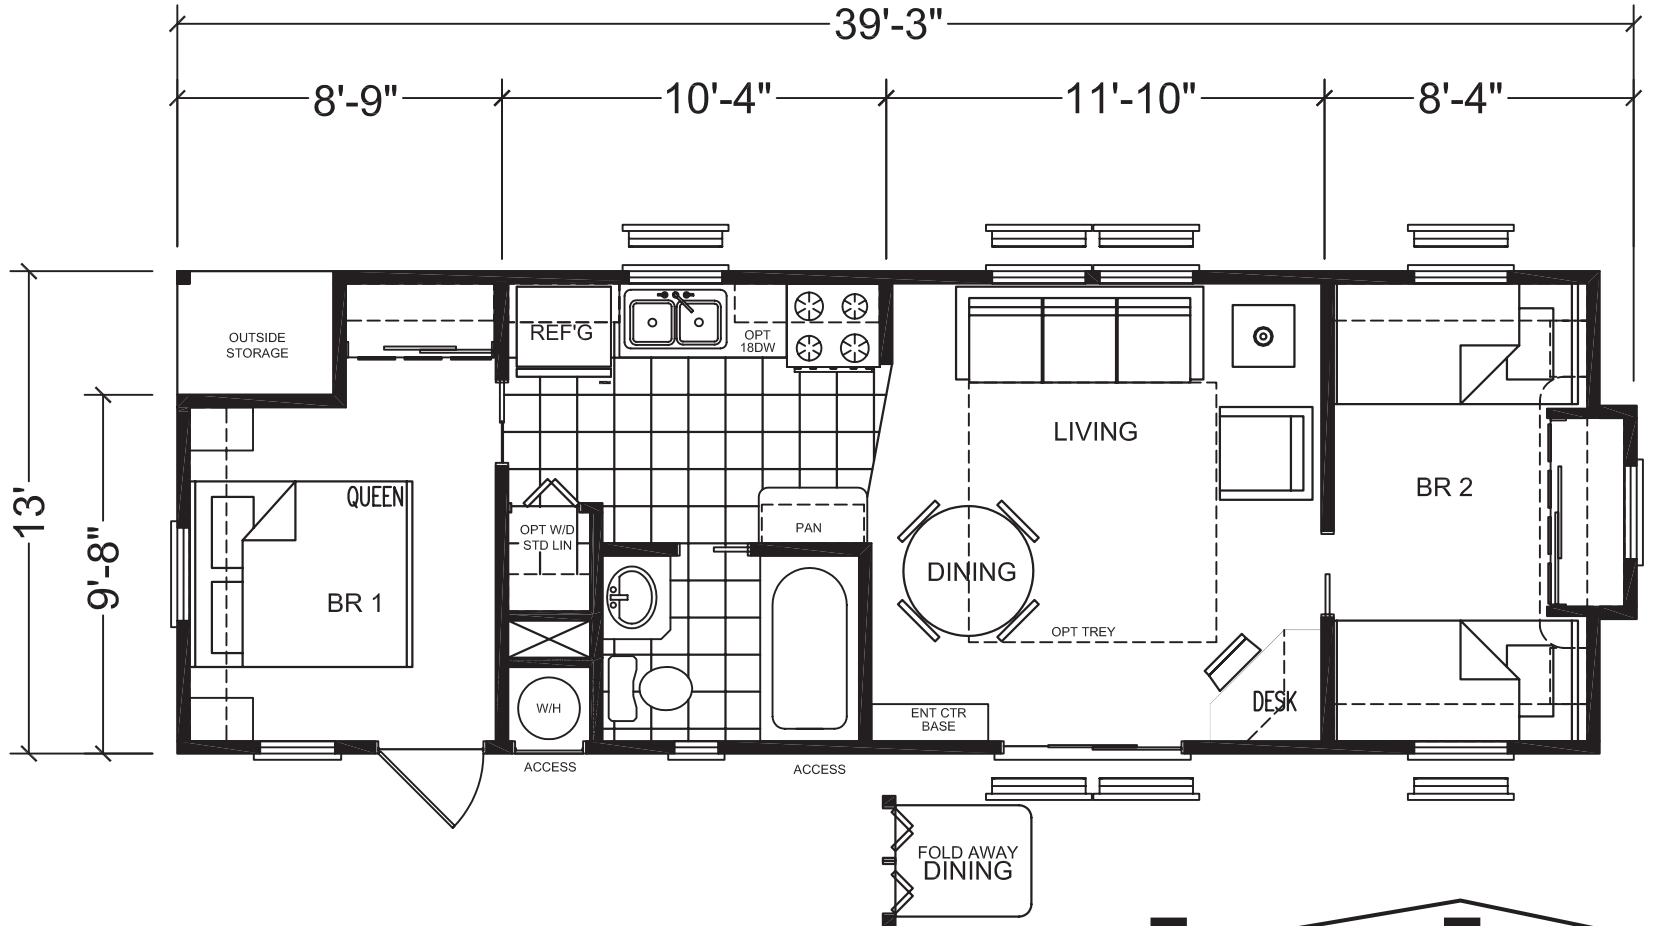

1 Bedroom, 1 Bath
Approx. 499 SQ. FT.

Richardson
Grand Park Series

Factory Expo
"Factory Direct Value" HOME CENTERS
3401 W. Corsicana Highway, Athens, TX 75751

1-800-218-5309