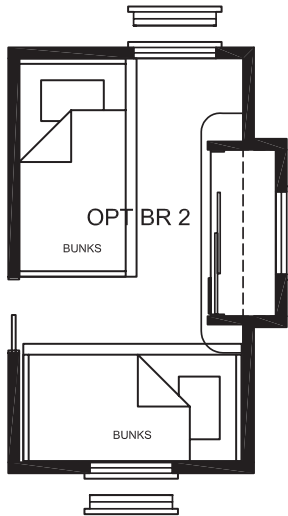

1 Bedroom, 1 Bath
Approx. 499 SQ. FT.

Richardson
Grand Park Series

Factory Expo
"Factory Direct Value" HOME CENTERS
3401 W. Corsicana Highway, Athens, TX 75751

1-800-218-5309