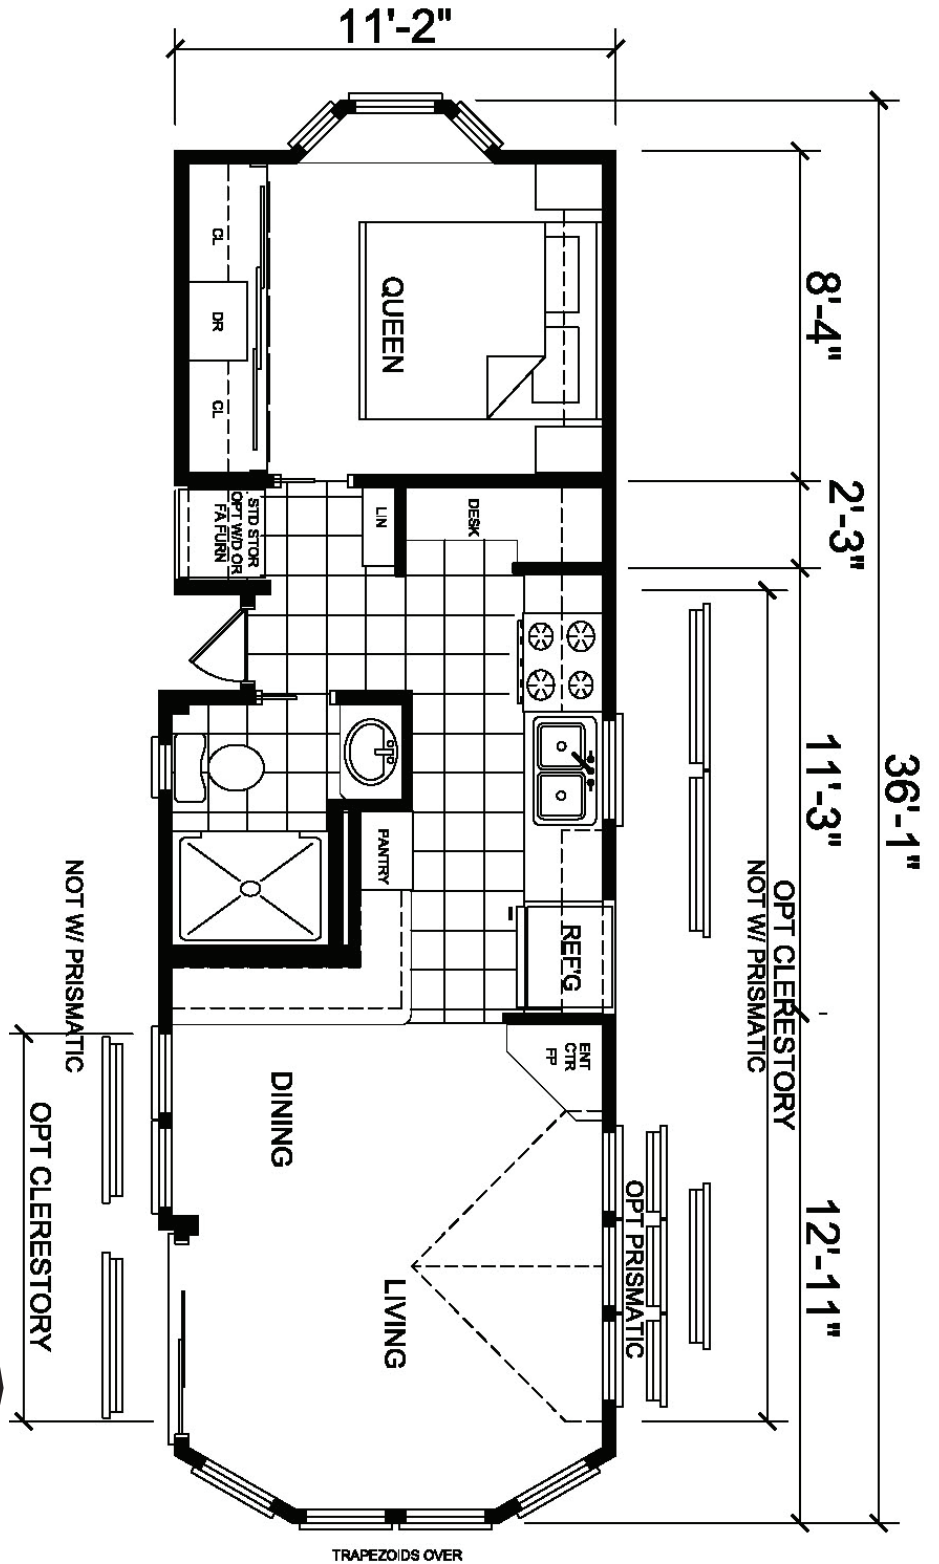

# Ridgeway

Royal Series

Reverse Galley Kitchen  
with Rear Bay &  
Recessed Entry

**Factory Expo**  
"Factory Direct Value"  
PARK MODELS  
3401 W. Corsicana Highway, Athens, TX 75751

1-800-965-9693