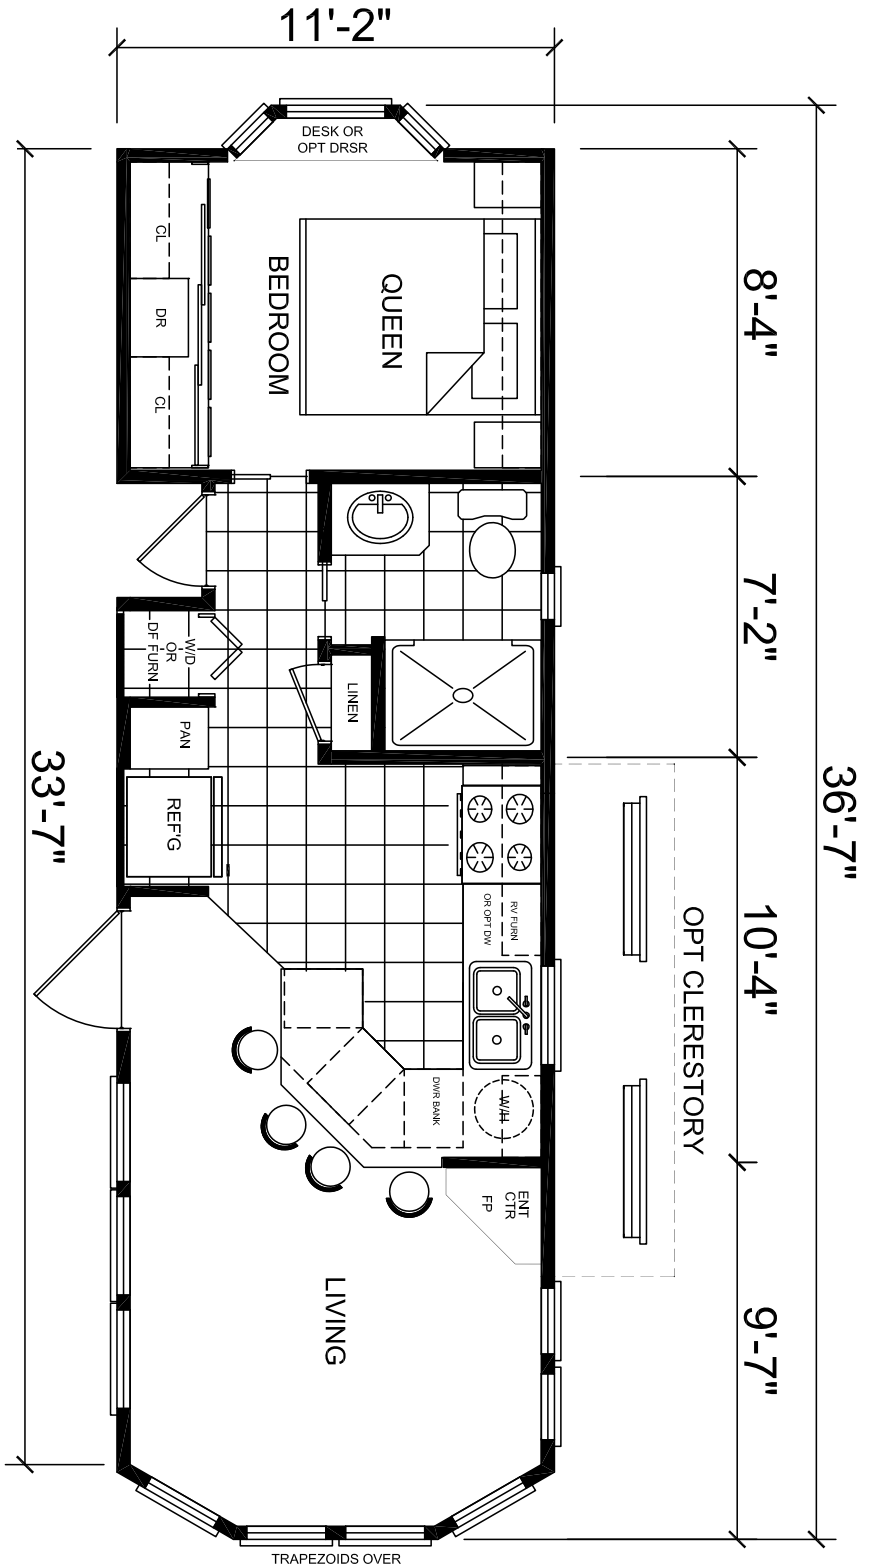

Riviera II

Royal Series

Deluxe Kitchen with Eating Bar

Last Updated: 12-9-08

1-800-965-9693

Factory Expo
 "Factory Direct Value"
 PARK MODELS
 3401 W. Corsicana Highway, Athens, TX 75751