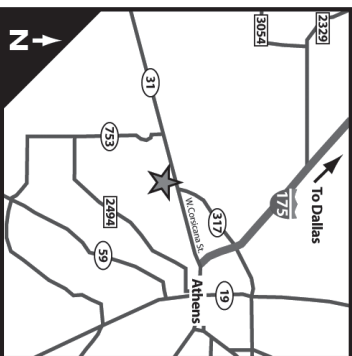

## Mini-Kitchen Hunting Lodge

**Factory Expo**  
 "Factory Direct Value"  
 PARK MODELS  
 3401 W. Corsicana Highway, Athens, TX 75751

1-800-965-9691