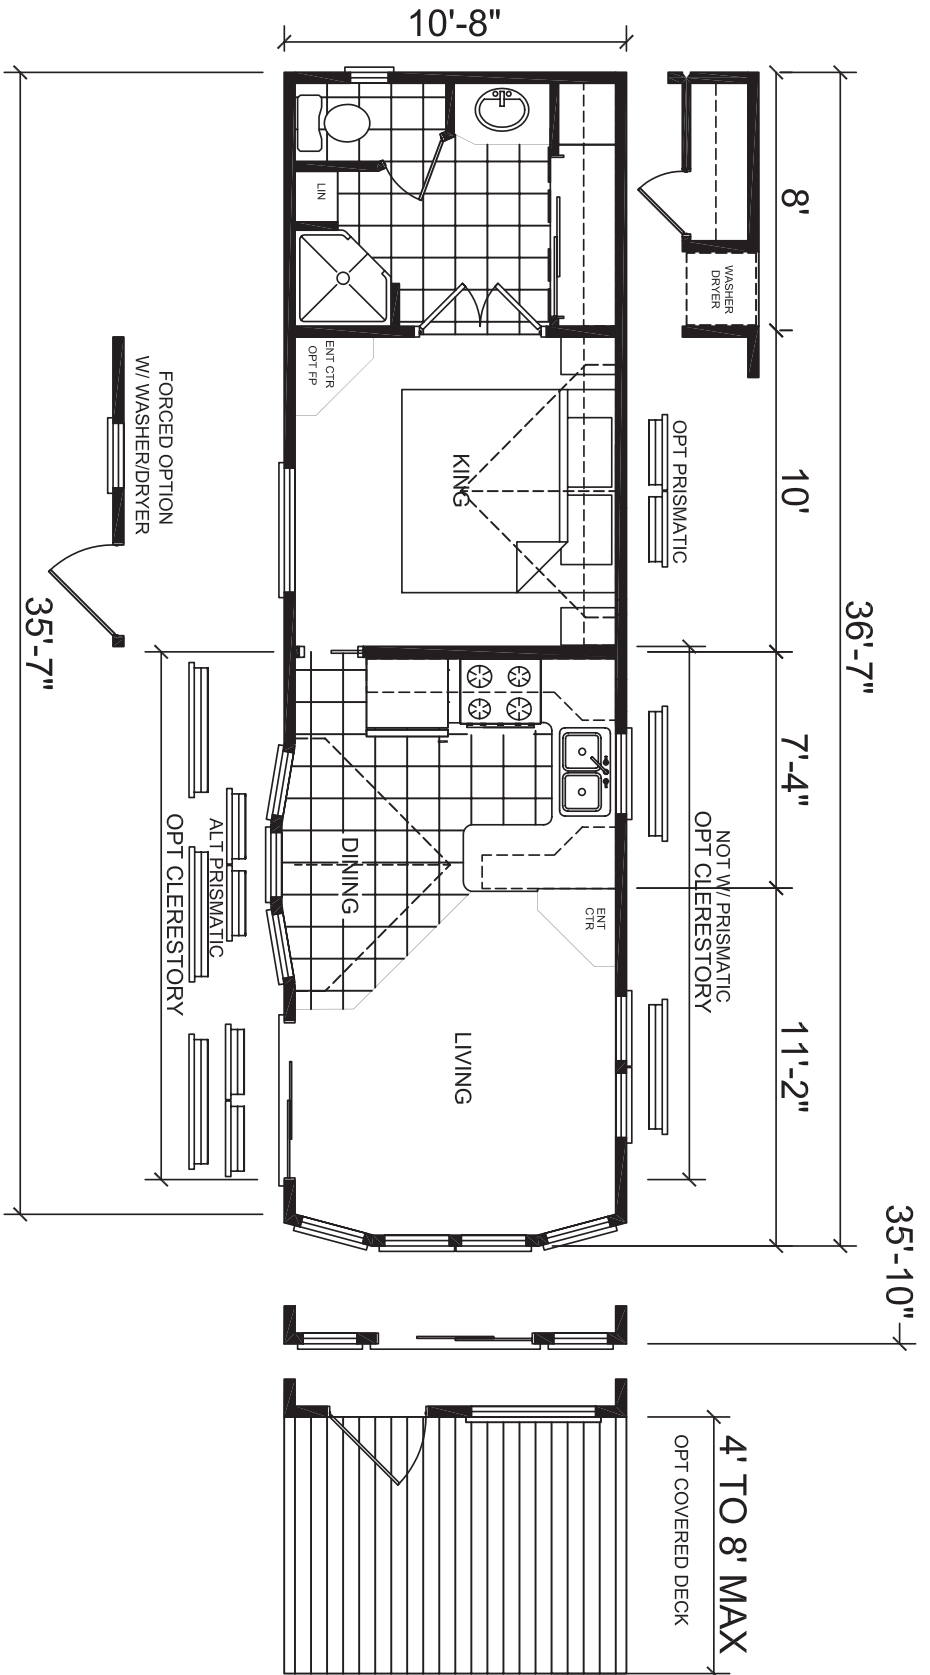

# Sherwood

Royal Series

## U-Kitchen Back Bathroom

**Factory Expo**  
 "Factory Direct Value"  
 PARK MODELS  
 3401 W. Corsicana Highway, Athens, TX 75751

1-800-965-9693