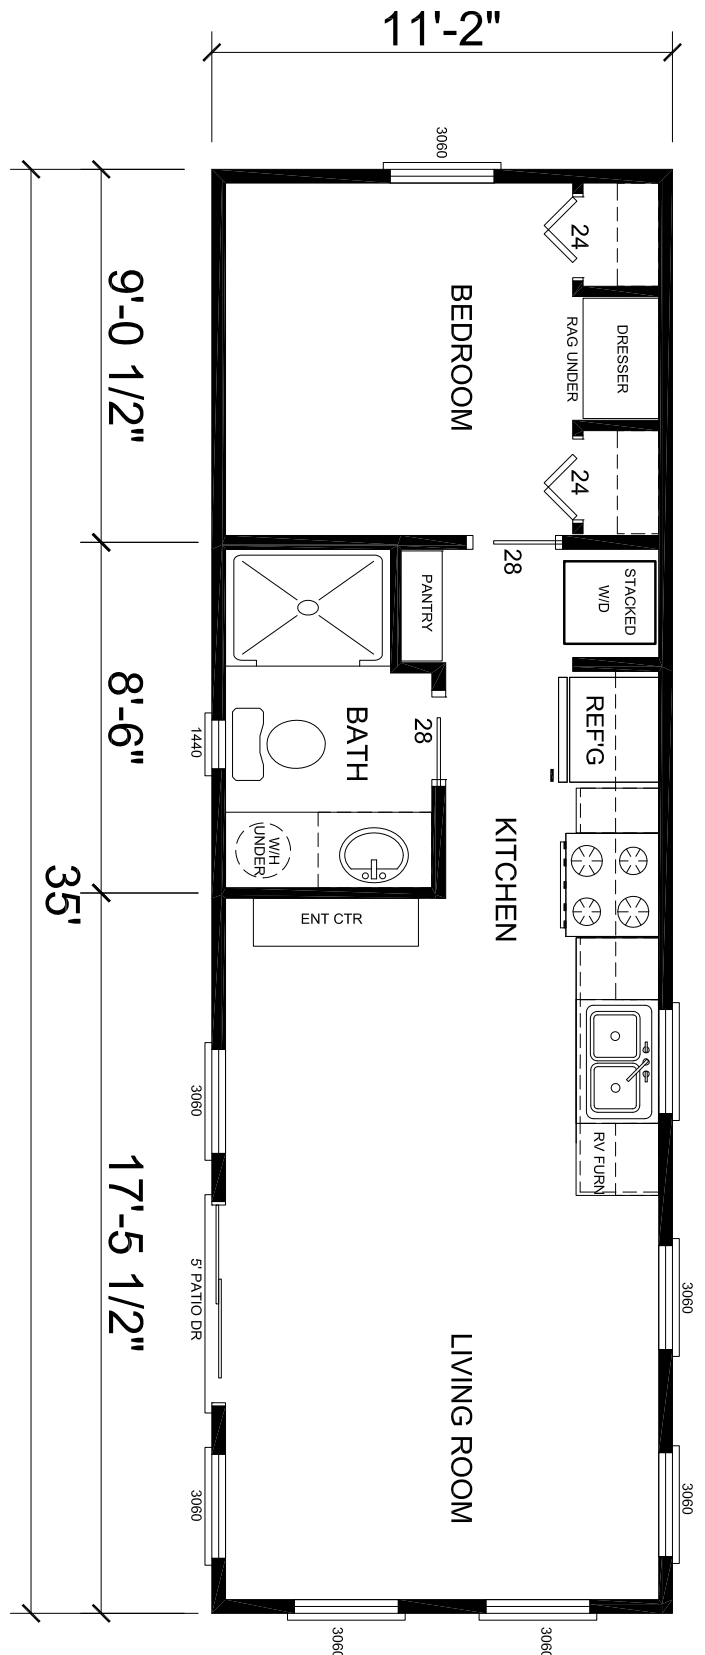

Southern Charm

Winter Special Series

One Bedroom, One Bath
Approx. 399 Sq. Ft.

Last Updated: 2-20-12

I authorize Factory Expo Park Models to build my house, per this plan.
X _____
Customer Signature/Date _____