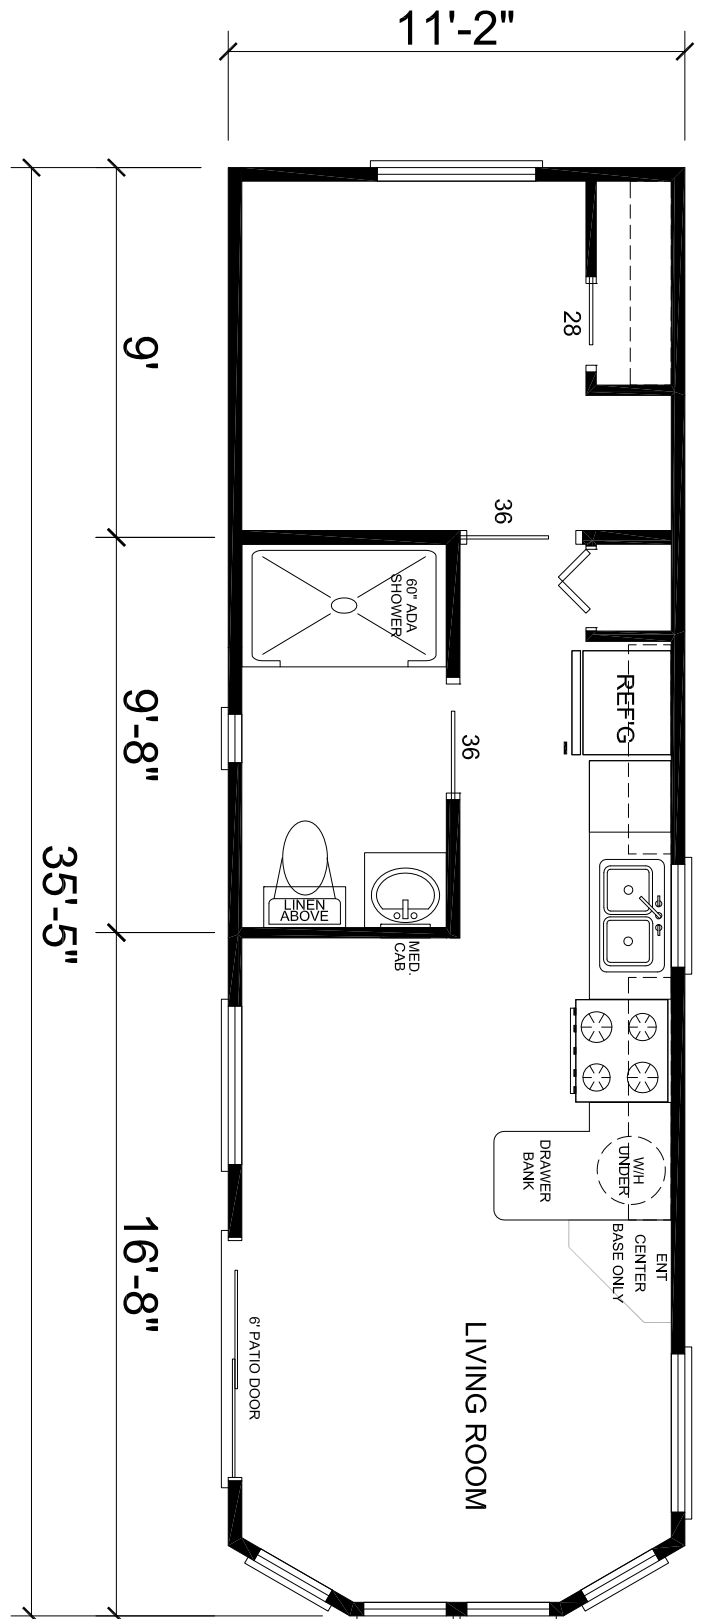

Southern Comfort

Winter Special Series

One Bedroom
One Bathroom

Last Updated: 8-26-10

3401 W. Corsicana Highway, Athens, TX 75751

Factory Expo
"Factory Direct Value"
PARK MODELS

1-800-965-9693