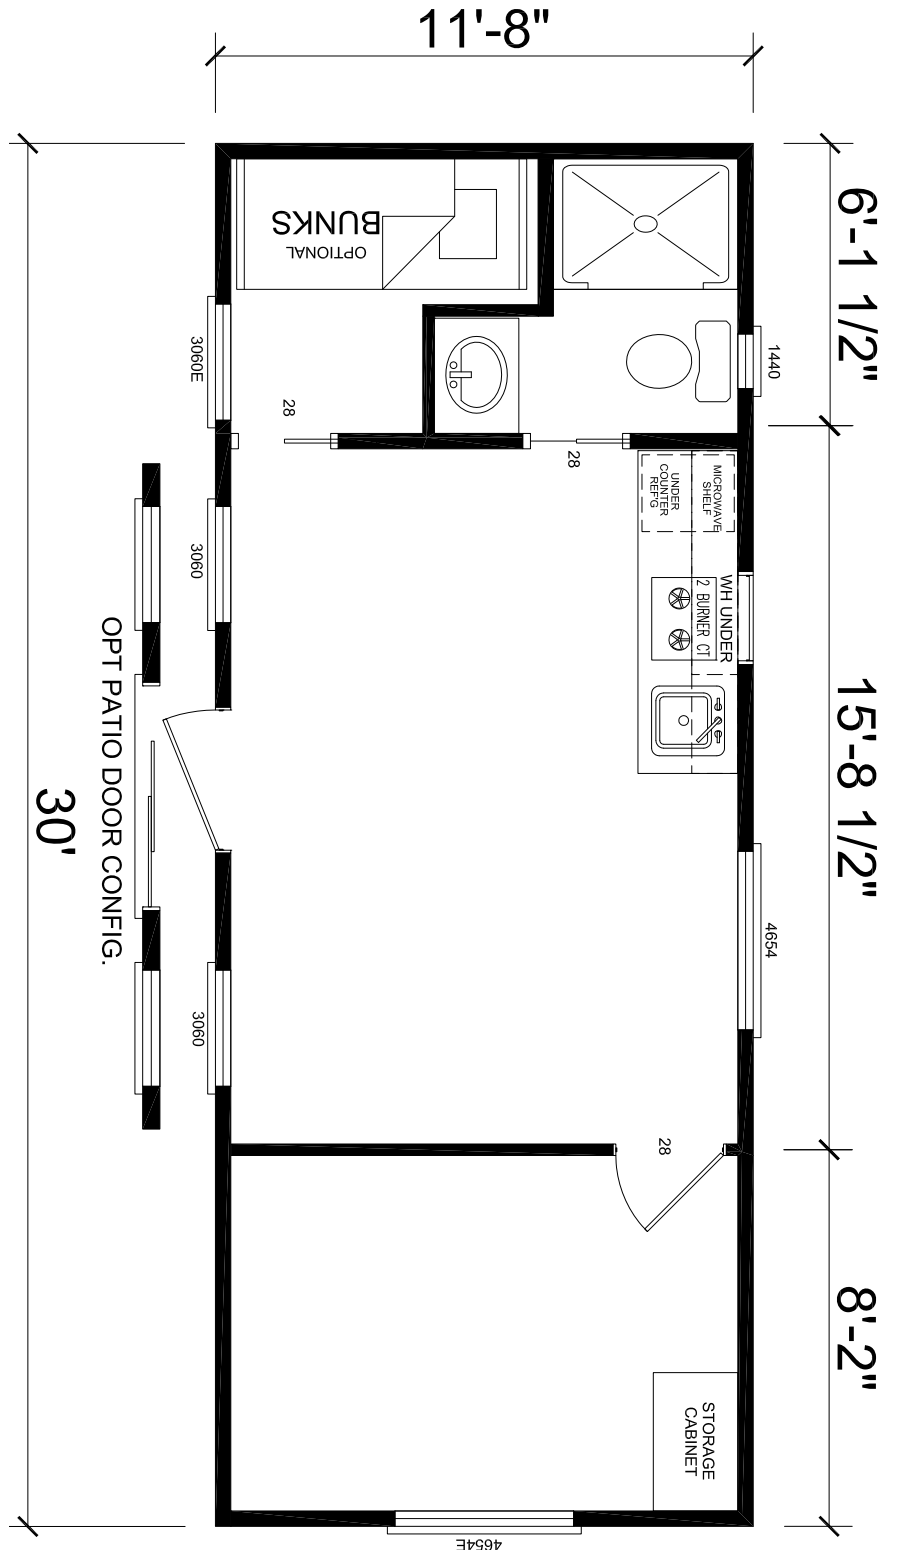

Texana

Rental Cottage Series

One Bedroom with
Separate Bonus Room
(bunks optional)
Approx. 358 Sq. Ft.

Last Updated: 11-4-09

Factory Expo!
"Factory Direct Value"
PARK MODELS
3401 W. Corsicana Highway, Athens, TX 75751