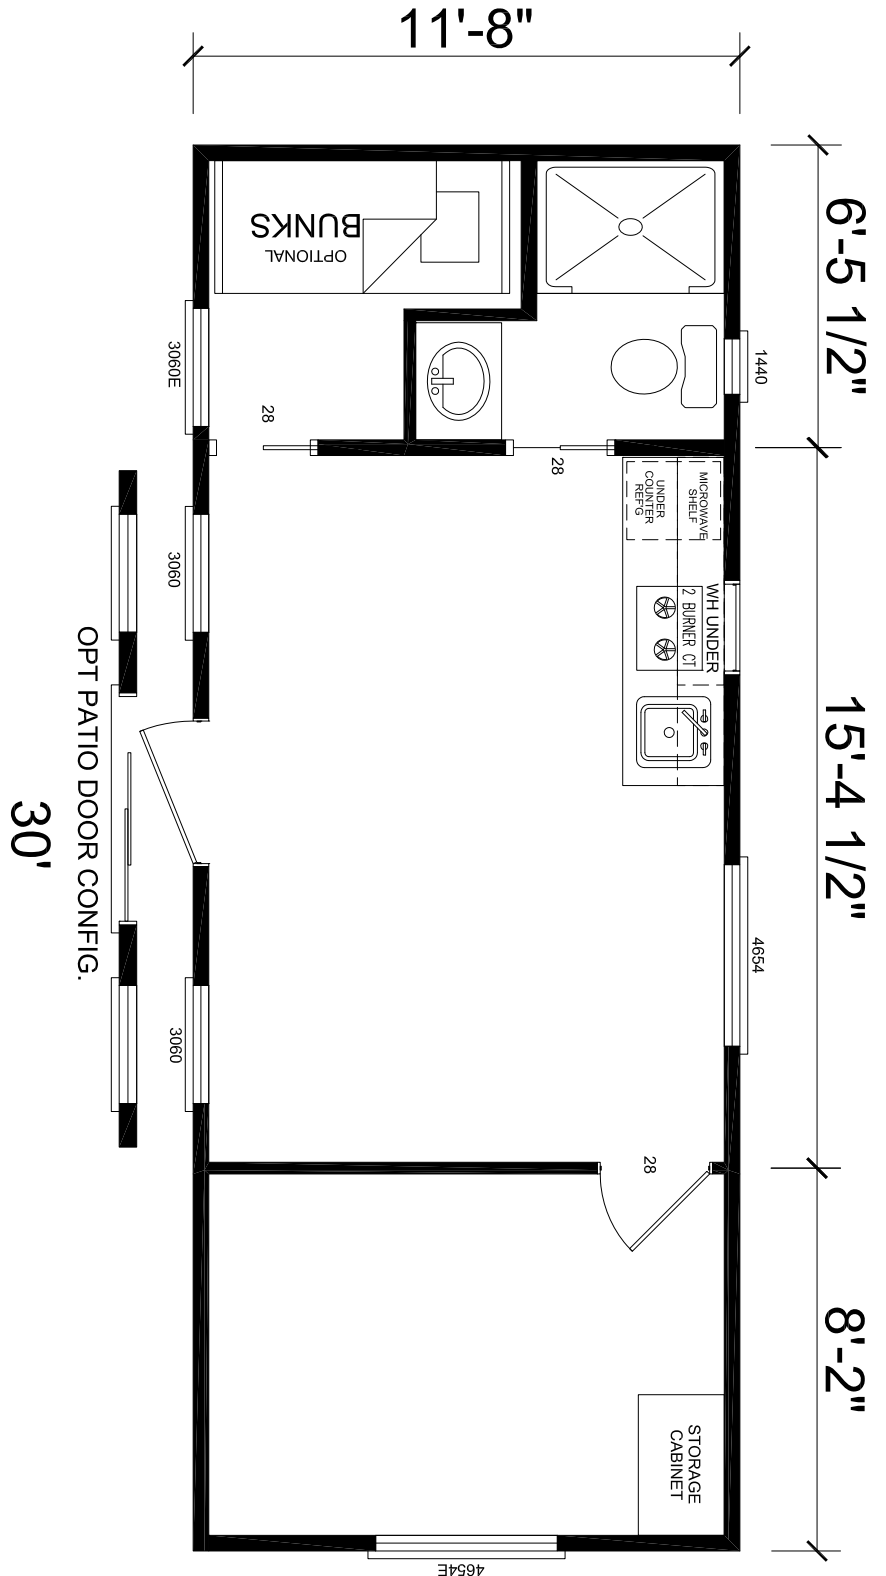

Texana

Rental Cottage Series

One Bedroom with
Separate Bonus Room
(bunks optional)
Approx. 358 Sq. Ft.

Last Updated: 7-13-10

Factory Expo!
"Factory Direct Value"
PARK MODELS

3401 W. Corsicana Highway, Athens, TX 75751