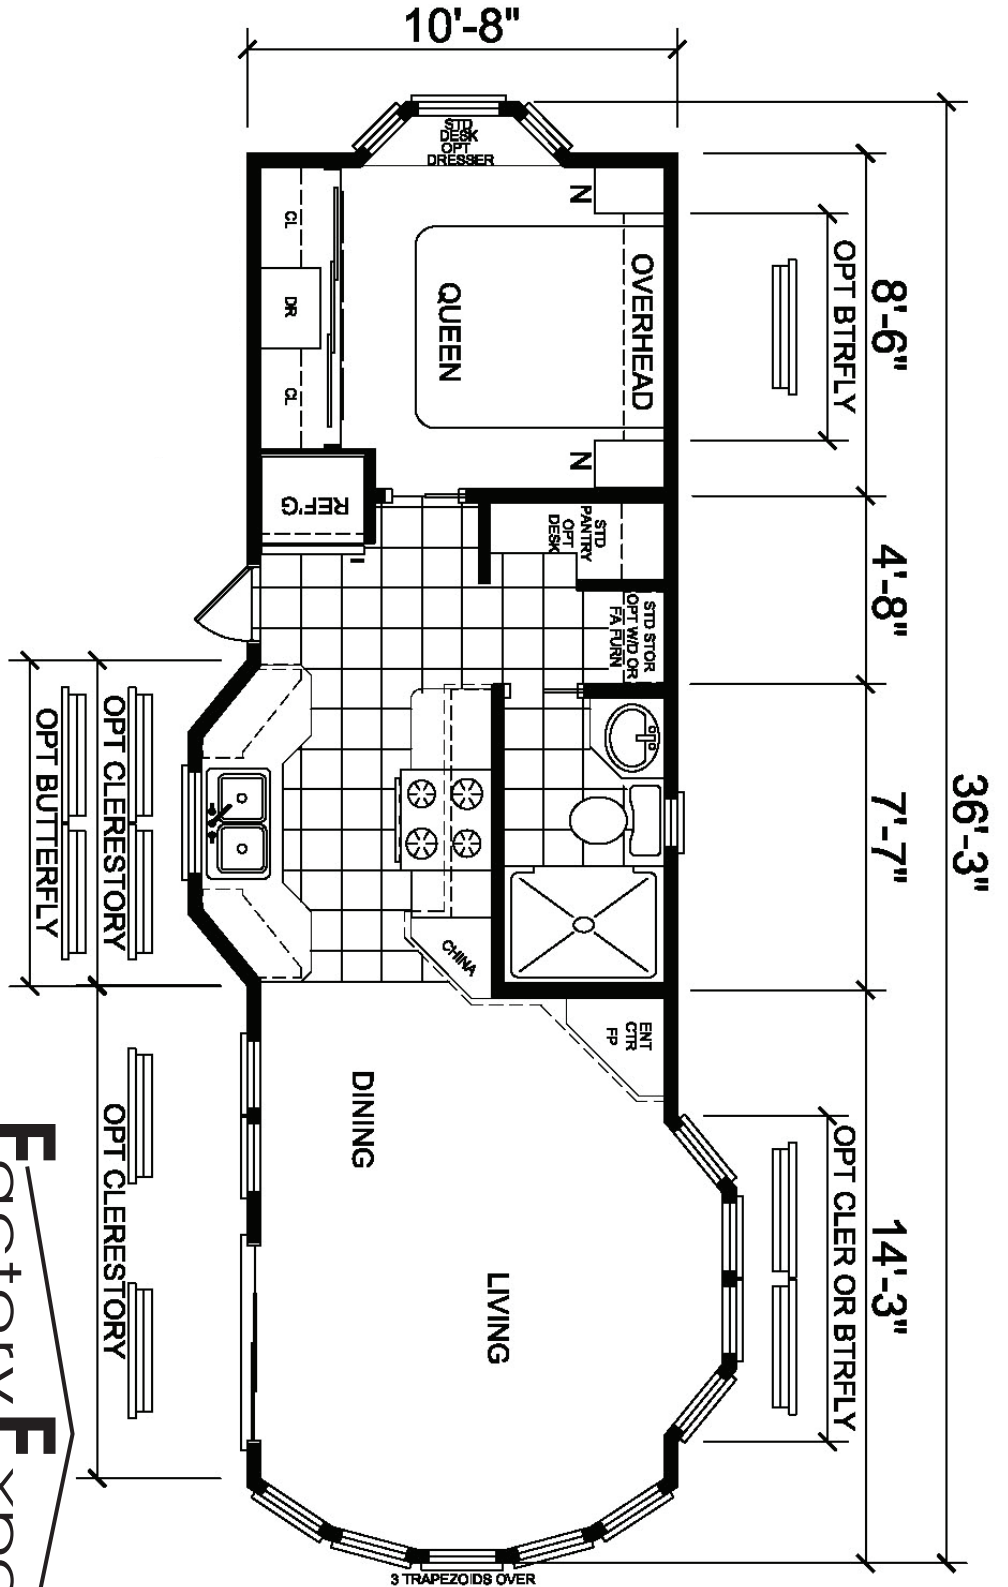

Waldorf

Estate Series

Galley Kitchen with
Rear Bay & Rounded Front
(ships 14' wide & 14' high)

Factory Expo
"Factory Direct Value"
PARK MODELS
3401 W. Corsicana Highway, Athens, TX 75751

1-800-965-9693