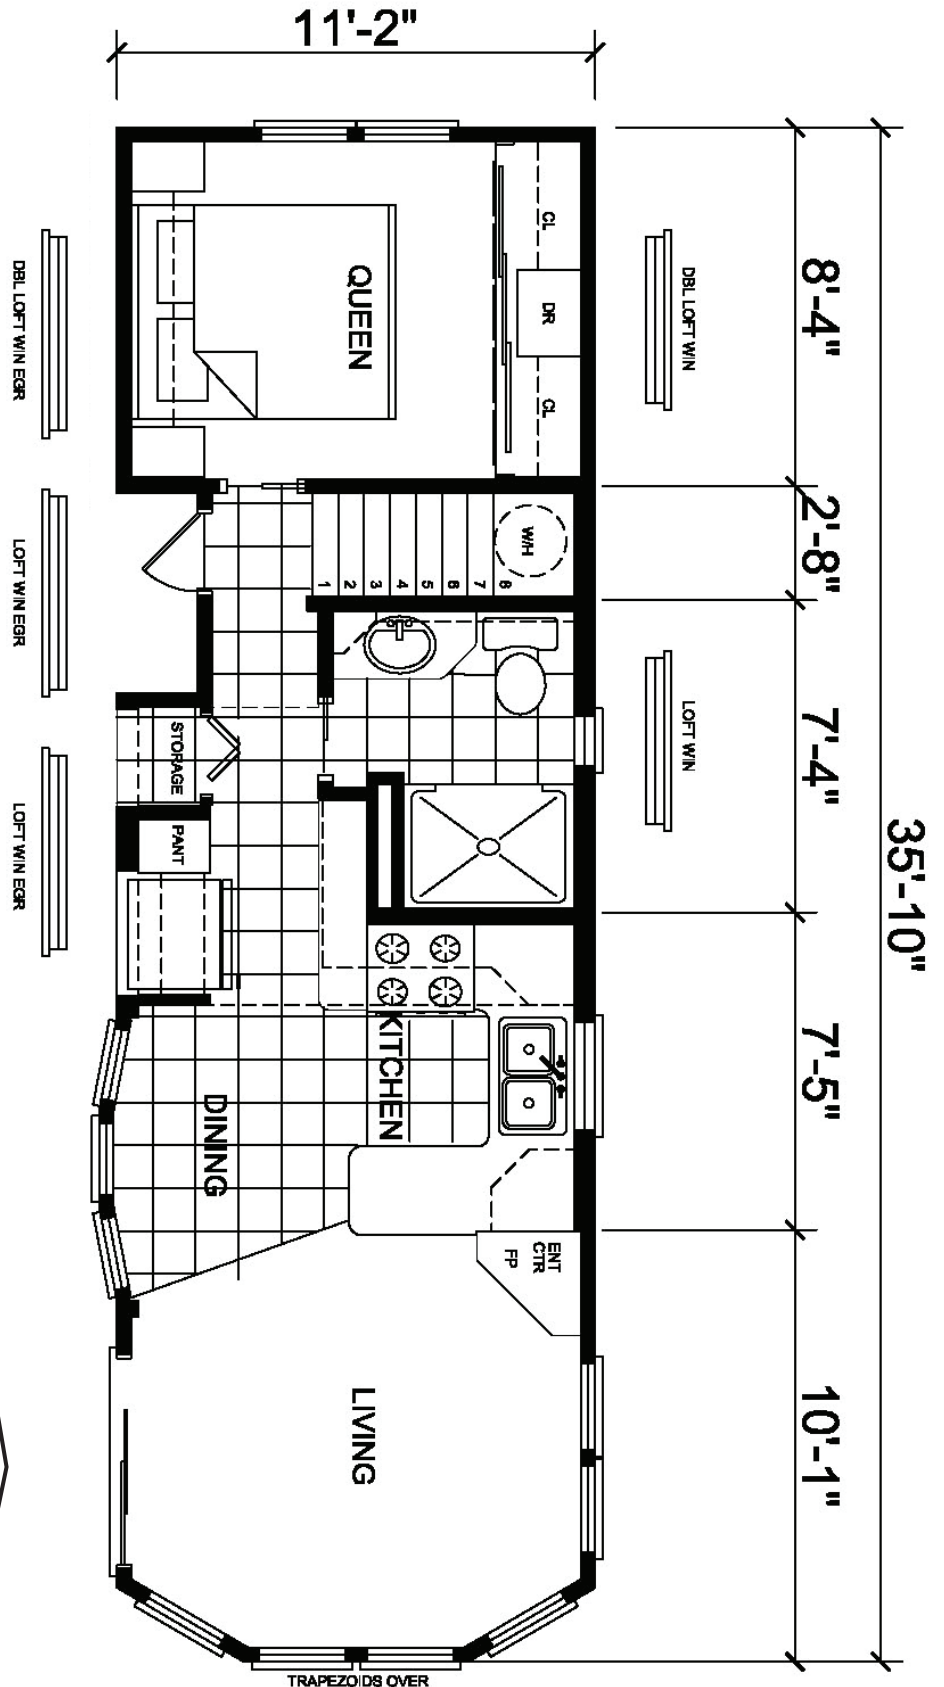

# Warrington

Royal Series

U-Kitchen with Single Loft  
(California Approved)

**Factory Expo**  
"Factory Direct Value"  
PARK MODELS  
3401 W. Corsicana Highway, Athens, TX 75751

1-800-965-9693