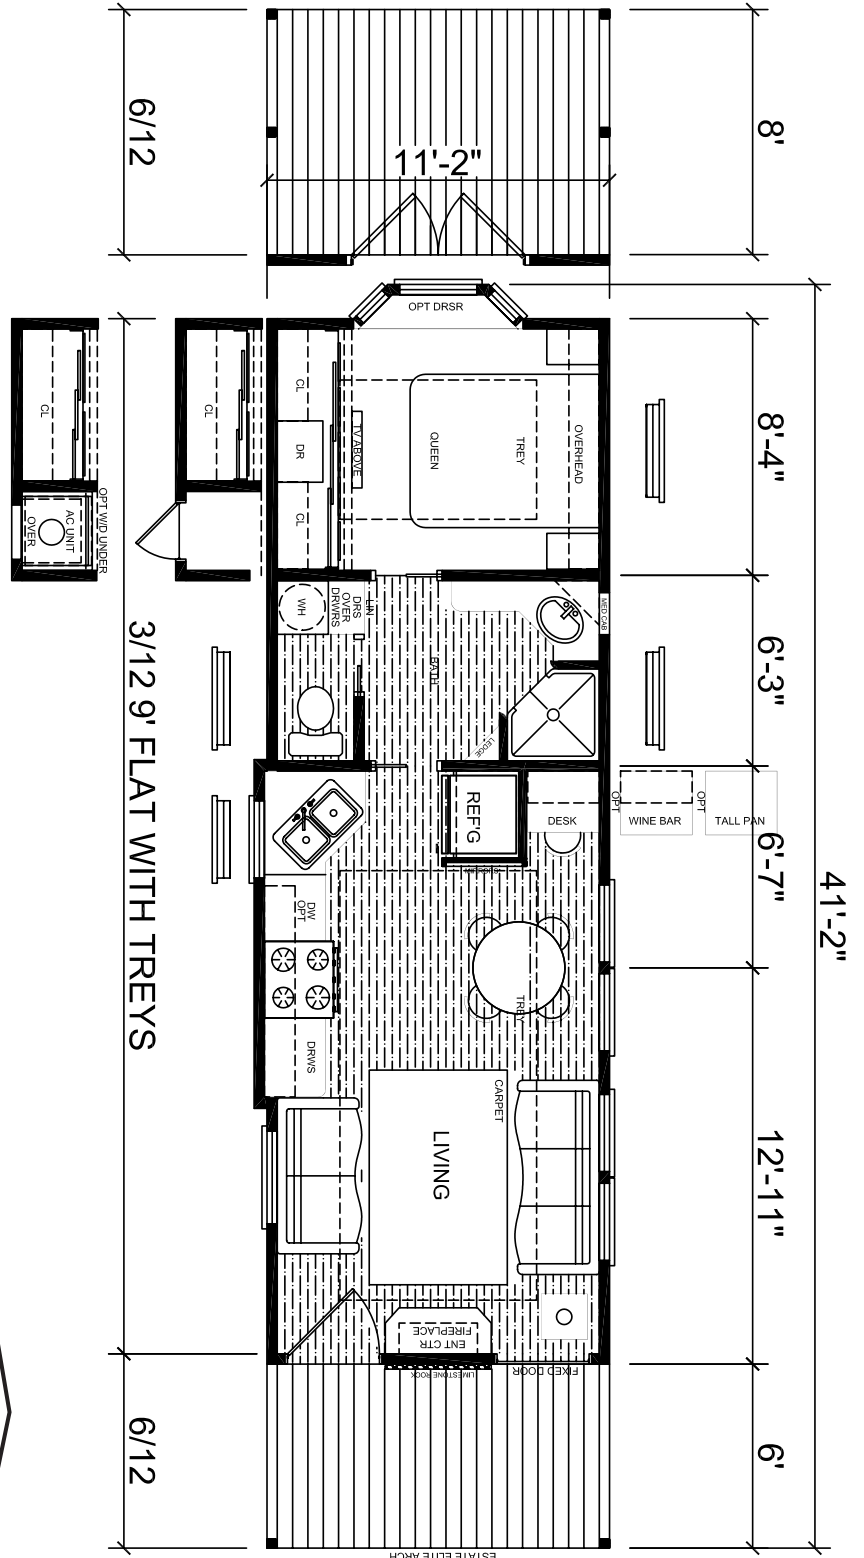

Weston

Crystal Palace Series

9' Sidewalls
Flat Ceiling with Tray

Last Updated: 11-6-08

Factory Expo
"Factory Direct Value"
PARK MODELS
3401 W. Corsicana Highway, Athens, TX 75751

1-800-965-9693