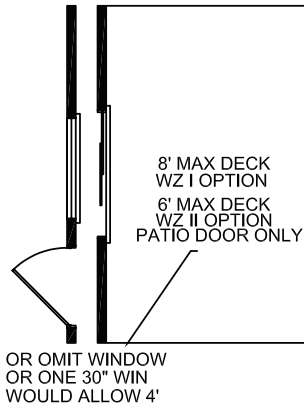

1 Bedroom, 1 Bath
Approx. 499 SQ. FT.

Williams
Grand Park Series

Factory Expo
"Factory Direct Value" HOME CENTERS
3401 W. Corsicana Highway, Athens, TX 75751

1-800-218-5309