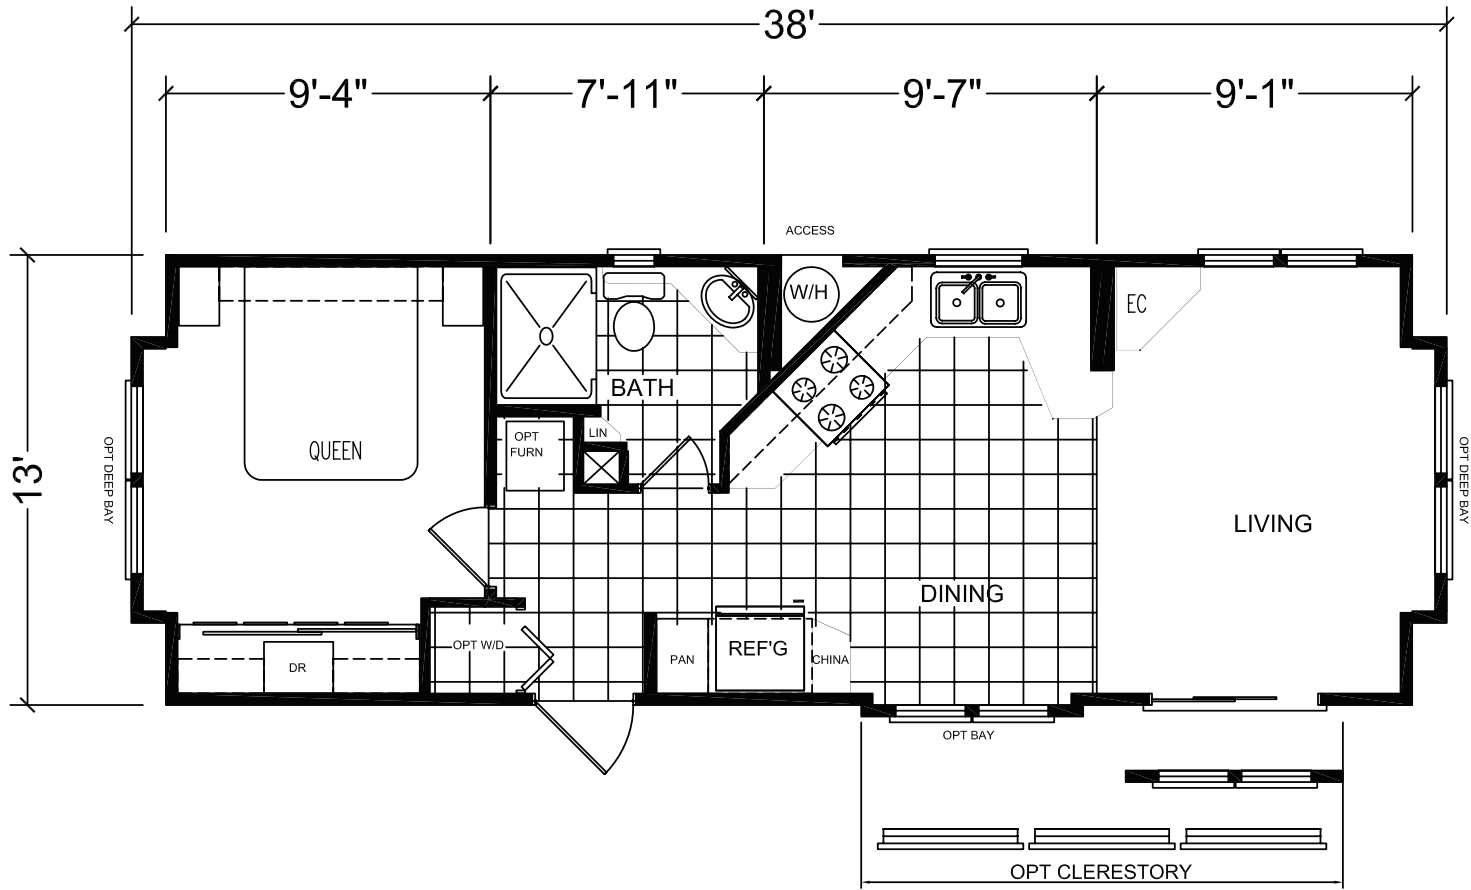

1 Bedroom, 1 Bath
Approx. 499 SQ. FT.

Williams
Grand Park Series

Factory Expo
"Factory Direct Value" HOME CENTERS
3401 W. Corsicana Highway, Athens, TX 75751

1-800-218-5309