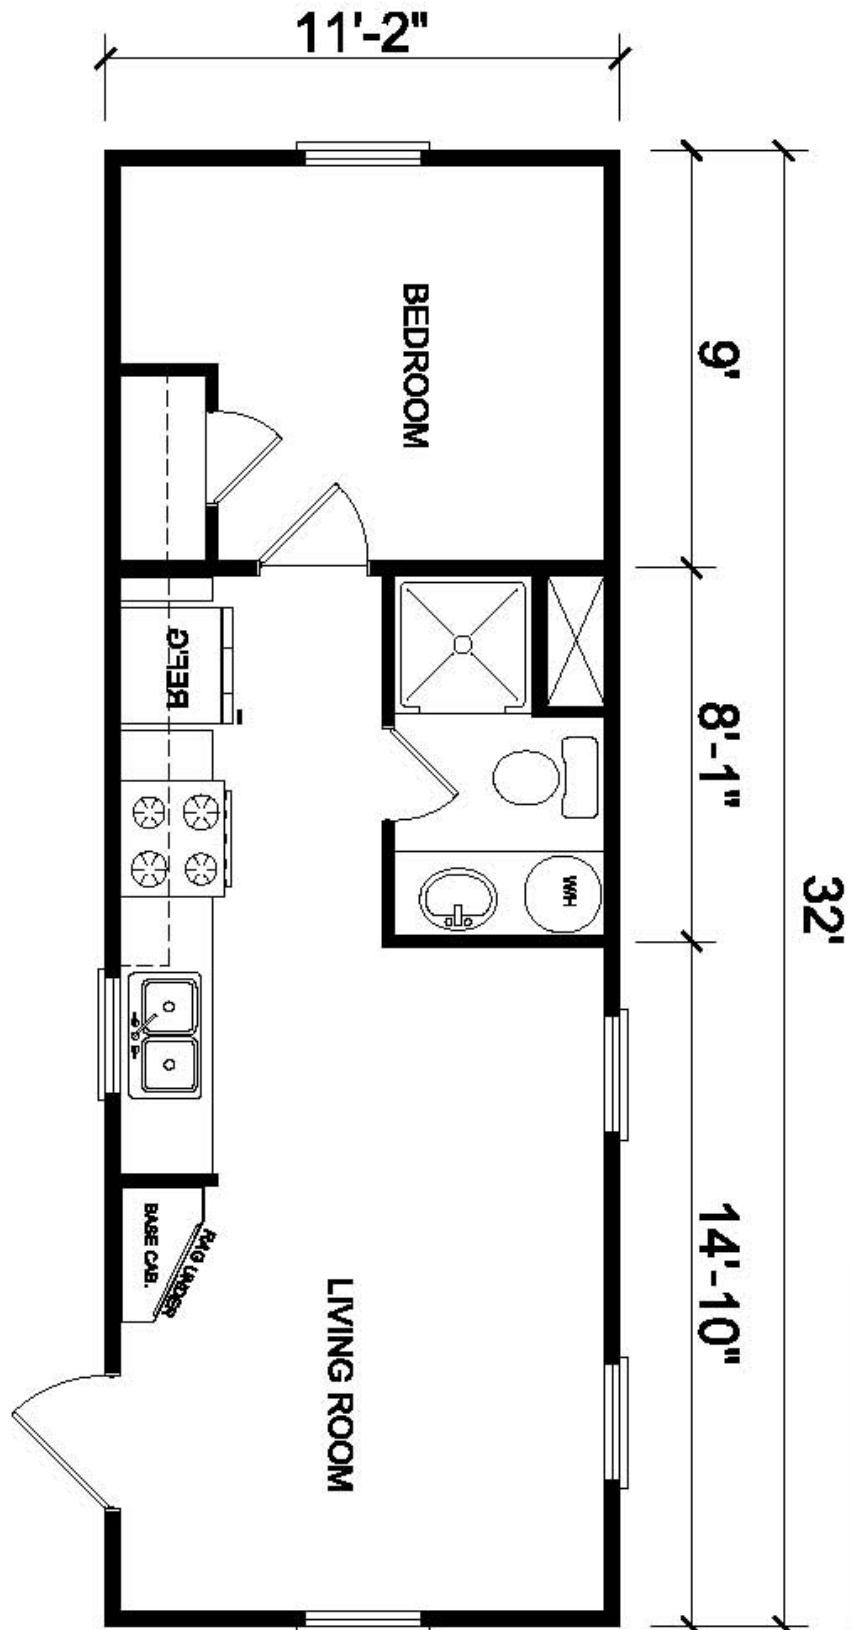

Winterhaven

Winter Special Series **Athens**
PARK HOMES

One Bedroom
One Bath

Last Updated: 12-10-09

Factory Expo!
"Factory Direct Value"
PARK MODELS
3401 W. Corsicana Highway, Athens, TX 75751
To Dallas

1-800-965-9693