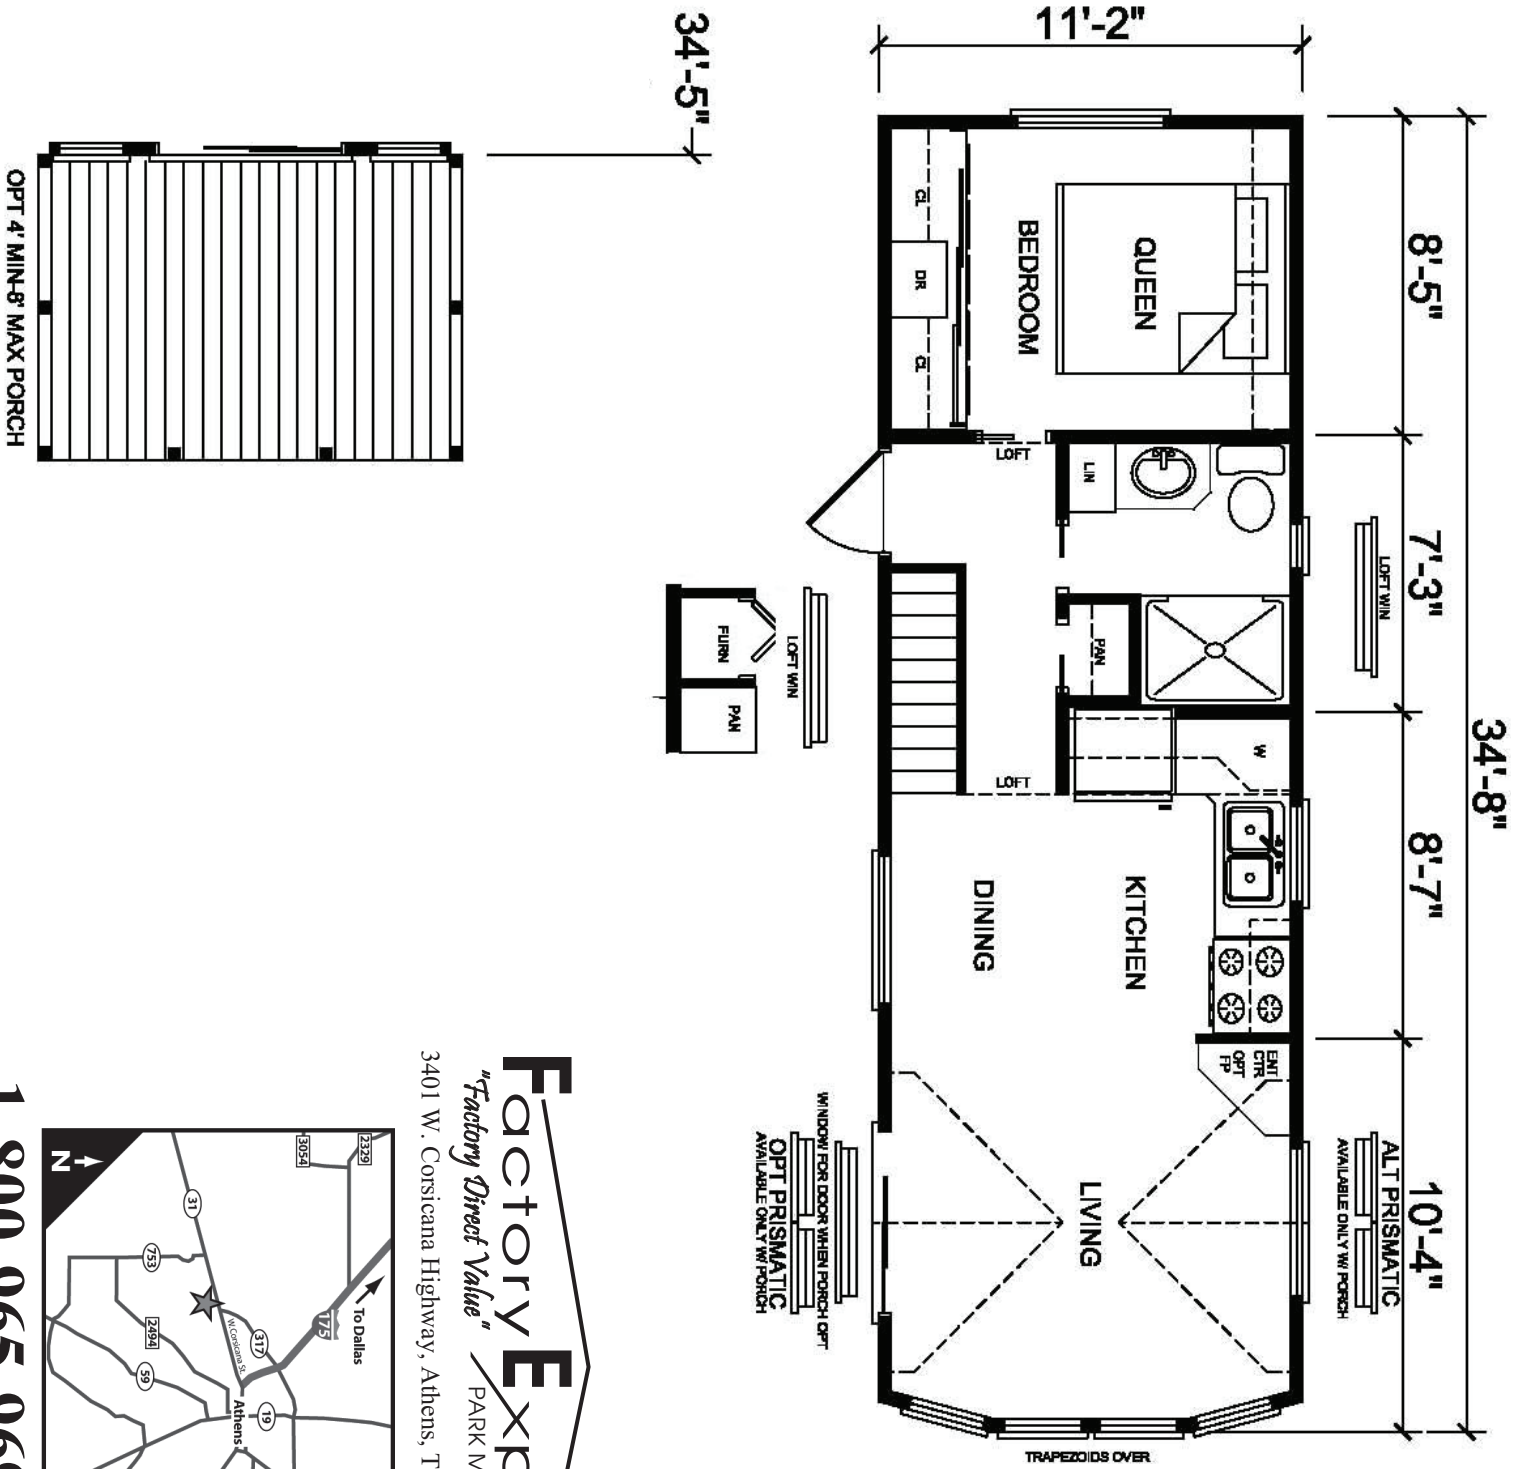

Woodland

Cabin Series

L-Kitchen
(Loft Optional)

1-800-965-9691

Factory Expo
"Factory Direct Value"
PARK MODELS
3401 W. Corsicana Highway, Athens, TX 75751