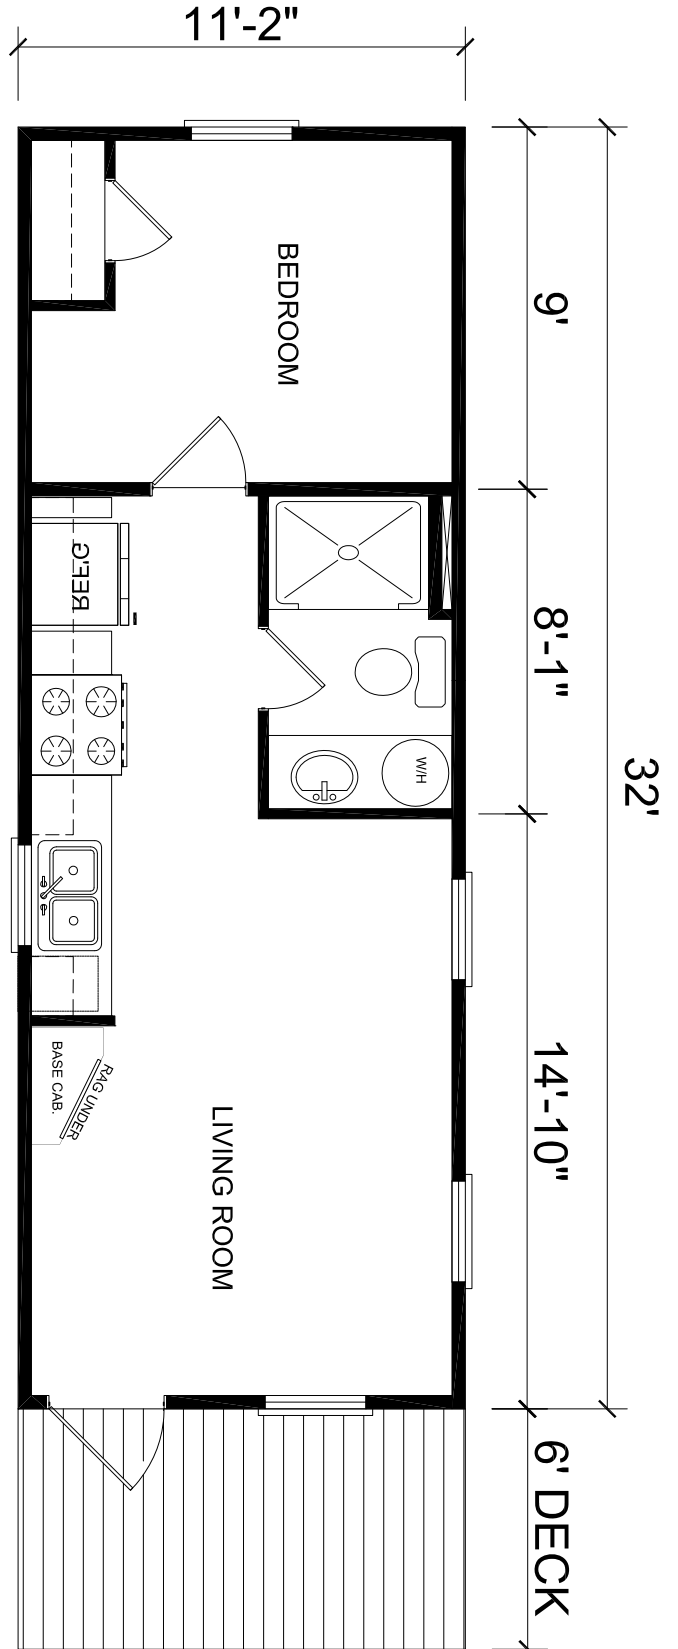

# Wren

Winter Special Series

One Bedroom  
One Bath  
Approx. 358 Sq. Ft.

Last Updated: 11-28-11

I authorize Factory Expo Park Models to build my house, per this plan.  
 \_\_\_\_\_  
 Customer Signature/Date