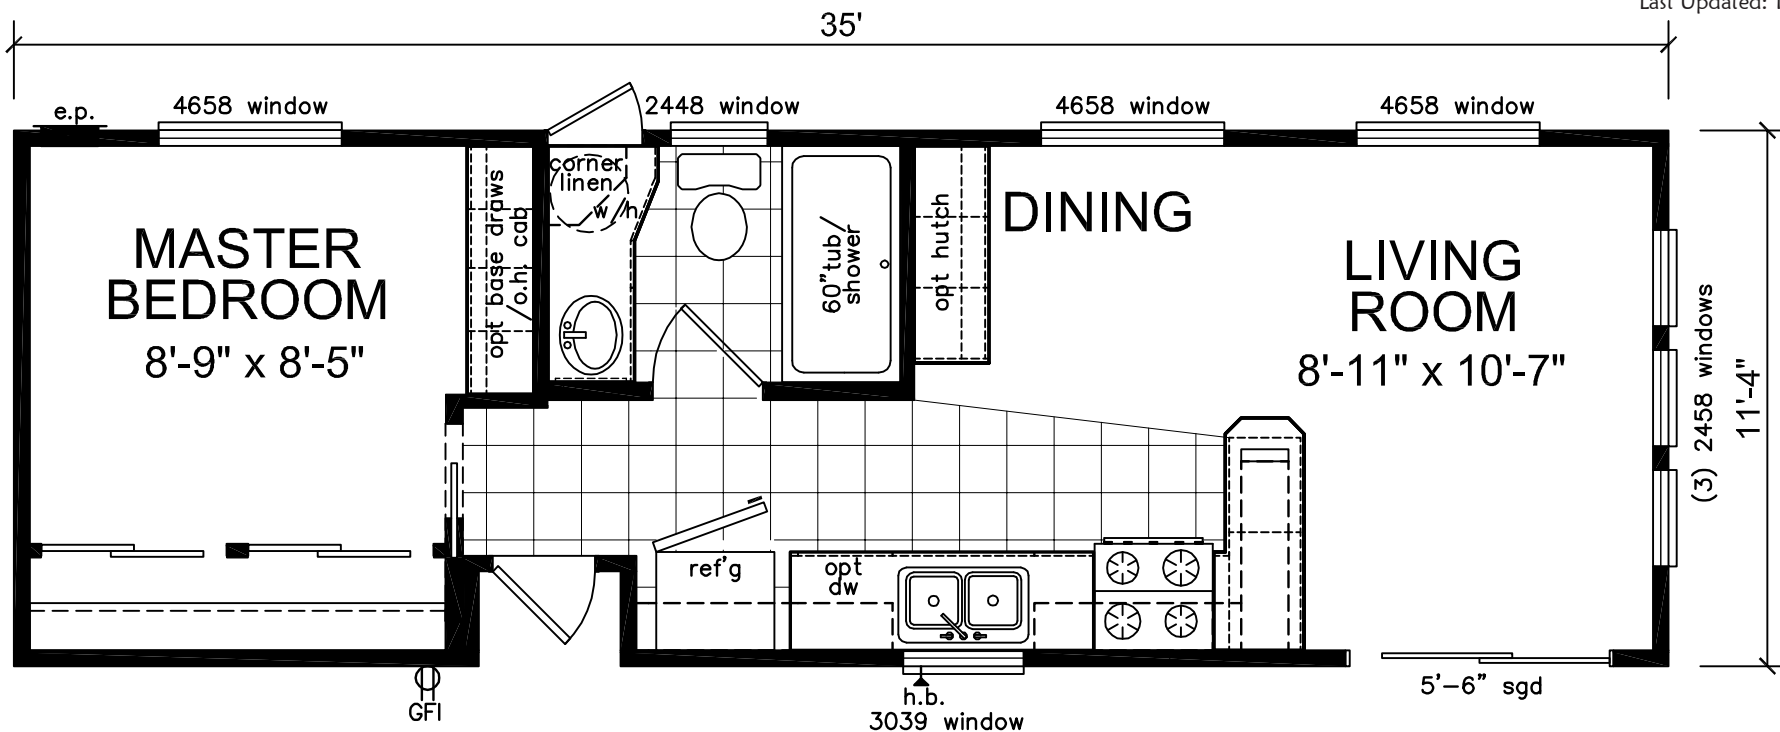

Atwood
Crossings Estate Collection

ParkModelsDirect
"Factory Direct Value"

1 Bedroom, 1 Bath
Approx. 390 SQ. FT.

Last Updated: 10-12-10

I authorize Park Models Direct to build my house, per this plan.

X _____